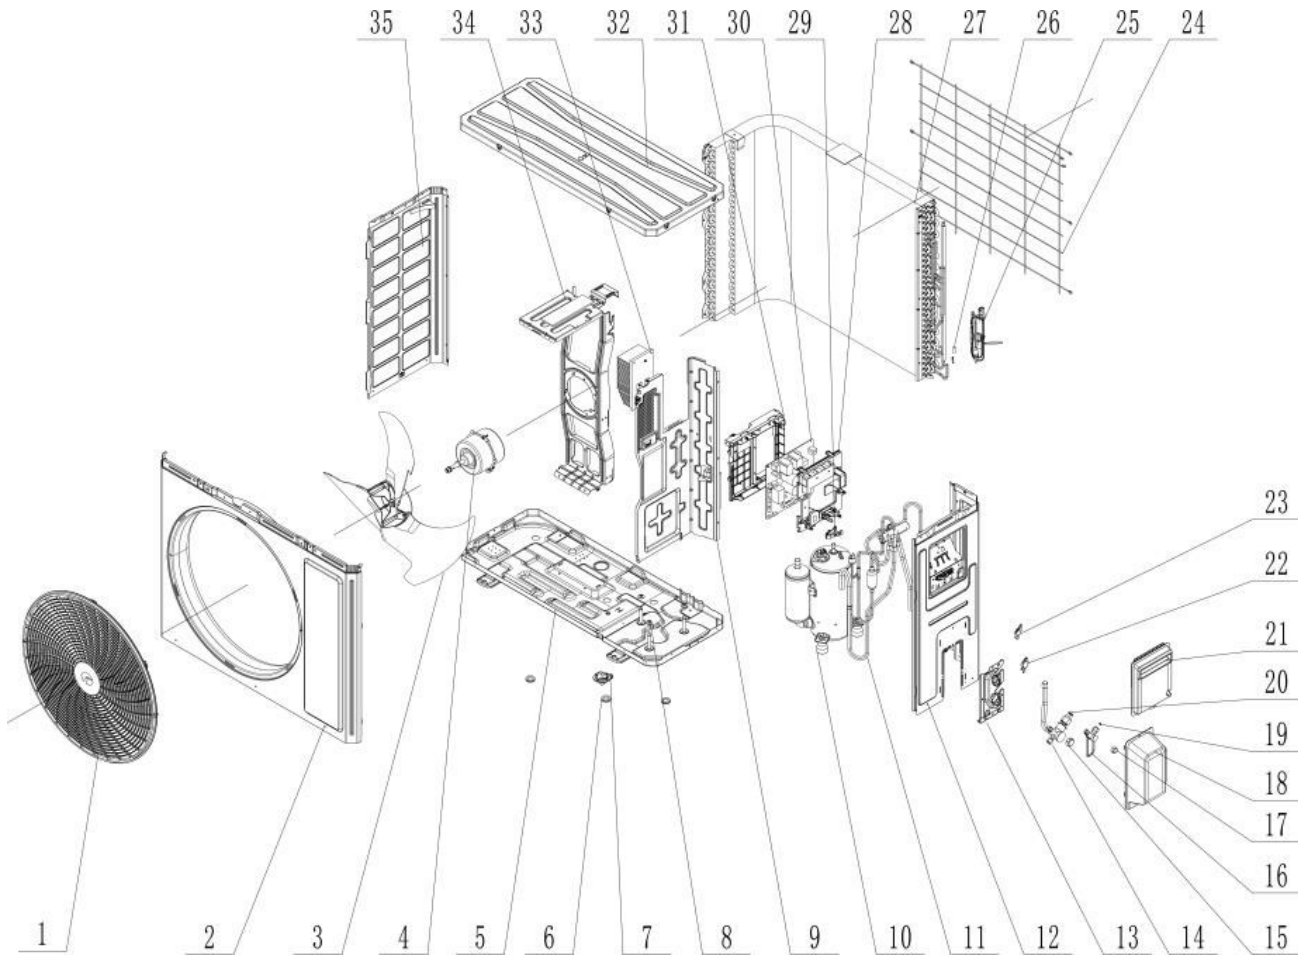

# série **OTP-P**

Thermopompe simple zone **Pacific** sans conduit de ventilation

# Dessin Drawing #	# Pièce Part #
1	OTP-016004060018
2	OTP- 000003060738
3	OTP-103002060027
4	OTP-15010400000102
5	OTP-01700006071115P
6	OTP-26113009
7	OTP-06813401
8	---
9	OTP-000075060173
10	OTP-009001060621
11	OTP-030152060982
12	OTP-00008106022710
13	---
14	OTP-070001060032
15	---
16	OTP-070001060022
17	---
18	OTP-200087060008
19	---
20	---
21	---
22	---
23	---
24	OTP-016001060087
25	---
26	OTP-3900030815
27	OTP-011002061925
28	OTP-20008206007701
29	OTP-200015060023
30	OTP-42200006007501
31	OTP-100002075322
32	OTP-000051060149
33	OTP-430034060150
34	OTP-017012060369
35	OTP-012055060389P