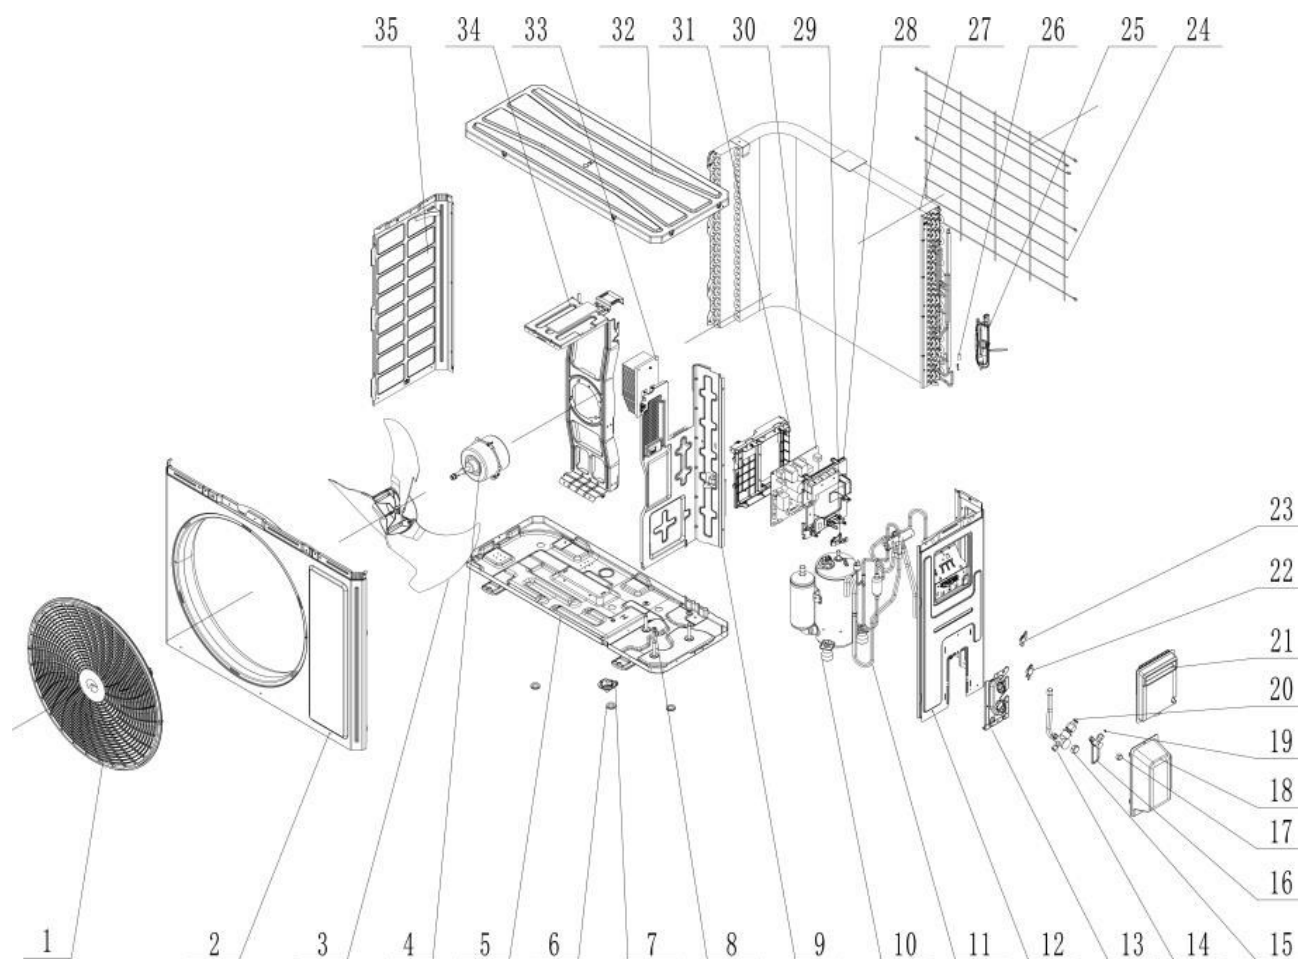

série **OTP-P**

Thermopompe simple zone **Pacific** sans conduit de ventilation

# Dessin Drawing #	# Pièce Part #
1	OTP-016004060018
2	OTP- 000003060738
3	OTP-103002060027
4	OTP-15010400000102
5	OTP-01700006071115P
6	OTP-26113009
7	OTP-06813401
8	---
9	OTP-000075060173
10	OTP-009001060621
11	OTP-030152060982
12	OTP-00008106022710
13	---
14	OTP-070001060032
15	---
16	OTP-070001060022
17	---
18	OTP-200087060008
19	---
20	---
21	---
22	---
23	---
24	OTP-016001060087
25	---
26	OTP-3900030815
27	OTP-011002061925
28	OTP-20008206007701
29	OTP-200015060023
30	OTP-42200006007501
31	OTP-100002075322
32	OTP-000051060149
33	OTP-430034060150
34	OTP-017012060369
35	OTP-012055060389P