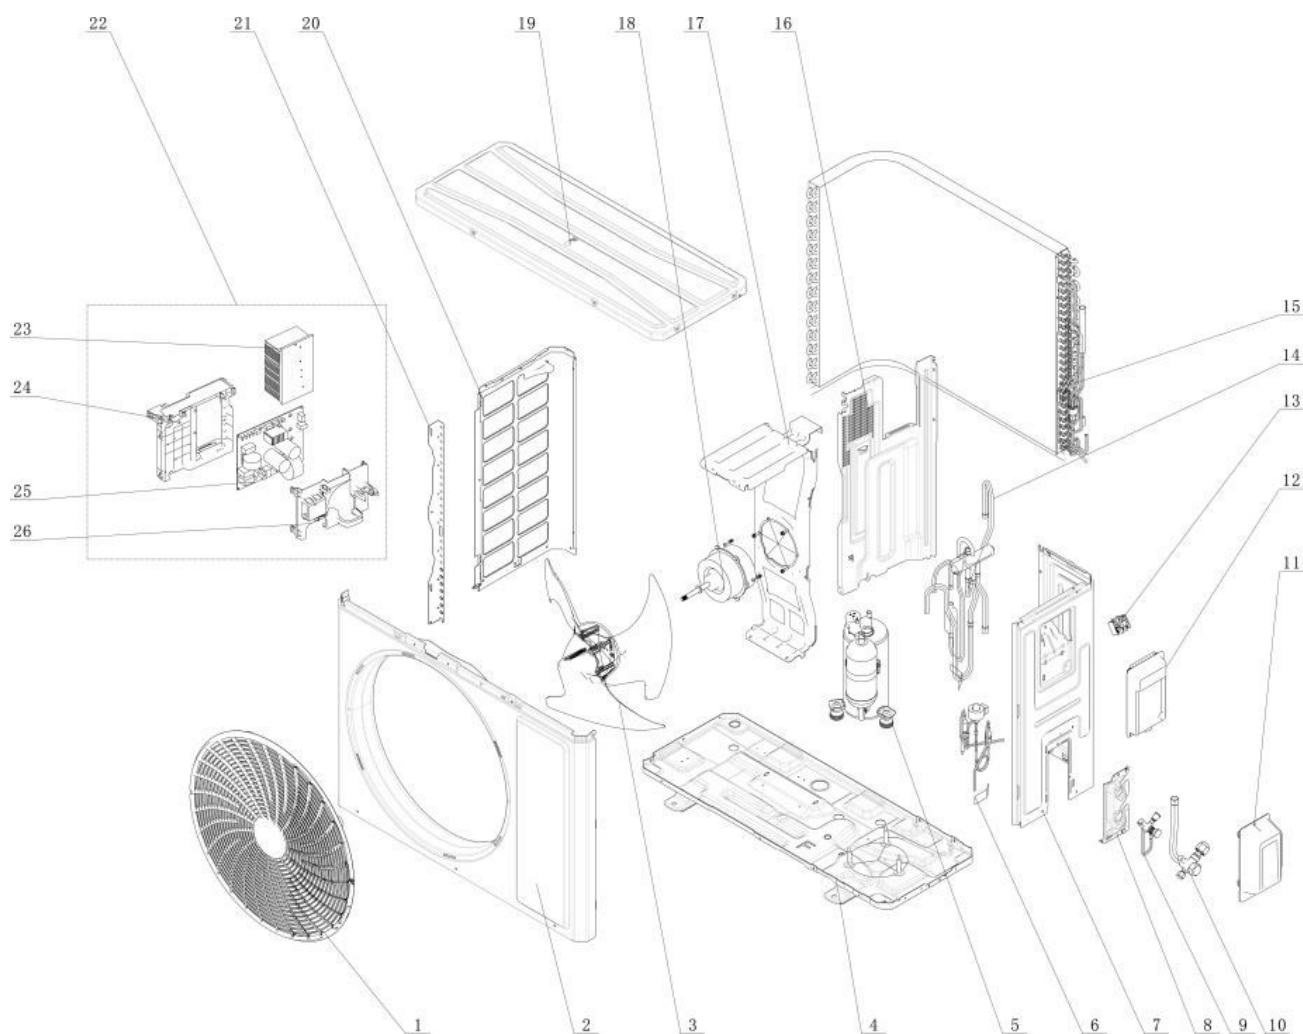

série **OTP-P**

Thermopompe simple zone **Pacific** sans conduit de ventilation

# Dessin Drawing #	# Pièce Part #
1	OTP-016004060017
2	OTP-000003060543
3	OTP-10335262
4	OTP-01700006076102P
5	OTP-009001060783
6	OTP-030174060257
7	OTP-01205606037704P
8	OTP-012044060032P
9	OTP-070001060032
10	OTP-070001060022
11	OTP-200087060005
12	---
13	OTP-42200006007501
14	OTP-030152060984
15	OTP-011002061983
16	OTP-000075060128
17	OTP-012048060145
18	OTP-150104060103
19	OTP-000097060333
20	OTP-012055060393P
21	OTP-012009060219
22	OTP-100002077468
23	---
24	---
25	OTP-300027062965
26	OTP-20008206006801