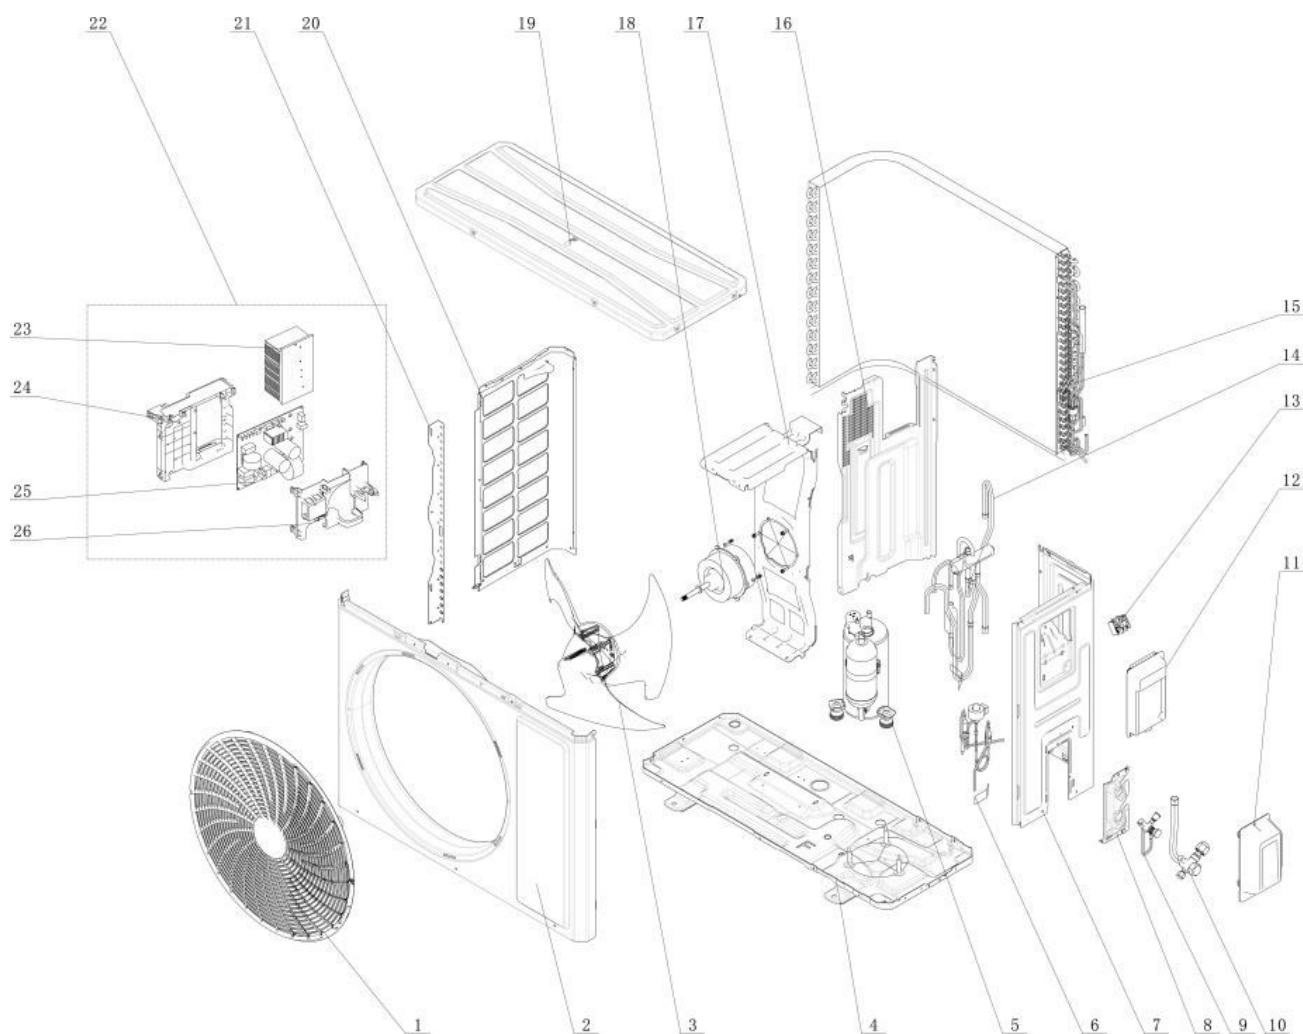

# série **OTP-P**

Thermopompe simple zone **Pacific** sans conduit de ventilation

# Dessin Drawing #	# Pièce Part #
1	OTP-016004060017
2	OTP-000003060543
3	OTP-10335262
4	OTP-01700006076102P
5	OTP-009001060783
6	OTP-030174060257
7	OTP-01205606037704P
8	OTP-012044060032P
9	OTP-070001060032
10	OTP-070001060022
11	OTP-200087060005
12	---
13	OTP-42200006007501
14	OTP-030152060984
15	OTP-011002061983
16	OTP-000075060128
17	OTP-012048060145
18	OTP-150104060103
19	OTP-000097060333
20	OTP-012055060393P
21	OTP-012009060219
22	OTP-100002077468
23	---
24	---
25	OTP-300027062965
26	OTP-20008206006801