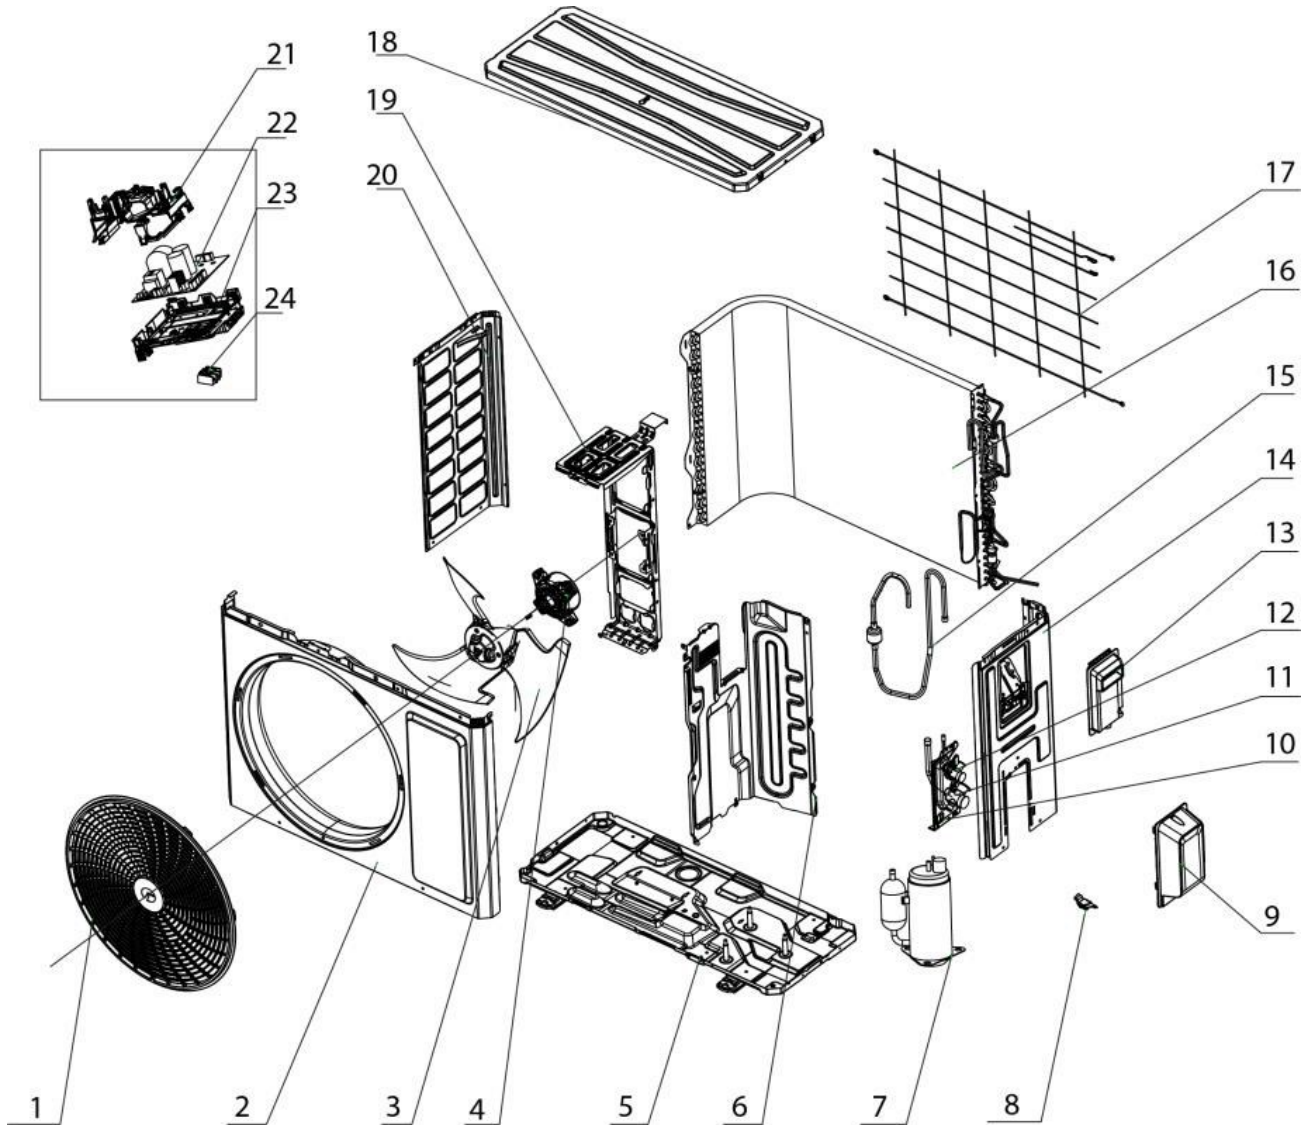

série **OTP-P**

Thermopompe simple zone **Pacific** sans conduit de ventilation

| # Dessin Drawing # | # Pièce Part # |
|-----------------------|-----------------------|
| 1 | OTP-016004060011 |
| 2 | OTP-01202206001002P01 |
| 3 | OTP-103002060015 |
| 4 | OTP-15010406009503 |
| 5 | OTP-017000060759P |
| 6 | OTP-000075060126 |
| 7 | OTP-009001060664 |
| 8 | --- |
| 9 | OTP-200087060004 |
| 10 | OTP-012044060022P |
| 11 | OTP-070001060024 |
| 12 | OTP-070001060022 |
| 13 | --- |
| 14 | OTP-00008106028901 |
| 15 | --- |
| 16 | OTP-011002062026 |
| 17 | OTP-016001060082 |
| 18 | OTP-000097060355 |
| 19 | OTP-01204806014001 |
| 20 | OTP-012055060395P01 |
| 21 | --- |
| 22 | OTP-300027062544 |
| 23 | OTP-100002076321 |
| 24 | OTP-42200006007501 |