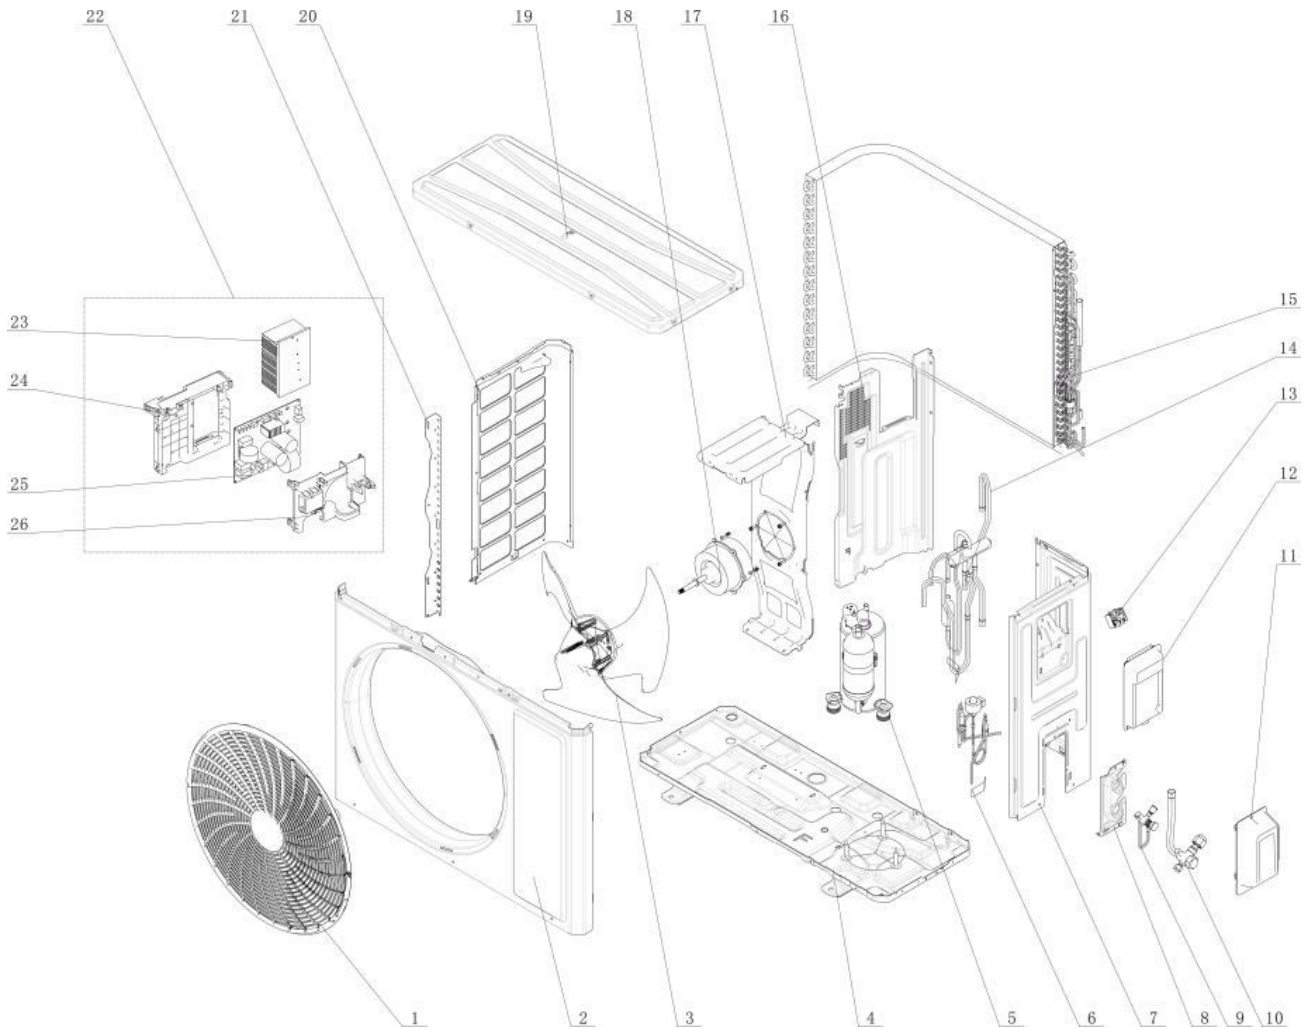

série **OTP-H**

Thermopompe simple zone **Harmony** sans conduit de ventilation

# Dessin Drawing #	# Pièce Part #
1	OTP-016004060017
2	OTP-01207306161101P
3	OTP-10335262
4	OTP-0170006076102P
5	OTP-009001060617
6	OTP-030174060200
7	OTP-01205606038704P
8	OTP-012044060032P
9	OTP-070001060027
10	OTP-070001060032
11	OTP-200087060005
12	OTP-01221006000701P
13	OTP-4220006007501
14	OTP-030152060999
15	OTP-011002061698
16	OTP-000075060131
17	OTP-012048060145
18	OTP-15010106051103
19	OTP-00009706033301
20	OTP-012055060393P
21	OTP-012009060219
22	OTP-100002075605
23	---
24	---
25	OTP-300027062572
26	OTP-20008206006801