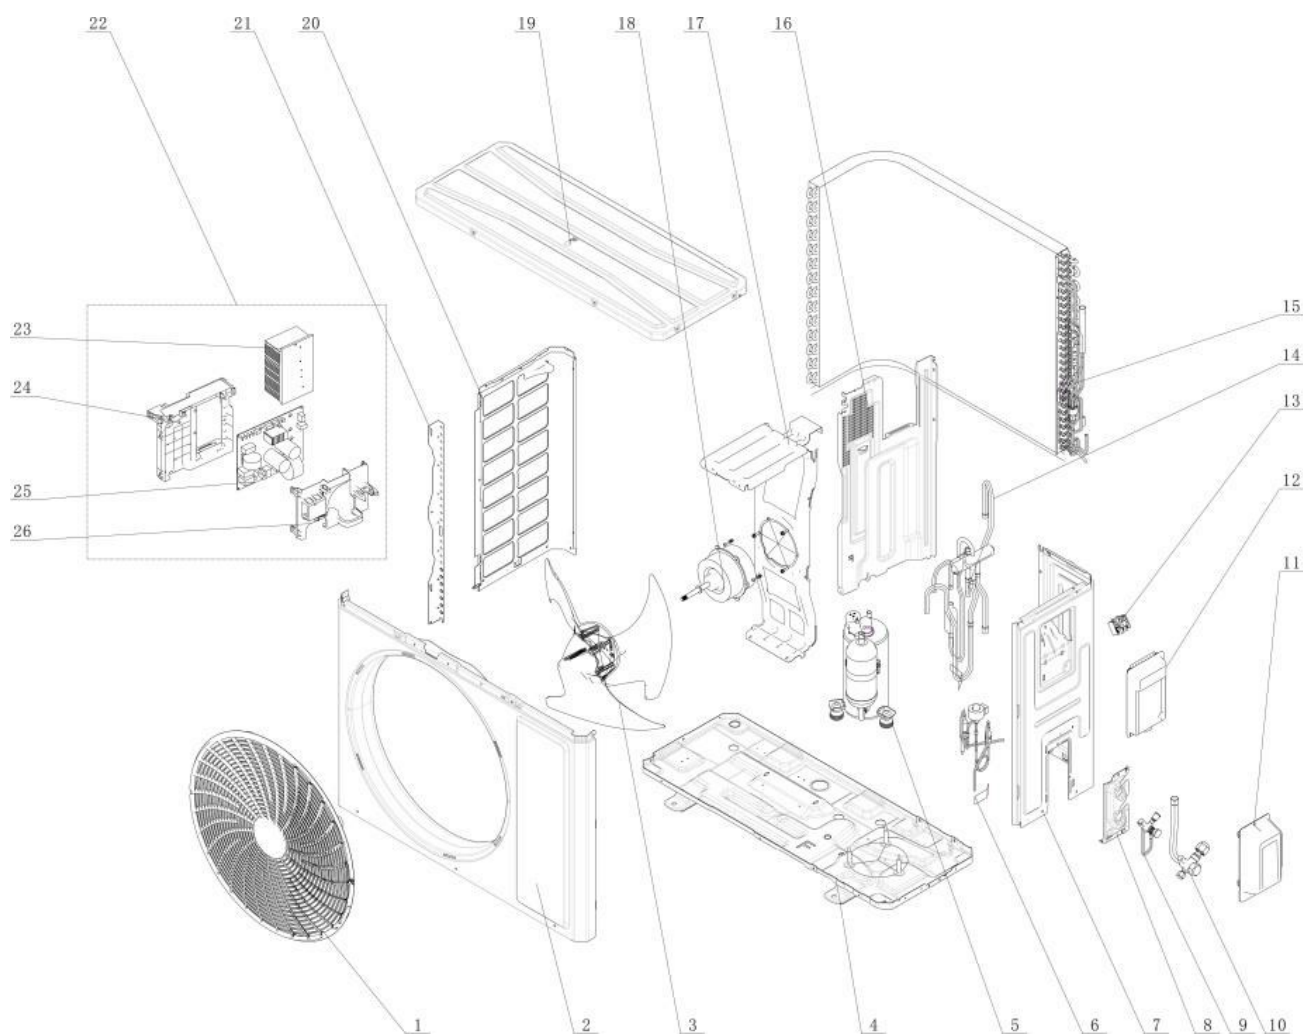

série **OTP-H**

Thermopompe simple zone **Harmony** sans conduit de ventilation

# Dessin Drawing #	# Pièce Part #
1	OTP-016004060017
2	OTP-01207306161101P
3	OTP-10335262
4	OTP-0170006076102P
5	OTP-009001060617
6	OTP-030174060200
7	OTP-01205606038704P
8	OTP-012044060032P
9	OTP-070001060027
10	OTP-070001060032
11	OTP-200087060005
12	OTP-01221006000701P
13	OTP-4220006007501
14	OTP-030152060999
15	OTP-011002061698
16	OTP-000075060131
17	OTP-012048060145
18	OTP-15010106051103
19	OTP-00009706033301
20	OTP-012055060393P
21	OTP-012009060219
22	OTP-100002075605
23	---
24	---
25	OTP-300027062572
26	OTP-20008206006801