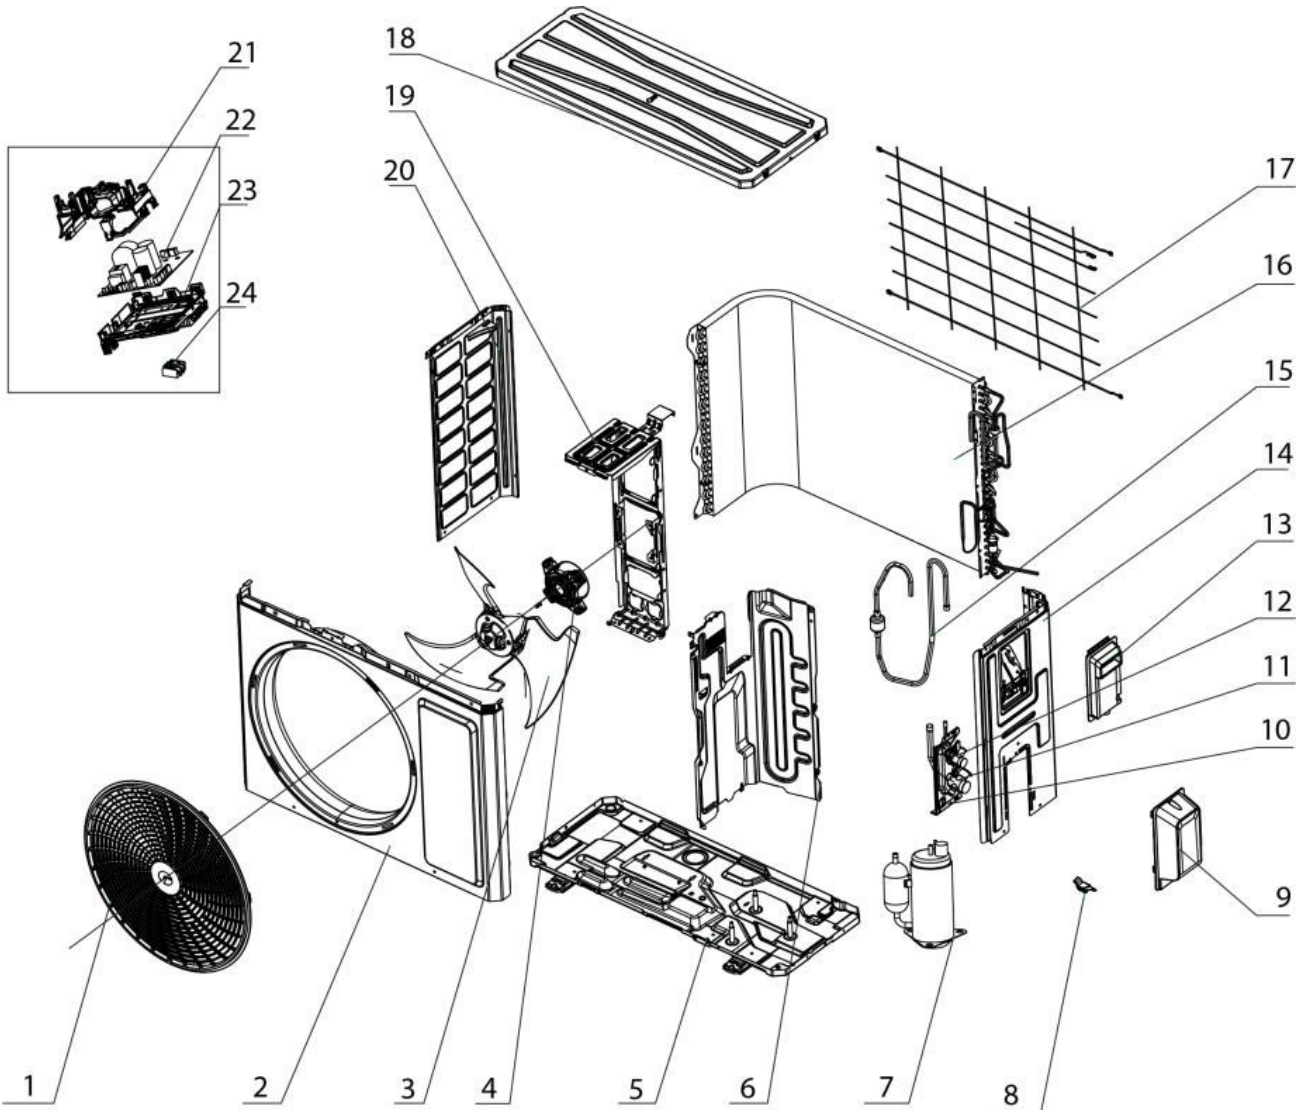

série **OTP-H**

Thermopompe simple zone *Harmony* sans conduit de ventilation

# Dessin Drawing #	# Pièce Part #
1	OTP-016004060011
2	OTP-01202206001002P01
3	OTP-103002060015
4	OTP-150104060095
5	OTP-017000060759P
6	OTP-000075060126
7	OTP-009001060656
8	---
9	OTP-200087060004
10	OTP-012044060022P
11	OTP-070001060024
12	OTP-070001060022
13	---
14	OTP-00008106028902
15	OTP-030010061477
16	OTP-011002061823
17	OTP-016001060082
18	OTP-000097060355
19	OTP-01204806014001
20	OTP-012055060395P01
21	---
22	OTP-300027062917
23	OTP-100002077262
24	OTP-42200006007501