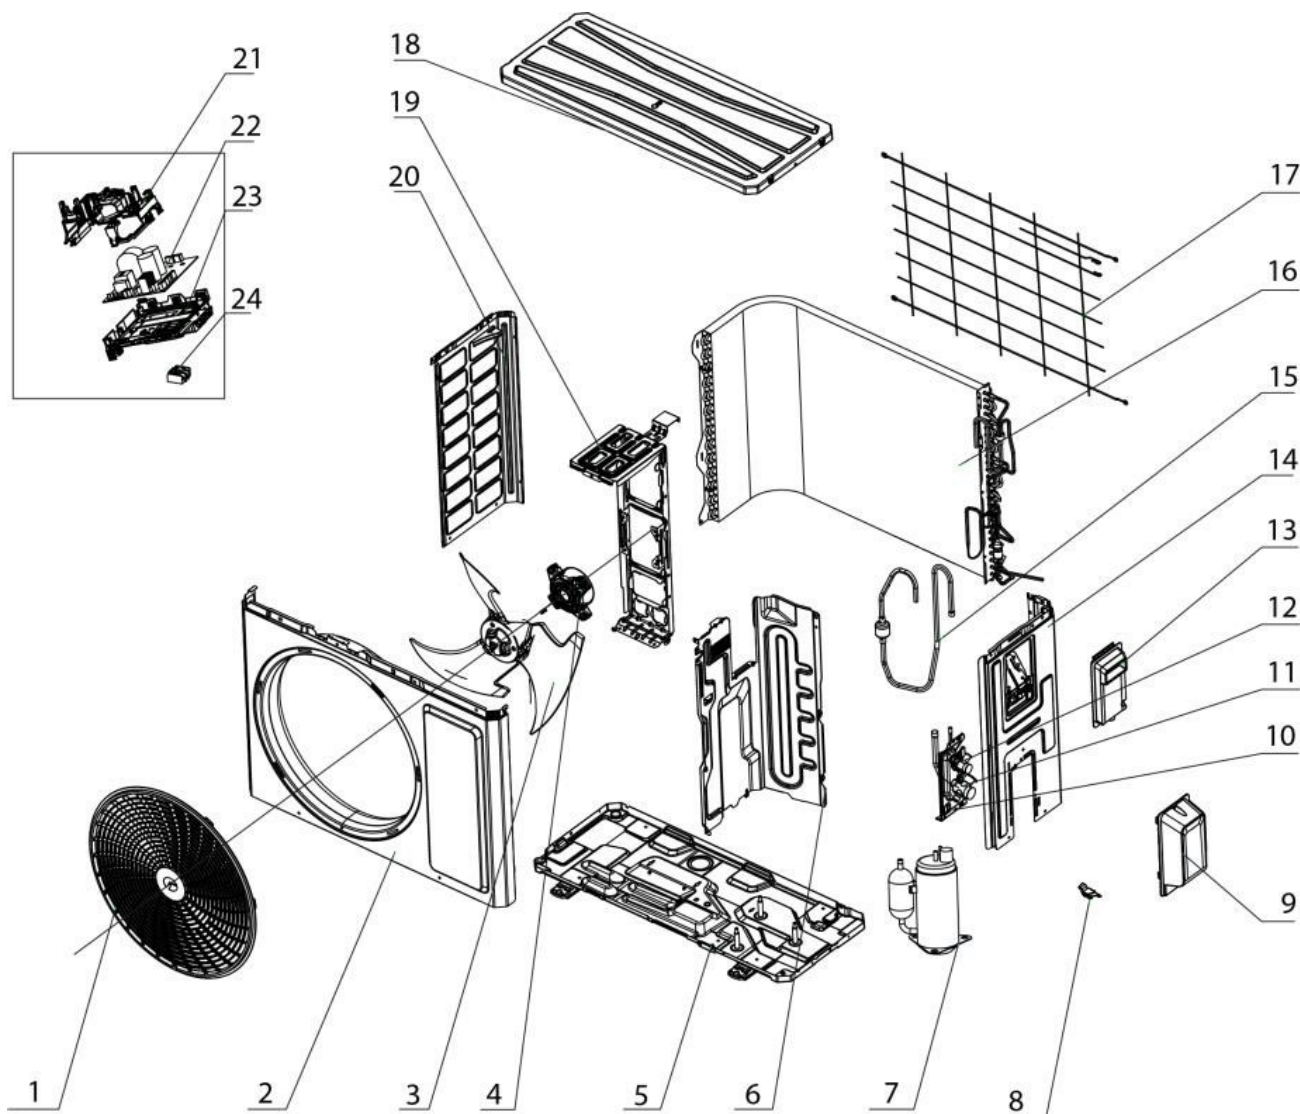

série **OTP-H**

Thermopompe simple zone *Harmony* sans conduit de ventilation

# Dessin Drawing #	# Pièce Part #
1	OTP-016004060011
2	OTP-01202206001002P01
3	OTP-103002060015
4	OTP-150104060095
5	OTP-017000060759P
6	OTP-000075060126
7	OTP-009001060656
8	---
9	OTP-200087060004
10	OTP-012044060022P
11	OTP-070001060024
12	OTP-070001060022
13	---
14	OTP-00008106028902
15	OTP-030010061477
16	OTP-011002061823
17	OTP-016001060082
18	OTP-000097060355
19	OTP-01204806014001
20	OTP-012055060395P01
21	---
22	OTP-300027062917
23	OTP-100002077262
24	OTP-42200006007501