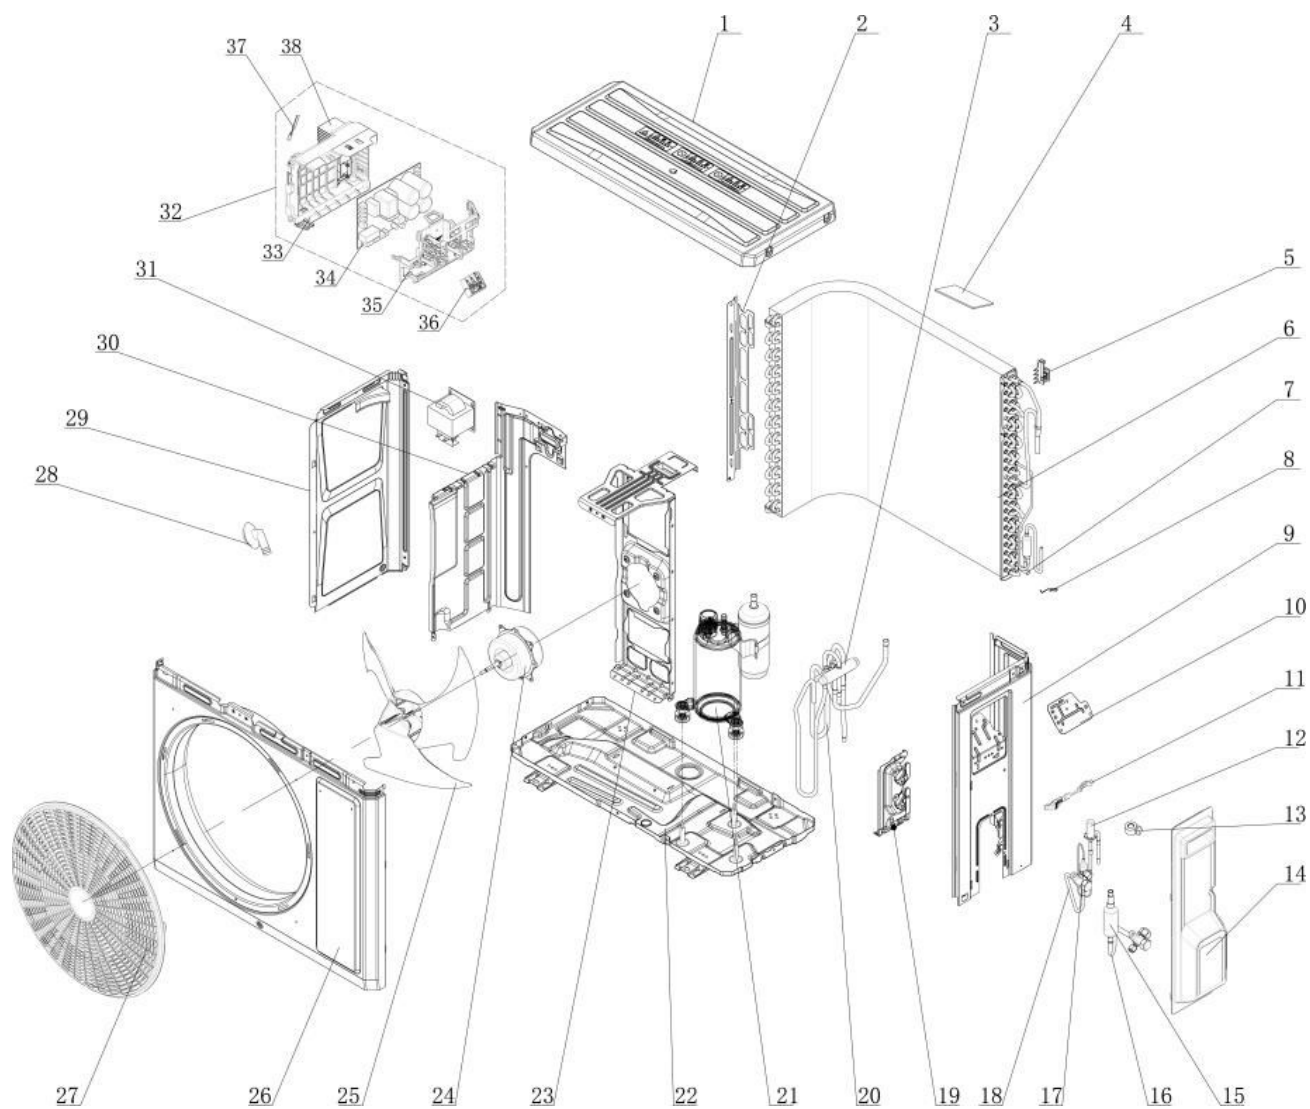

série **OTP-H**

Thermopompe simple zone *Harmony* sans conduit de ventilation

| # Dessin Drawing # | # Pièce Part # |
|-----------------------|-----------------------|
| 1 | OTP-000097060345 |
| 2 | --- |
| 3 | OTP-072007060013 |
| 4 | OTP-1212309101 |
| 5 | --- |
| 6 | OTP-011002061547 |
| 7 | OTP-05212423 |
| 8 | OTP-42020063 |
| 9 | OTP-01205606038406P01 |
| 10 | OTP-00008106028005 |
| 11 | OTP-200015060025 |
| 12 | OTP-030006061780 |
| 13 | --- |
| 14 | --- |
| 15 | OTP-035023060025 |
| 16 | OTP-030057060359 |
| 17 | OTP-07210022 |
| 18 | OTP-030057060359 |
| 19 | OTP-012044060022P |
| 20 | OTP-030152061275 |
| 21 | OTP-009001060648 |
| 22 | OTP-01700060724P |
| 23 | OTP-012048060149 |
| 24 | OTP-150104060095 |
| 25 | OTP-10333428 |
| 26 | OTP-01202206001202P01 |
| 27 | OTP-016004060016 |
| 28 | OTP-26113009 |
| 29 | OTP-012055060397P01 |
| 30 | OTP-012051060895 |
| 31 | OTP-4300040072 |
| 32 | OTP-100002077142 |
| 33 | OTP-200013060073 |
| 34 | OTP-300027062849 |
| 35 | OTP-20008206005801 |
| 36 | OTP-42200006007501 |
| 37 | OTP-3900030811 |
| 38 | --- |