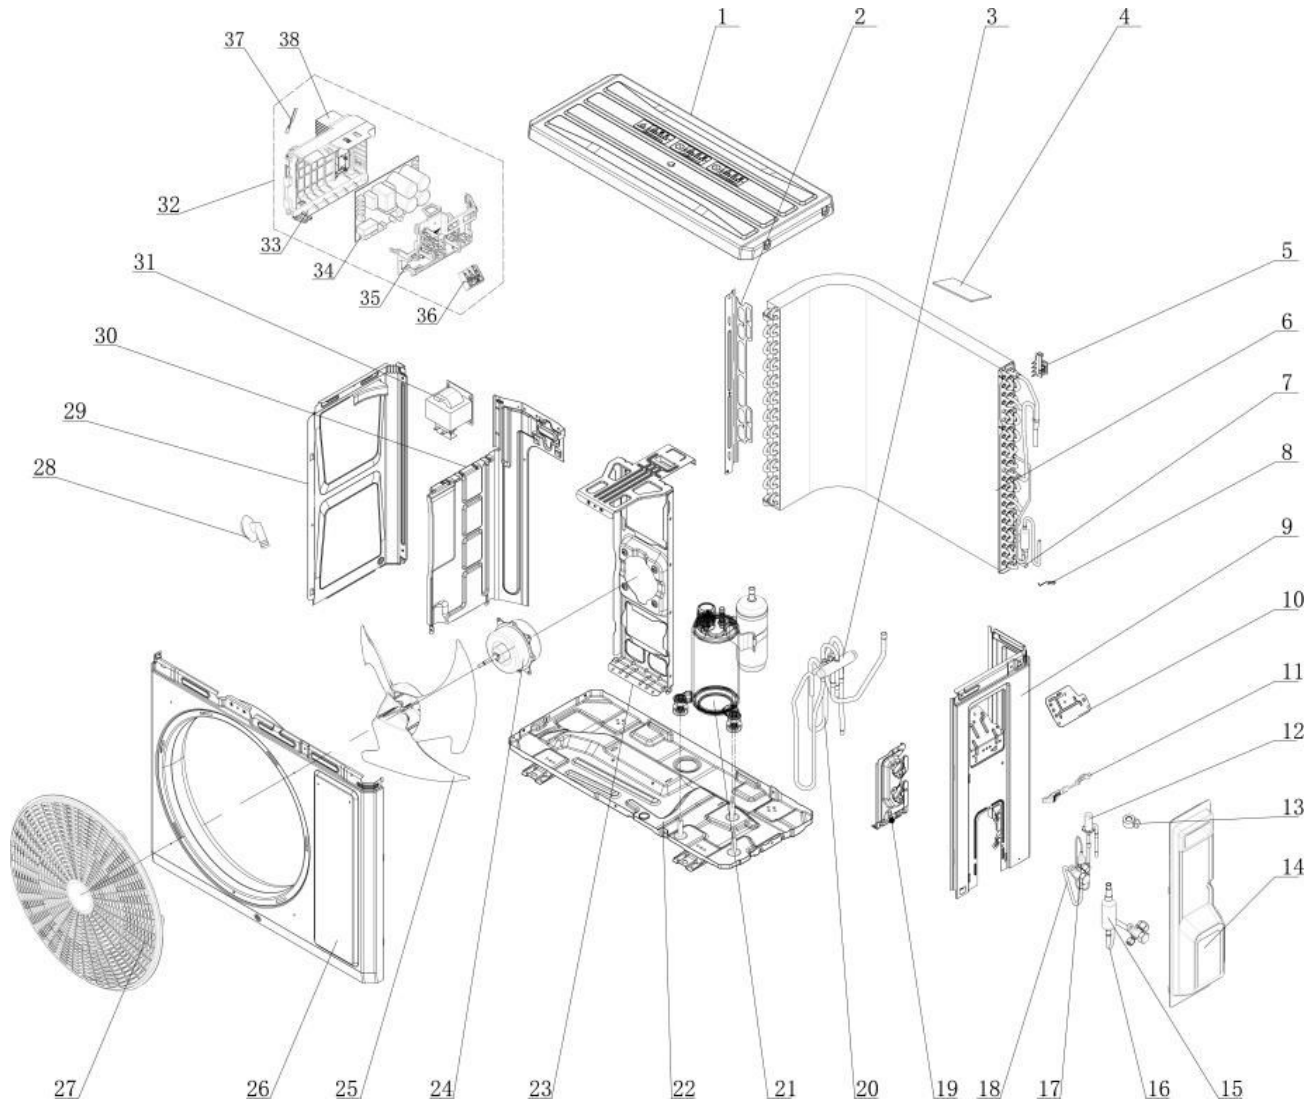

série **OTP-H**

Thermopompe simple zone **Harmony** sans conduit de ventilation

# Dessin Drawing #	# Pièce Part #
1	OTP-000097060345
2	---
3	OTP-072007060013
4	OTP-1212309101
5	---
6	OTP-011002061547
7	OTP-05212423
8	OTP-42020063
9	OTP-01205606038406P01
10	OTP-00008106028005
11	OTP-200015060025
12	OTP-030006061780
13	---
14	---
15	OTP-035023060025
16	OTP-030057060359
17	OTP-07210022
18	OTP-030057060359
19	OTP-012044060022P
20	OTP-030152061275
21	OTP-009001060648
22	OTP-01700060724P
23	OTP-012048060149
24	OTP-150104060095
25	OTP-10333428
26	OTP-01202206001202P01
27	OTP-016004060016
28	OTP-26113009
29	OTP-012055060397P01
30	OTP-012051060895
31	OTP-4300040072
32	OTP-100002077142
33	OTP-200013060073
34	OTP-300027062849
35	OTP-20008206005801
36	OTP-42200006007501
37	OTP-3900030811
38	---