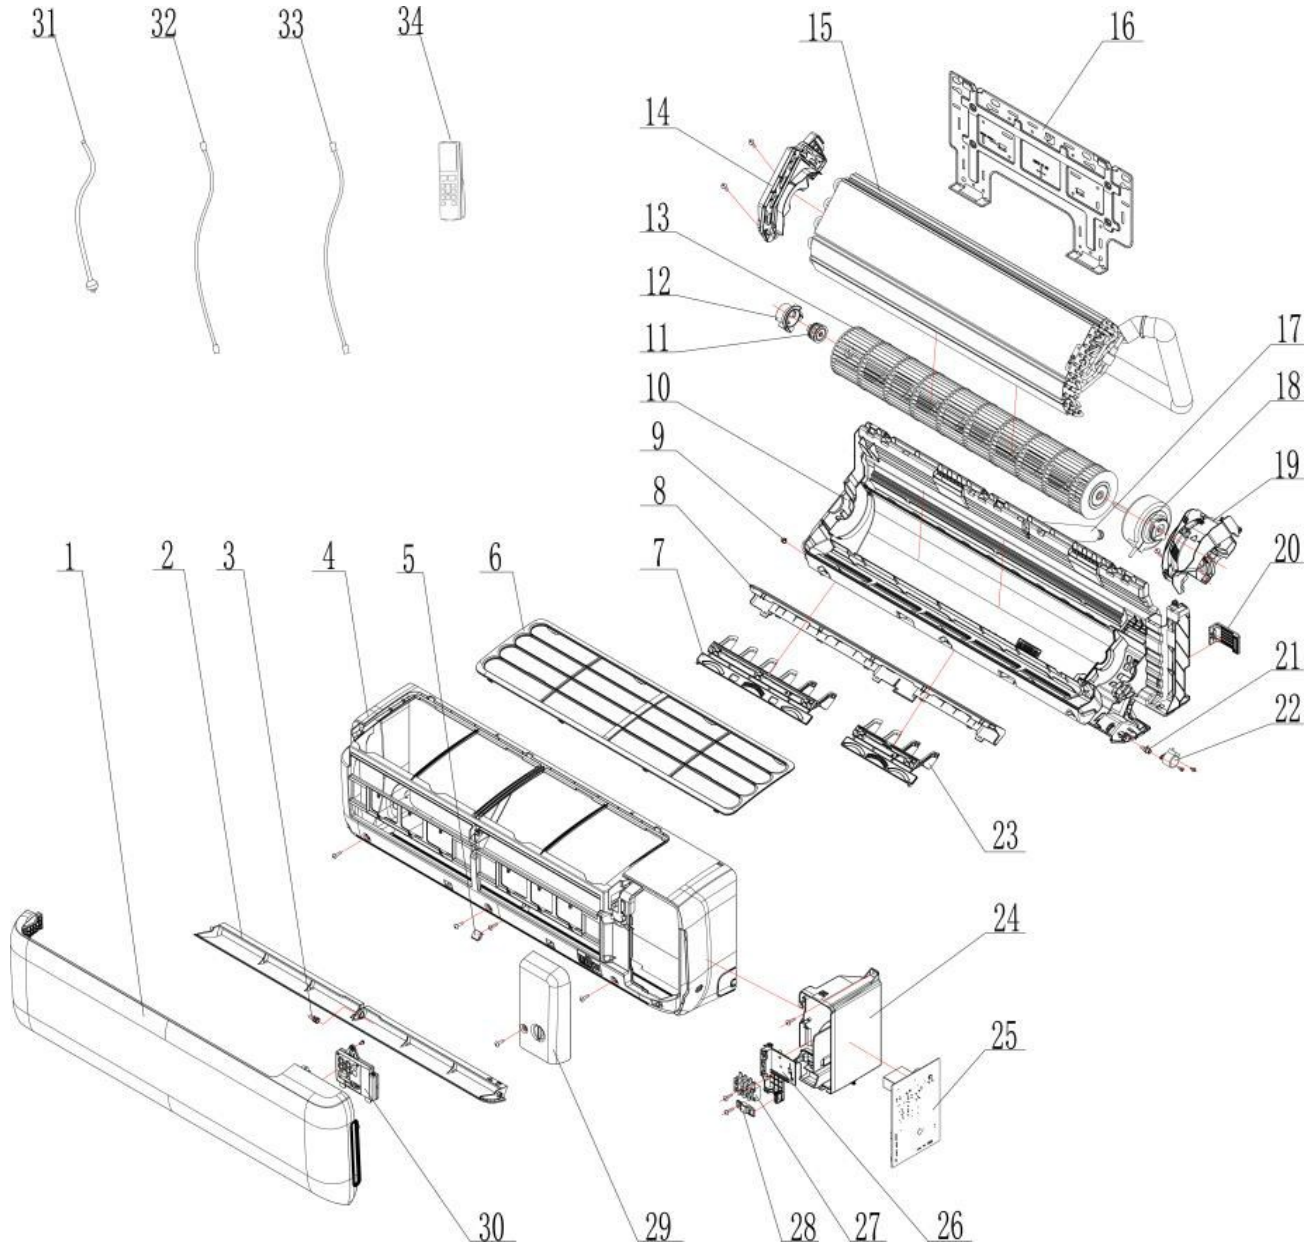

# série **OTP-H**

Thermopompe simple zone **Harmony** sans conduit de ventilation

| # Dessin<br>Drawing # | # Pièce<br>Parts #      |
|-----------------------|-------------------------|
| 1                     | OTP-272600001918        |
| 2                     | OTP-200004060197        |
| 3                     | OTP-10542036            |
| 4                     | OTP-200002060087        |
| 5                     | OTP-200005060030        |
| 6                     | OTP-111001060341        |
| 7                     | OTP-200007060108        |
| 8                     | OTP-200006060028        |
| 9                     | OTP-10512037            |
| 10                    | OTP-20900506003901      |
| 11                    | OTP-76512051            |
| 12                    | OTP-26152022            |
| 13                    | OTP-103001060038        |
| 14                    | OTP-200025060027        |
| 15                    | OTP-01100106240501      |
| 16                    | OTP-012043000008        |
| 17                    | OTP-05230014            |
| 18                    | OTP-150104060117        |
| 19                    | OTP-200020060016        |
| 20                    | OTP-200017000001        |
| 21                    | OTP-10582070            |
| 22                    | OTP-1521210712          |
| 23                    | OTP-200007060109        |
| 24                    | OTP-100002077155        |
| 25                    | OTP-300002063325        |
| 26                    | OTP-200114060113        |
| 27                    | OTP-422000000022        |
| 28                    | OTP-26112183            |
| 29                    | OTP-200082060091        |
| 30                    | OTP-300001061316        |
| 31                    | ---                     |
| 32                    | ---                     |
| 33                    | ---                     |
| 34                    | OTP-305001060106_Y15674 |