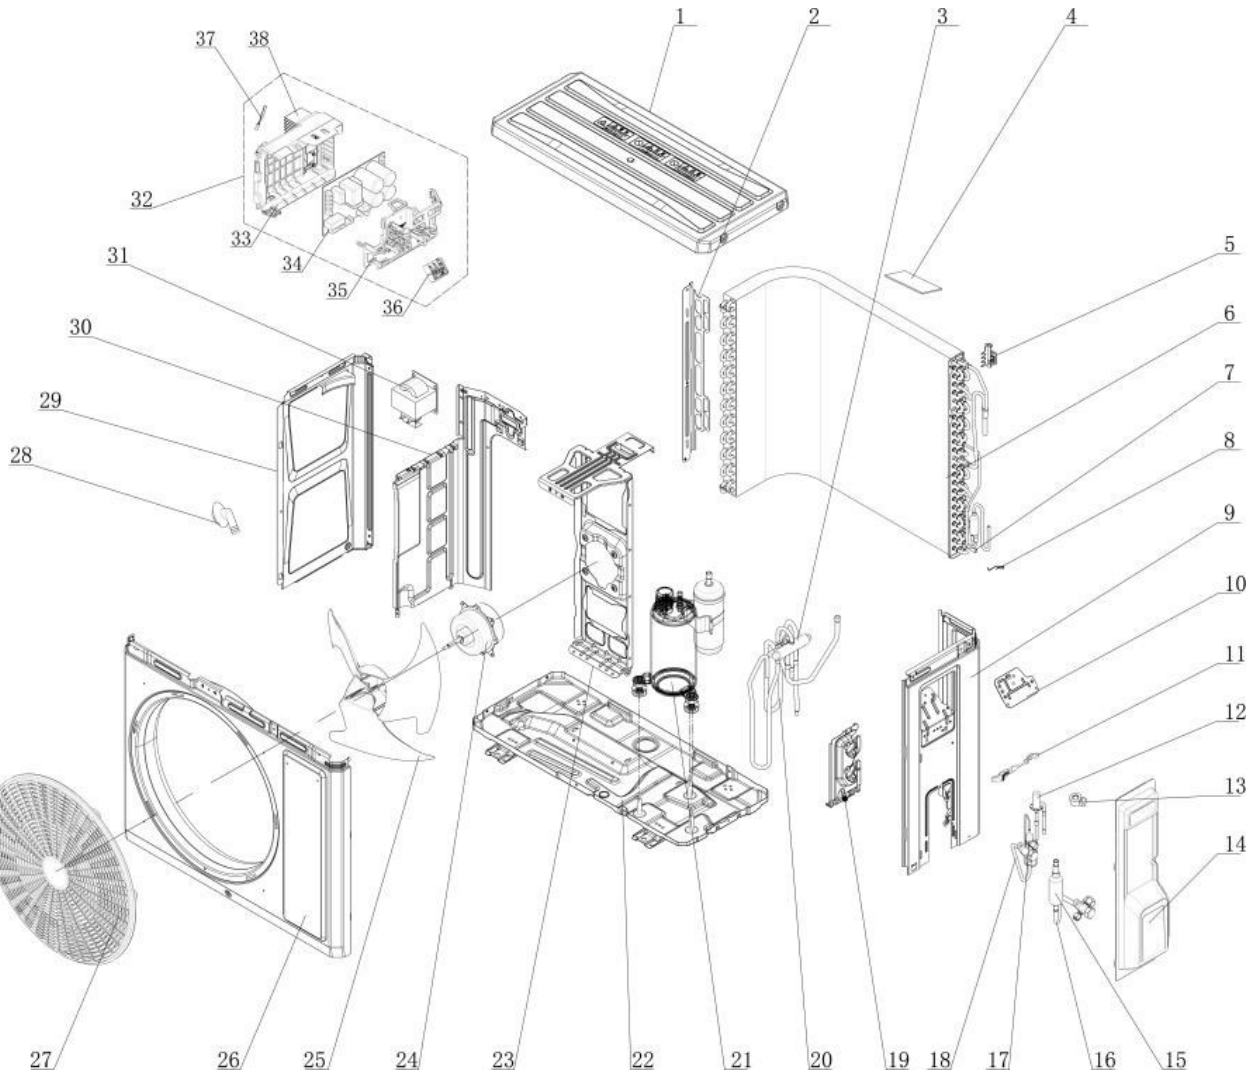

série **OTP-H**

Thermopompe simple zone **Harmony** sans conduit de ventilation

# Dessin Drawing #	# Pièce Part #
1	OTP-012049060124P
2	---
3	OTP-072007060004
4	OTP-1212309101
5	---
6	OTP-011002061561
7	OTP-05212423
8	OTP-42020063
9	OTP-01205606038406P01
10	---
11	OTP-200015060025
12	OTP-030006061543
13	---
14	---
15	OTP-035023000009
16	OTP-030057060359
17	OTP-07210022
18	OTP-030057060359
19	OTP-012044060022P
20	OTP-030152060865
21	OTP-009001060739
22	OTP-01700060724P
23	OTP-012048060149
24	OTP-150104060095
25	OTP-10333428
26	OTP-01202206001202P01
27	OTP-016004060016
28	OTP-26113009
29	OTP-012055060397P01
30	OTP-012051060895
31	OTP-4300040072
32	OTP-100002077007
33	OTP-200013060073
34	OTP-300027062832
35	OTP-20008206005801
36	OTP-42200006007501
37	OTP-3900030811
38	---