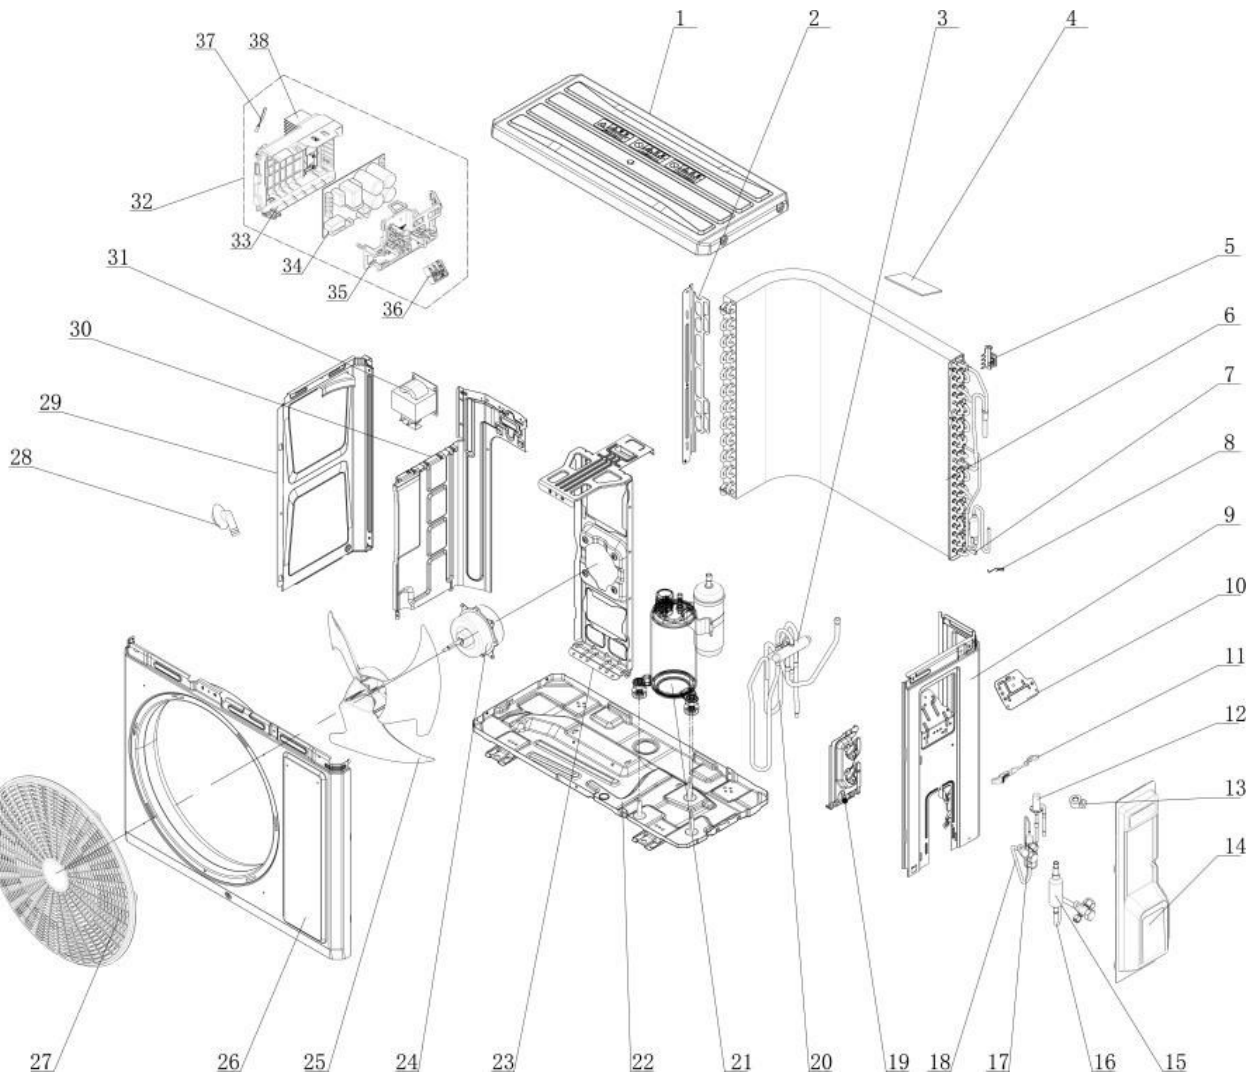

# série **OTP-H**

Thermopompe simple zone **Harmony** sans conduit de ventilation

# Dessin Drawing #	# Pièce Part #
1	OTP-012049060124P
2	---
3	OTP-072007060004
4	OTP-1212309101
5	---
6	OTP-011002061561
7	OTP-05212423
8	OTP-42020063
9	OTP-01205606038406P01
10	---
11	OTP-200015060025
12	OTP-030006061543
13	---
14	---
15	OTP-035023000009
16	OTP-030057060359
17	OTP-07210022
18	OTP-030057060359
19	OTP-012044060022P
20	OTP-030152060865
21	OTP-009001060739
22	OTP-017000060724P
23	OTP-012048060149
24	OTP-150104060095
25	OTP-10333428
26	OTP-01202206001202P01
27	OTP-016004060016
28	OTP-26113009
29	OTP-012055060397P01
30	OTP-012051060895
31	OTP-4300040072
32	OTP-100002077007
33	OTP-200013060073
34	OTP-300027062832
35	OTP-20008206005801
36	OTP-42200006007501
37	OTP-3900030811
38	---