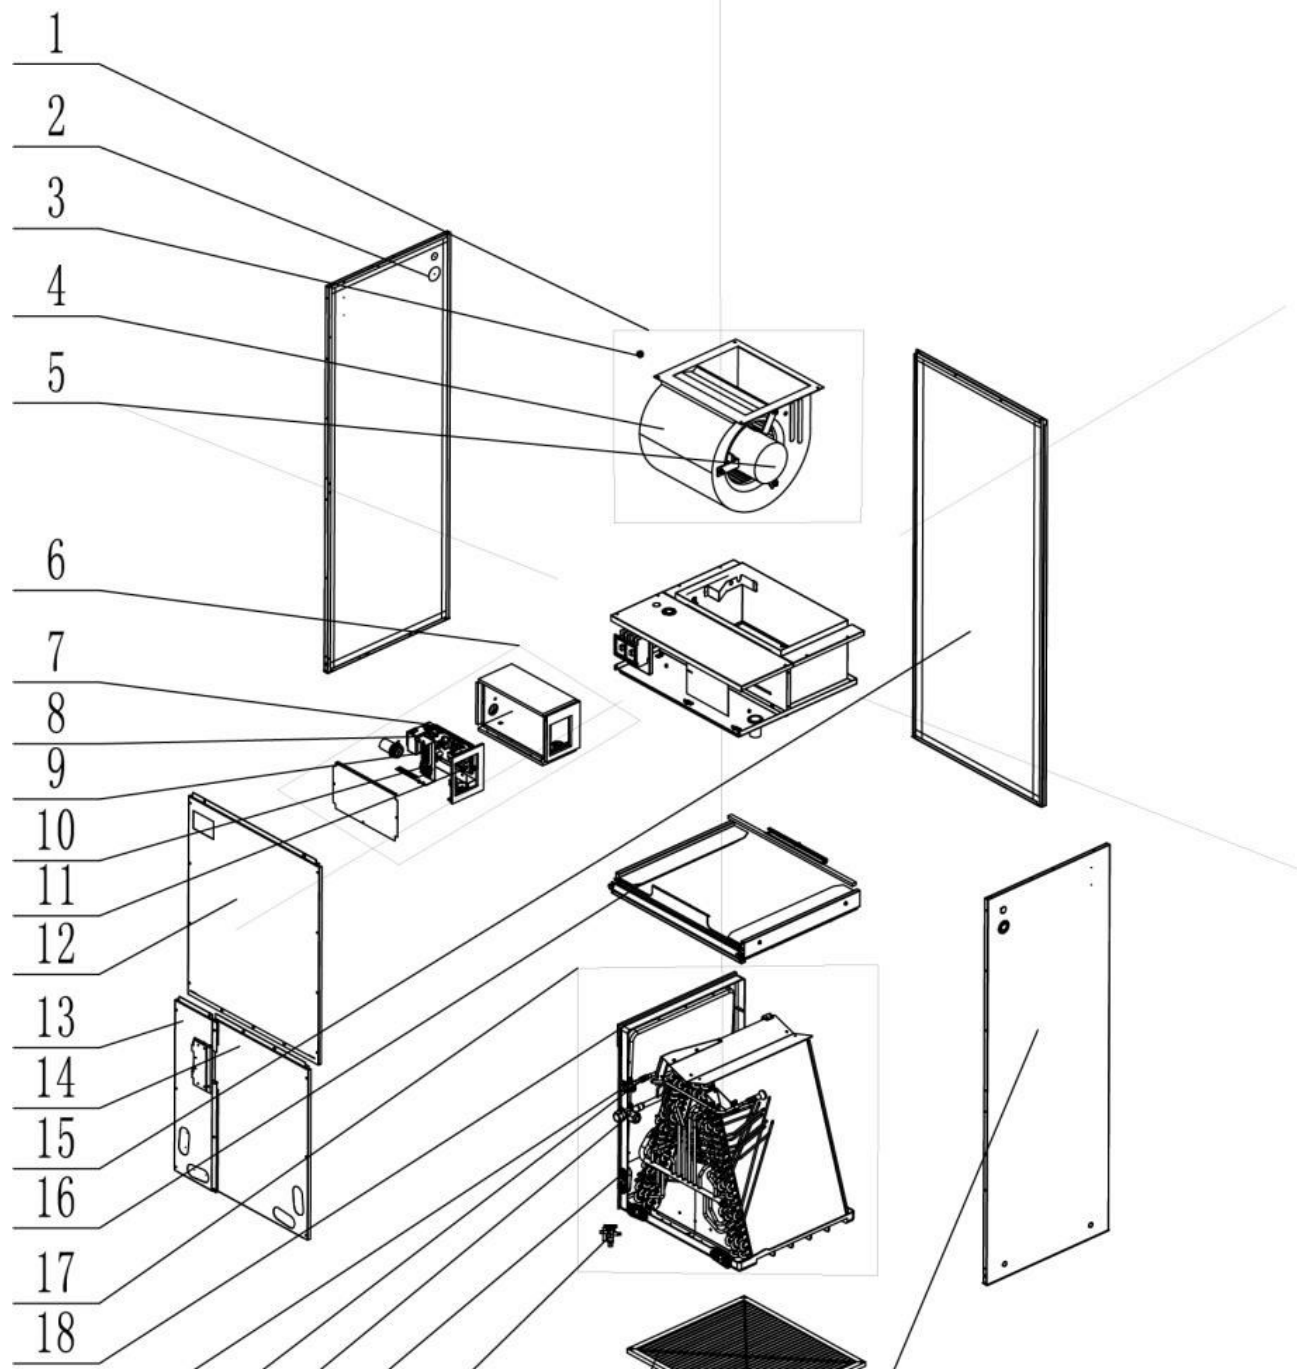

# série **OTP-F**

Thermopompe centrale Flexx

# Dessin Drawing #	# Pièce Part #
1	OTP-1570220301
2	OTP-15010400001301
3	OTP-000052060413
4	OTP-100002070100
5	OTP-42011147
6	OTP-43110286
7	OTP-300002061591
8	OTP-4201025503
9	-
10	OTP-42000100000102
11	OTP-012020060452
12	OTP-017037060170
13	OTP-012277060111
14	OTP-017011060115
15	OTP-017010060042P
16	OTP-01262200026
17	OTP-017051060118
18	OTP-000069060357
19	OTP-000130060099
20	OTP-071017060028
21	OTP-011001061545
22	OTP-071302391
23	OTP-0721200102
24	OTP-070001000009
25	OTP-111001060188
26	OTP-76718209