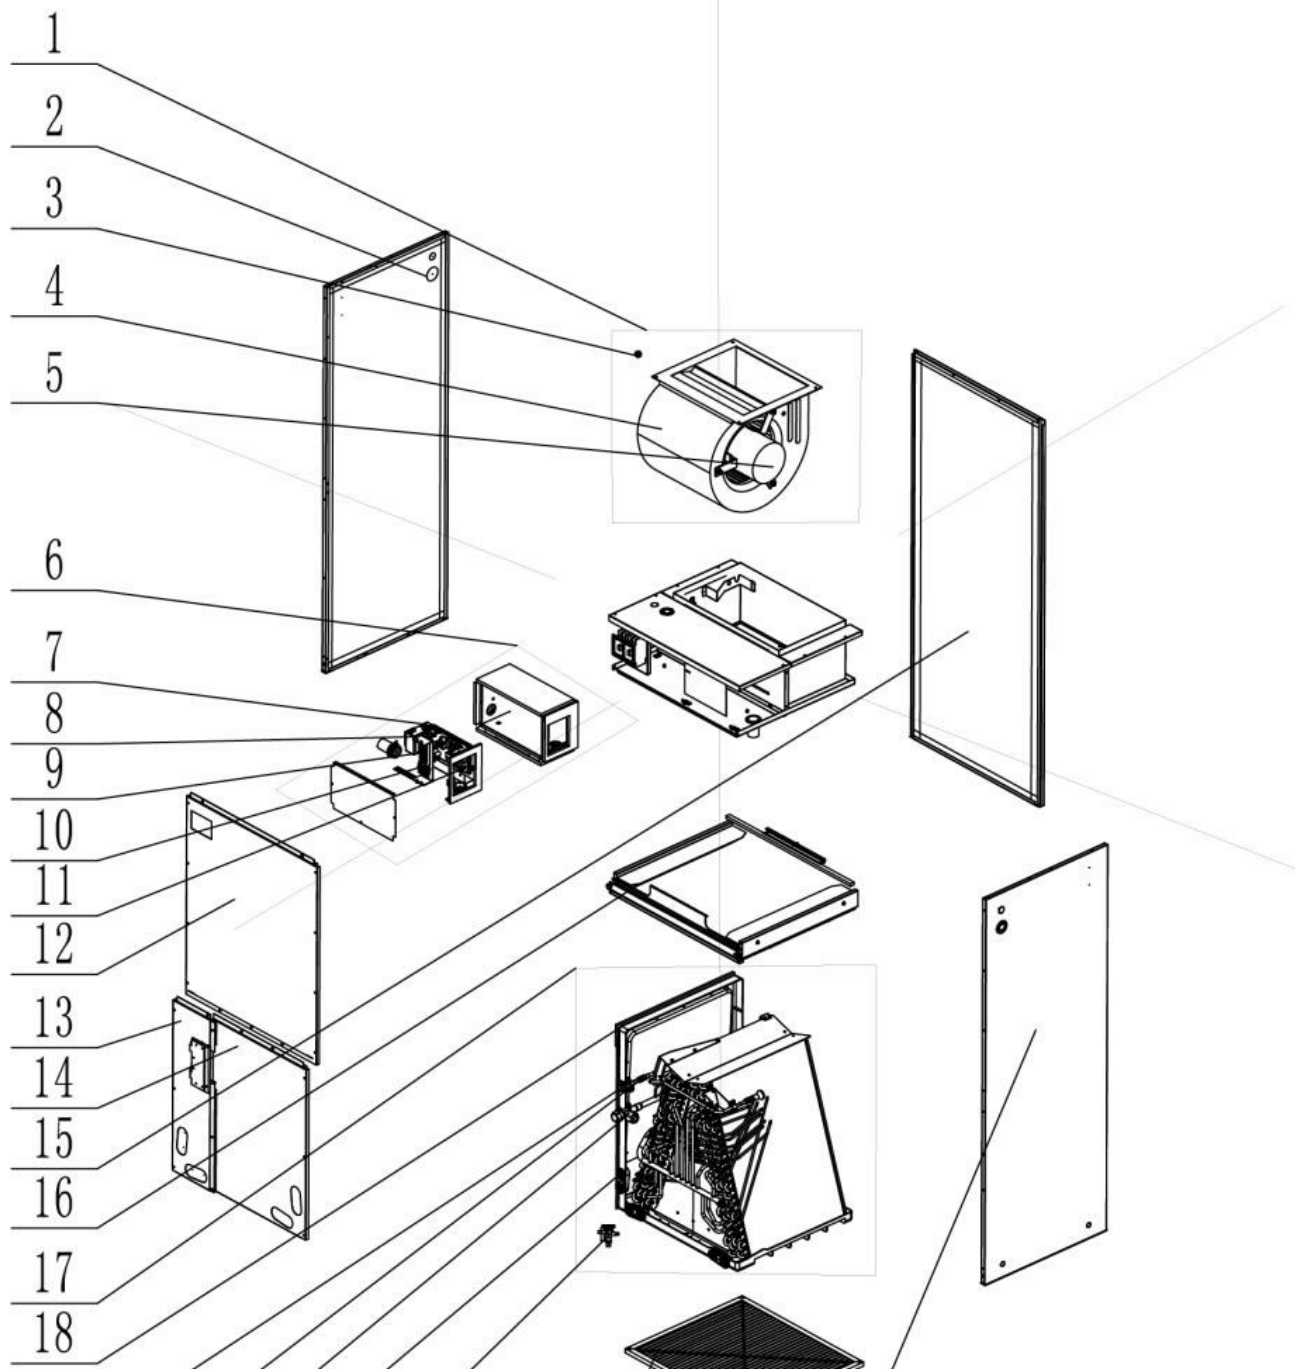

série **OTP-F**

Thermopompe centrale Flexx

# Dessin Drawing #	# Pièce Part #
1	OTP-1570220301
2	OTP-15010400001301
3	OTP-000052060413
4	OTP-100002070100
5	OTP-42011147
6	OTP-43110286
7	OTP-300002061591
8	OTP-4201025503
9	-
10	OTP-42000100000102
11	OTP-012020060452
12	OTP-017037060170
13	OTP-012277060111
14	OTP-017011060115
15	OTP-017010060042P
16	OTP-01262200026
17	OTP-017051060118
18	OTP-000069060357
19	OTP-000130060099
20	OTP-071017060028
21	OTP-011001061545
22	OTP-071302391
23	OTP-0721200102
24	OTP-070001000009
25	OTP-111001060188
26	OTP-76718209