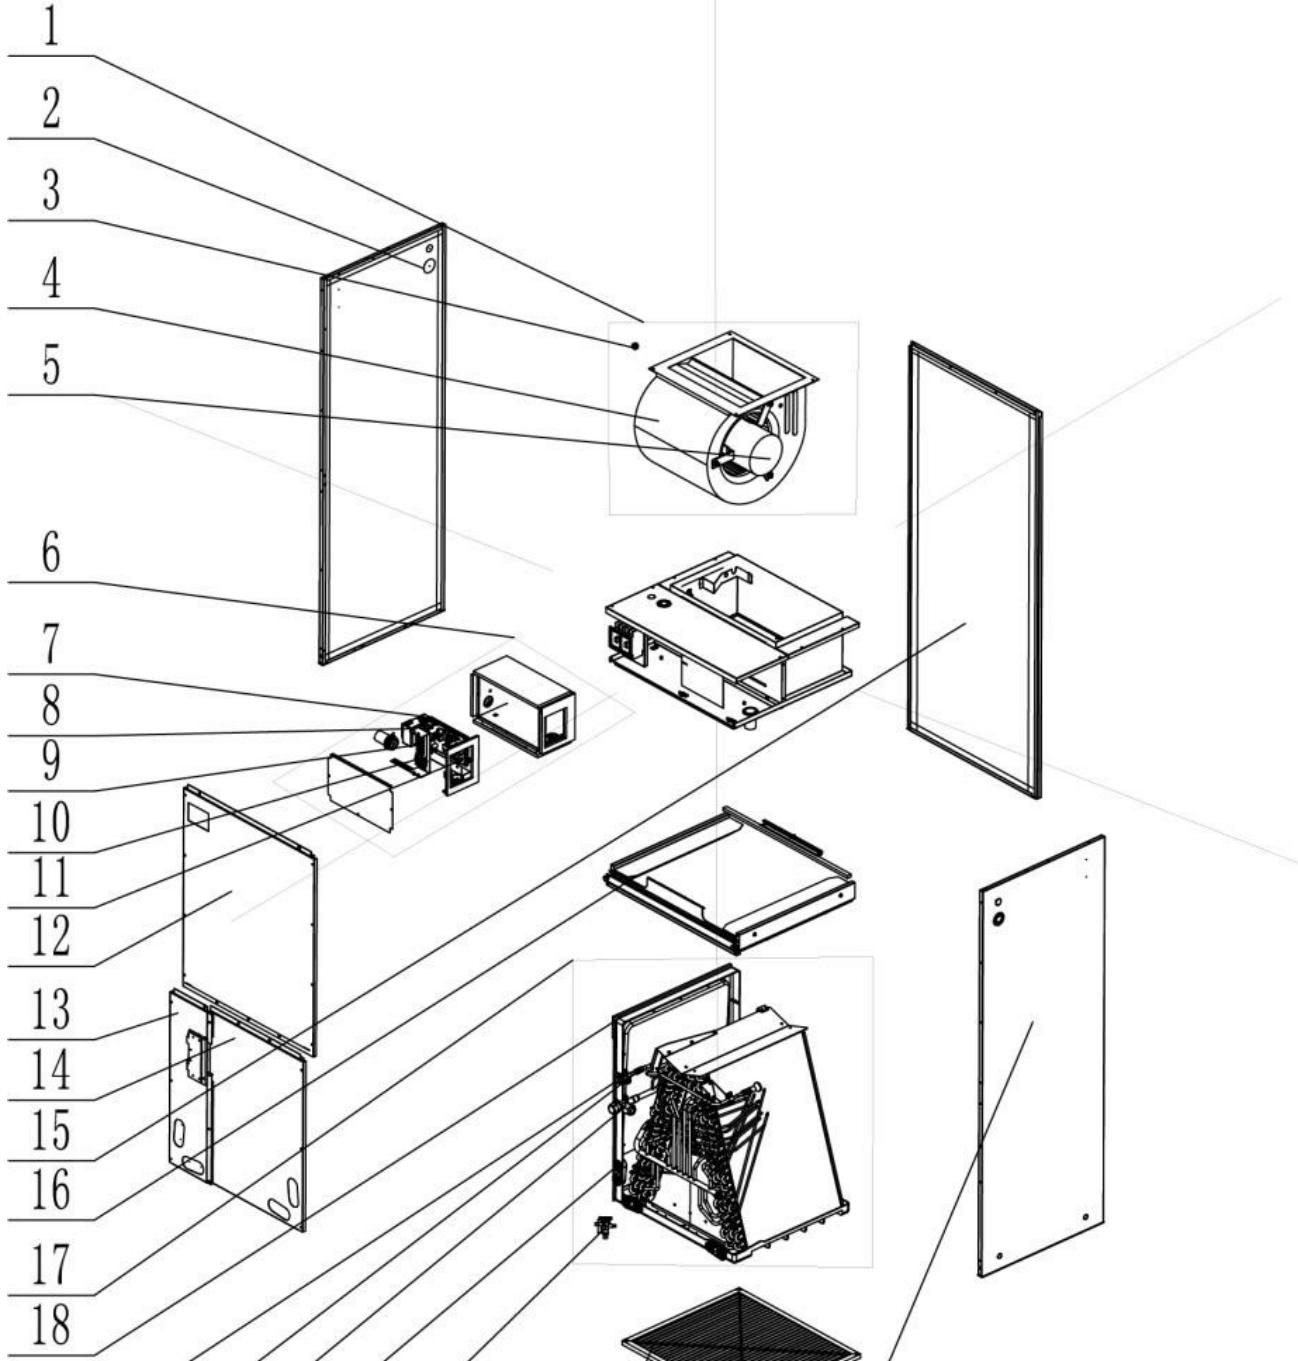

série **OTP-F**

Thermopompe centrale Flexx

# Dessin Drawing #	# Pièce Part #
1	OTP-1570220301
2	OTP-15010400001301
3	OTP-000052060413
4	OTP-100002070100
5	OTP-42011147
6	OTP-43110286
7	OTP-300002061591
8	OTP-4201025503
9	-
10	OTP-42000100000102
11	OTP-012020060452
12	OTP-017037060170
13	OTP-012277060111
14	OTP-017011060115
15	OTP-017010060042P
16	OTP-01262200026
17	OTP-017051060118
18	OTP-000069060357
19	OTP-000130060099
20	OTP-071017060028
21	OTP-011001061545
22	OTP-071302391
23	OTP-0721200102
24	OTP-070001000009
25	OTP-111001060188
26	OTP-76718209