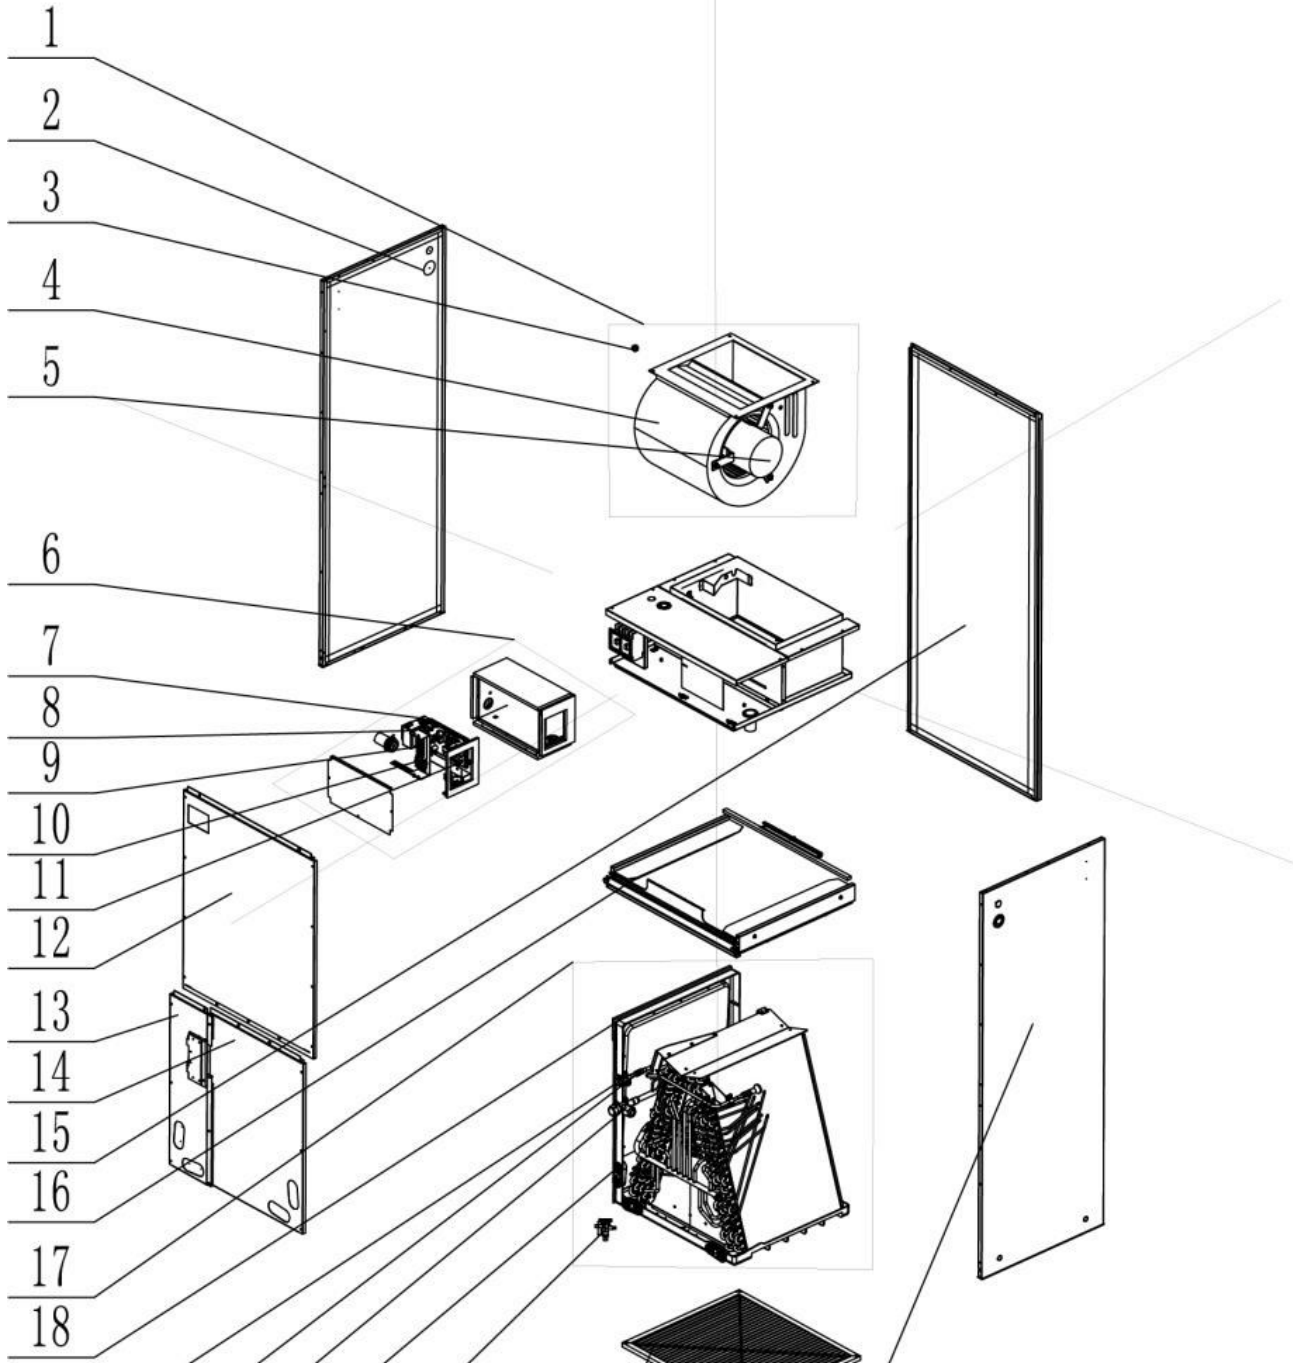

série **OTP-F**

Thermopompe centrale Flexx

# Dessin Drawing #	# Pièce Part #
1	OTP-1570220301
2	OTP-15010400001301
3	OTP-000052060413
4	OTP-100002070100
5	OTP-42011147
6	OTP-43110286
7	OTP-300002061591
8	OTP-4201025503
9	-
10	OTP-42000100000102
11	OTP-012020060452
12	OTP-017037060170
13	OTP-012277060111
14	OTP-017011060115
15	OTP-017010060042P
16	OTP-01262200026
17	OTP-017051060118
18	OTP-000069060357
19	OTP-000130060099
20	OTP-071017060028
21	OTP-011001061545
22	OTP-071302391
23	OTP-0721200102
24	OTP-070001000009
25	OTP-111001060188
26	OTP-76718209