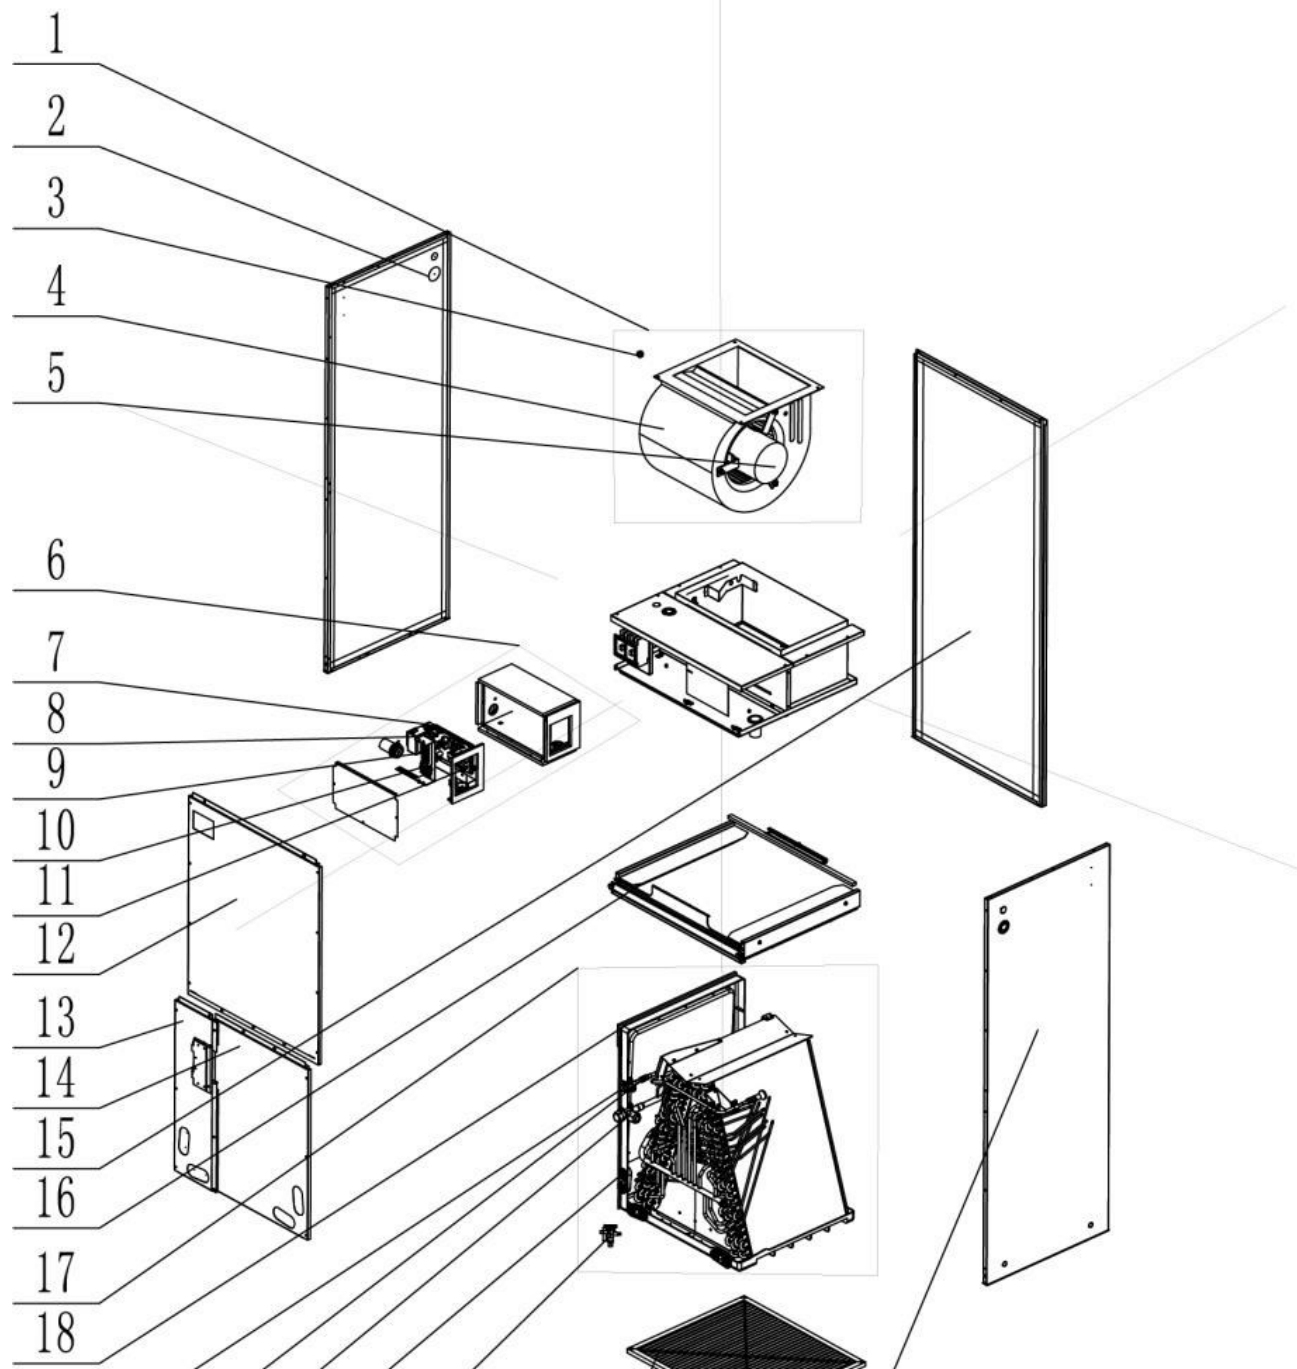

série **OTP-F**

Thermopompe centrale Flexx

# Dessin Drawing #	# Pièce Part #
1	OTP-1570220301
2	OTP-15010400001301
3	OTP-000052060413
4	OTP-100002070100
5	OTP-42011147
6	OTP-43110286
7	OTP-300002061591
8	OTP-4201025503
9	-
10	OTP-42000100000102
11	OTP-012020060452
12	OTP-017037060170
13	OTP-012277060111
14	OTP-017011060115
15	OTP-017010060042P
16	OTP-01262200026
17	OTP-017051060118
18	OTP-000069060357
19	OTP-000130060099
20	OTP-071017060028
21	OTP-011001061545
22	OTP-071302391
23	OTP-0721200102
24	OTP-070001000009
25	OTP-111001060188
26	OTP-76718209