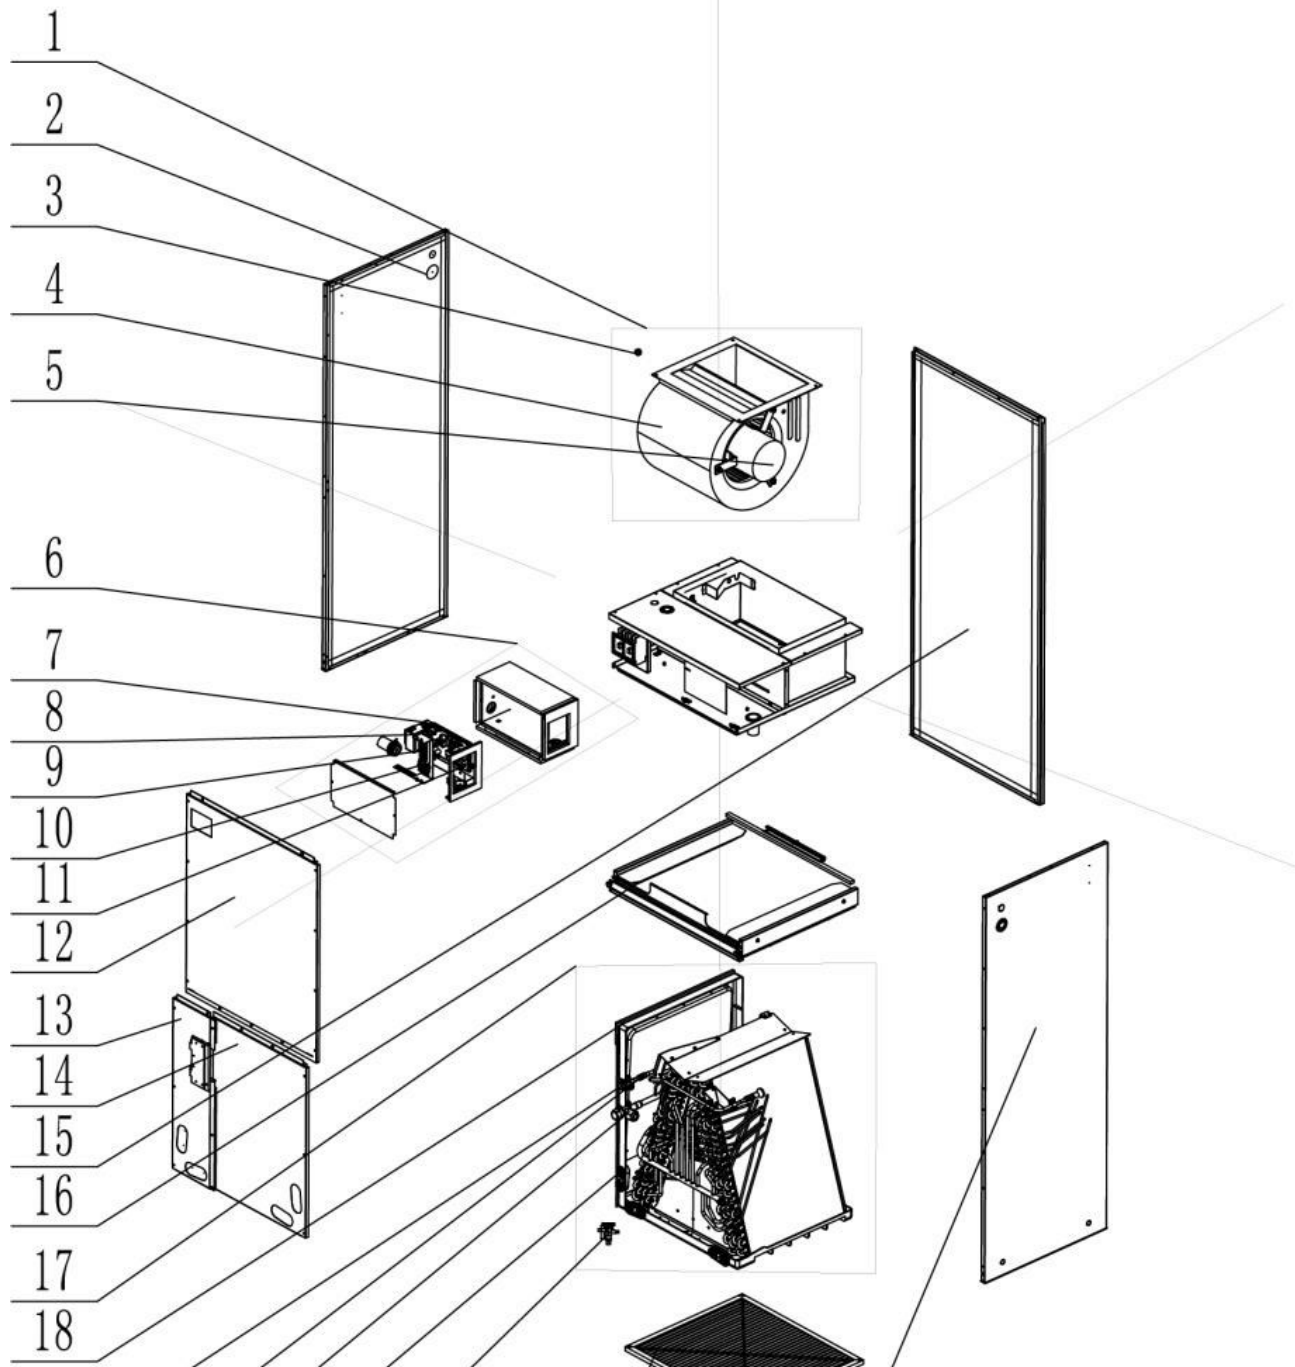

# série **OTP-F**

Thermopompe centrale Flexx

# Dessin Drawing #	# Pièce Part #
1	OTP-1570220301
2	OTP-15010400001301
3	OTP-000052060413
4	OTP-100002070100
5	OTP-42011147
6	OTP-43110286
7	OTP-300002061591
8	OTP-4201025503
9	-
10	OTP-42000100000102
11	OTP-012020060452
12	OTP-017037060170
13	OTP-012277060111
14	OTP-017011060115
15	OTP-017010060042P
16	OTP-01262200026
17	OTP-017051060118
18	OTP-000069060357
19	OTP-000130060099
20	OTP-071017060028
21	OTP-011001061545
22	OTP-071302391
23	OTP-0721200102
24	OTP-070001000009
25	OTP-111001060188
26	OTP-76718209