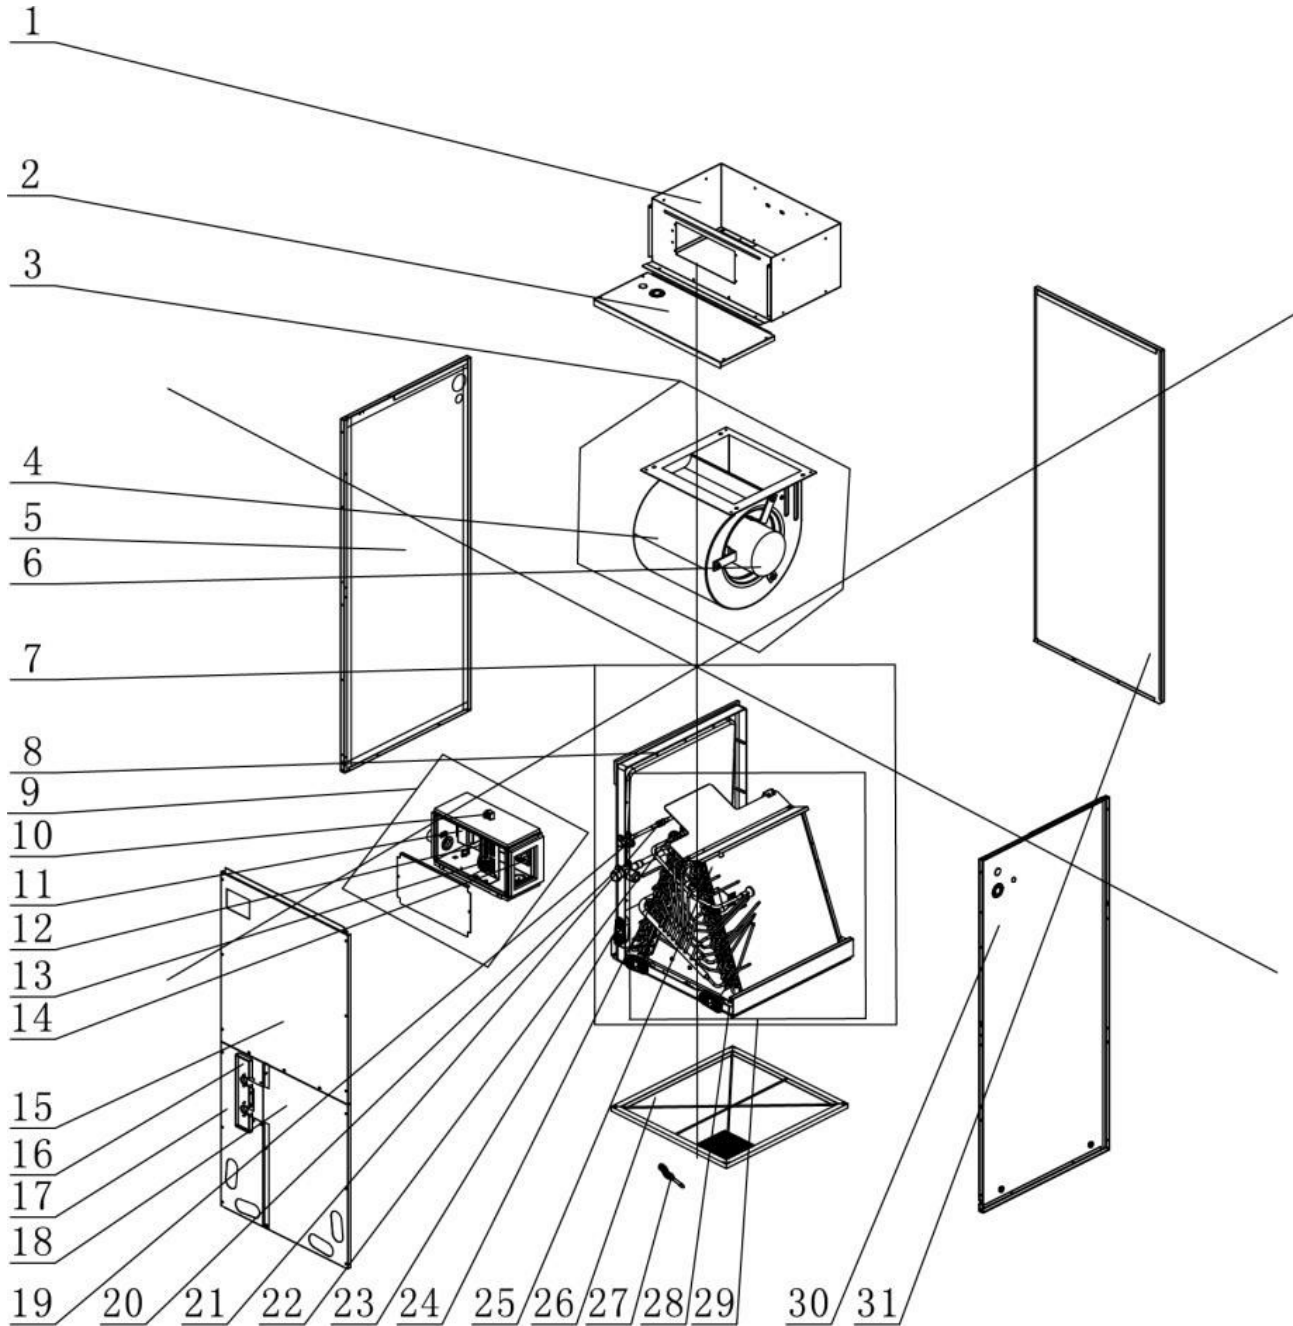

série **OTP-F**

Thermopompe centrale Flexx

| # Dessin Drawing # | # Pièce Part # |
|-----------------------|--------------------|
| 1 | OTP-012010060972 |
| 2 | OTP-000051060106 |
| 3 | OTP-000052060415 |
| 4 | OTP-1570220201 |
| 5 | OTP-15010400001401 |
| 6 | OTP-01312200015 |
| 7 | OTP-000069060335 |
| 8 | OTP-2690220501 |
| 9 | OTP-100002070100 |
| 10 | OTP-42011147 |
| 11 | OTP-43110286 |
| 12 | OTP-4201025503 |
| 13 | OTP-42000100000102 |
| 14 | OTP-300002061591 |
| 15 | OTP-01262200019 |
| 16 | OTP-000133060017 |
| 17 | OTP-000133060018 |
| 18 | OTP-01262200017 |
| 19 | OTP-071302391 |
| 20 | OTP-071017060022 |
| 21 | OTP-070001000009 |
| 22 | OTP-0721200102 |
| 23 | OTP-76718209 |
| 24 | OTP-010001060291 |
| 25 | OTP-010001060292 |
| 26 | OTP-111001060160 |
| 27 | OTP-390001923 |
| 28 | OTP-011001061481 |
| 29 | OTP-2690220401 |
| 30 | OTP-012056060205P |
| 31 | OTP-01312200019 |