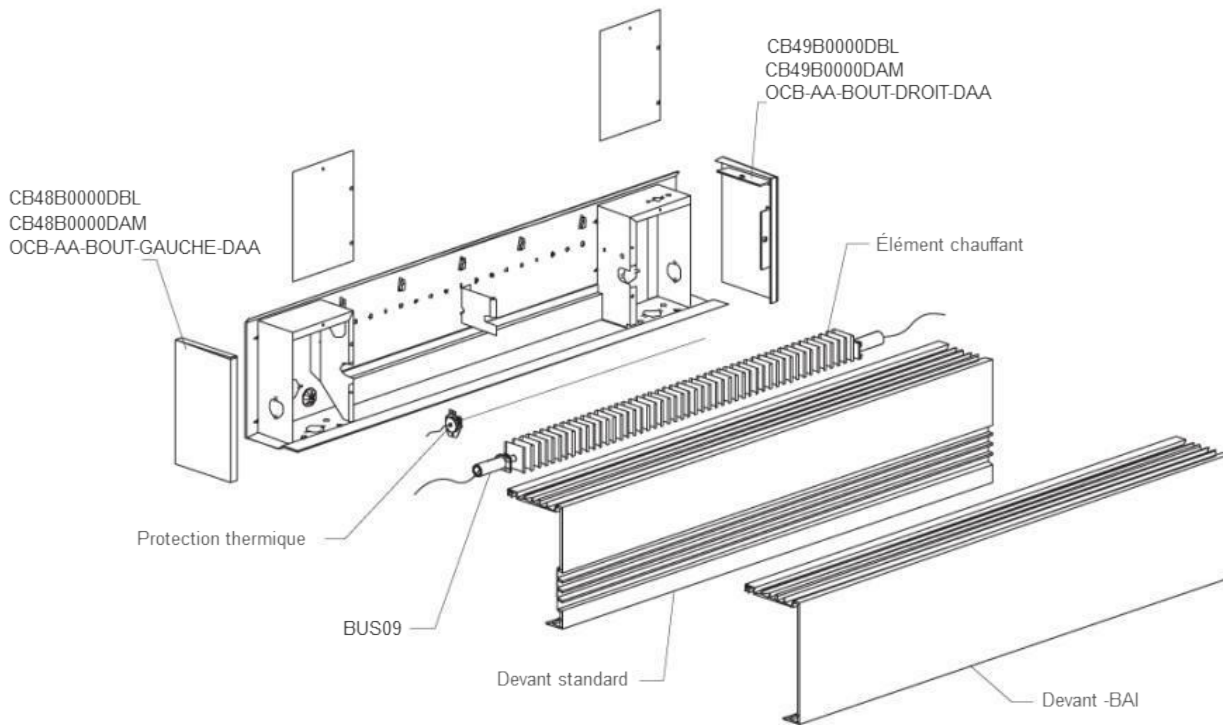

# série OCB

Plinthe coupe-brise en aluminium

| Watts | Élément chauffant<br>Heating element |           |           |           |           | Devant<br>Front |             | Protection thermique<br>Hi-limit | Longueur de produit<br>Product length |          |
|-------|--------------------------------------|-----------|-----------|-----------|-----------|-----------------|-------------|----------------------------------|---------------------------------------|----------|
|       | 120V                                 | 208V      | 240V      | 347V      | 600V      | Standard        | -BAI        |                                  | MM                                    | po/in.   |
| 500   | SF44A02A0                            | SF44A02B0 | SF44A02C0 | SF44A02D0 | -         | CB02A0200D*     | CB74B0200D* | PRT10                            | 711                                   | 28       |
| 750   | SF44A03A0                            | SF44A03B0 | SF44A03C0 | SF44A03D0 | SF44A03E0 | CB02A0300D*     | CB74B0300D* | PRT11                            | 965                                   | 38       |
| 1000  | SF44A04A0                            | SF44A04B0 | SF44A04C0 | SF44A04D0 | SF44A04E0 | CB02A0400D*     | CB74B0400D* | PRT12                            | 1224                                  | 48 3/16  |
| 1250  | SF44A05A0                            | SF44A05B0 | SF44A05C0 | SF44A05D0 | SF44A05E0 | CB02A0500D*     | CB74B0500D* | PRT13                            | 1465                                  | 57 11/16 |
| 1500  | SF44A06A0                            | SF44A06B0 | SF44A06C0 | SF44A06D0 | SF44A06E0 | CB02A0600D*     | CB74B0600D* | PRT14                            | 1687                                  | 66 7/16  |
| 1750  | -                                    | SF44A07B0 | SF44A07C0 | SF44A07D0 | SF44A07E0 | CB02A0700D*     | CB74B0700D* | PRT15                            | 1925                                  | 75 13/16 |
| 2000  | -                                    | SF44A08B0 | SF44A08C0 | SF44A08D0 | SF44A08E0 | CB02A0800D*     | CB74B0800D* | PRT16                            | 2148                                  | 84 9/16  |
| 2250  | -                                    | SF44A09B0 | SF44A09C0 | SF44A09D0 | SF44A09E0 | CB02A0900D*     | CB74B0900D* | PRT17                            | 2375                                  | 93 1/2   |
| 2500  | -                                    | SF44A10B0 | SF44A10C0 | SF44A10D0 | SF44A10E0 | CB02A1000D*     | CB74B1000D* | PRT18                            | 2606                                  | 102 5/8  |