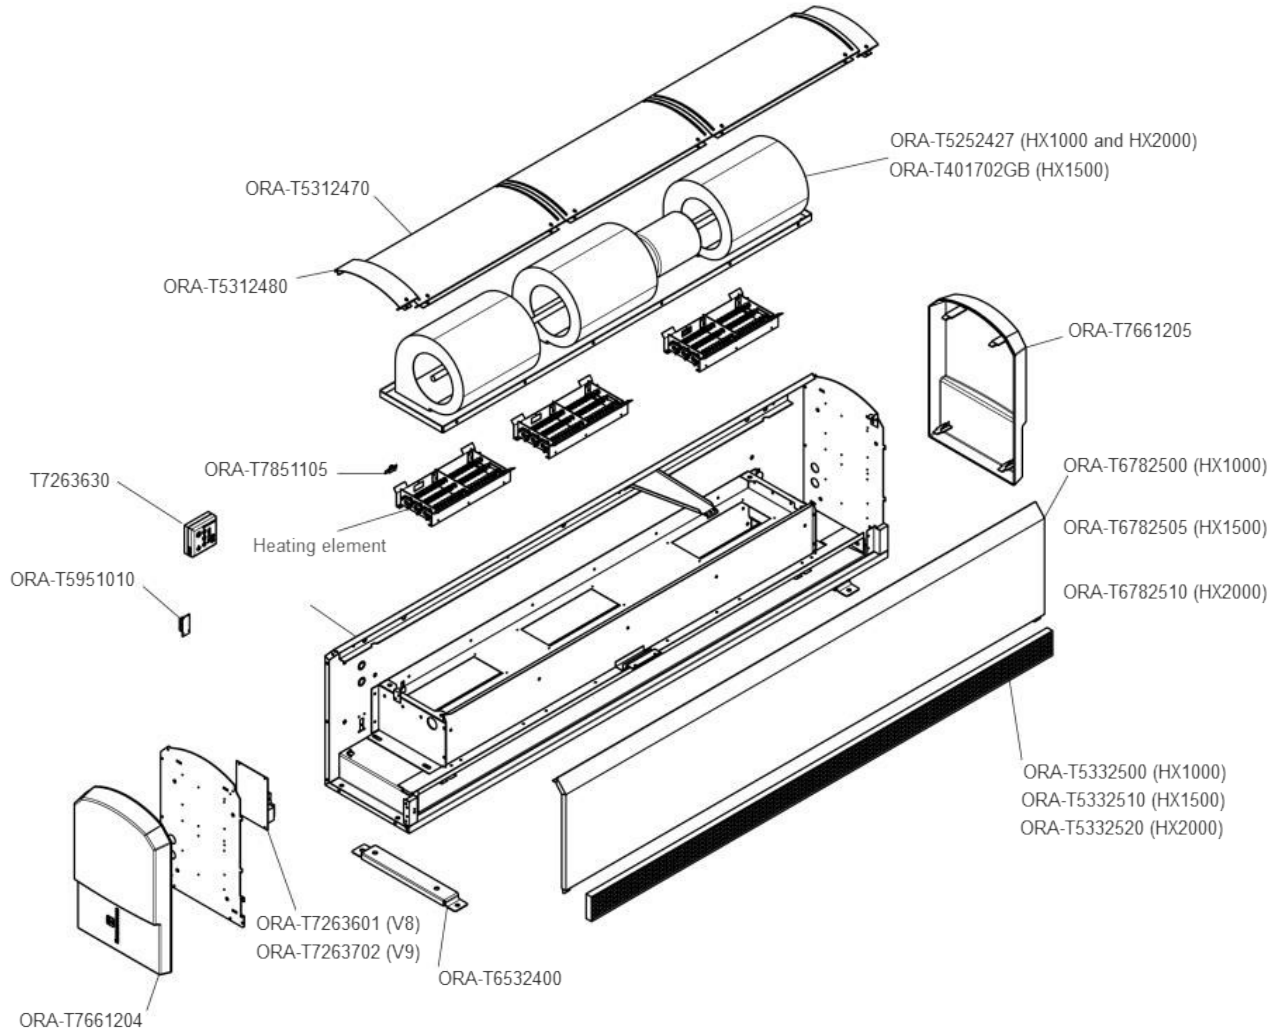

ORA-HX *series*

HX Range Commercial Air Curtain

Élément chauffant / Heating element

	HX1000	HX1500	HX2000
Quantité d'éléments à commander / Quantity of elements to order	2	3	4
208V	ORA-T7293250	ORA-T7293250	ORA-T7293250
600V	ORA-T7293255	ORA-T7293255	ORA-T7293255