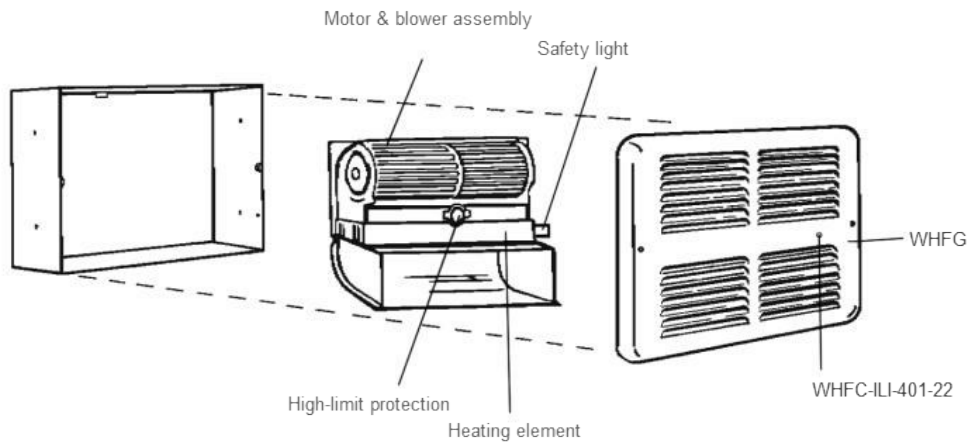

# WHFC *series*

Forced-Air Ceiling Heater - Discontinued

Watts	Volts	Élément chauffant <i>Heating element</i>	Moteur Ventilateur Motor Blower	Témoin lumineux <i>Safety light</i>	Protection thermique <i>High-limit protection</i>
500	120	WHFC-F1210	WHFC-120VFFMTRBLOWER	WHFC-LAMP-8-120	WHFC-PTC-120V
750		WHFC-F1215			
1000		WHFC-F1210			
1500		WHFC-F1215			
500	208	WHFC-F2005	WHFC-208VFFMTRBLOWER	WHFC-LAMP-8-208	WHFC-PTC-208V
750		WHFC-F2007			
1000		WHFC-F2010			
1500		WHFC-F2015			
500	240	WHFC-F2410	WHFC-240VFFMTRBLOWER	WHFC-LAMP-8-240	WHFC-PTC-240V
750		WHFC-F2415			
1000		WHFC-F2410			
1500		WHFC-F2415			