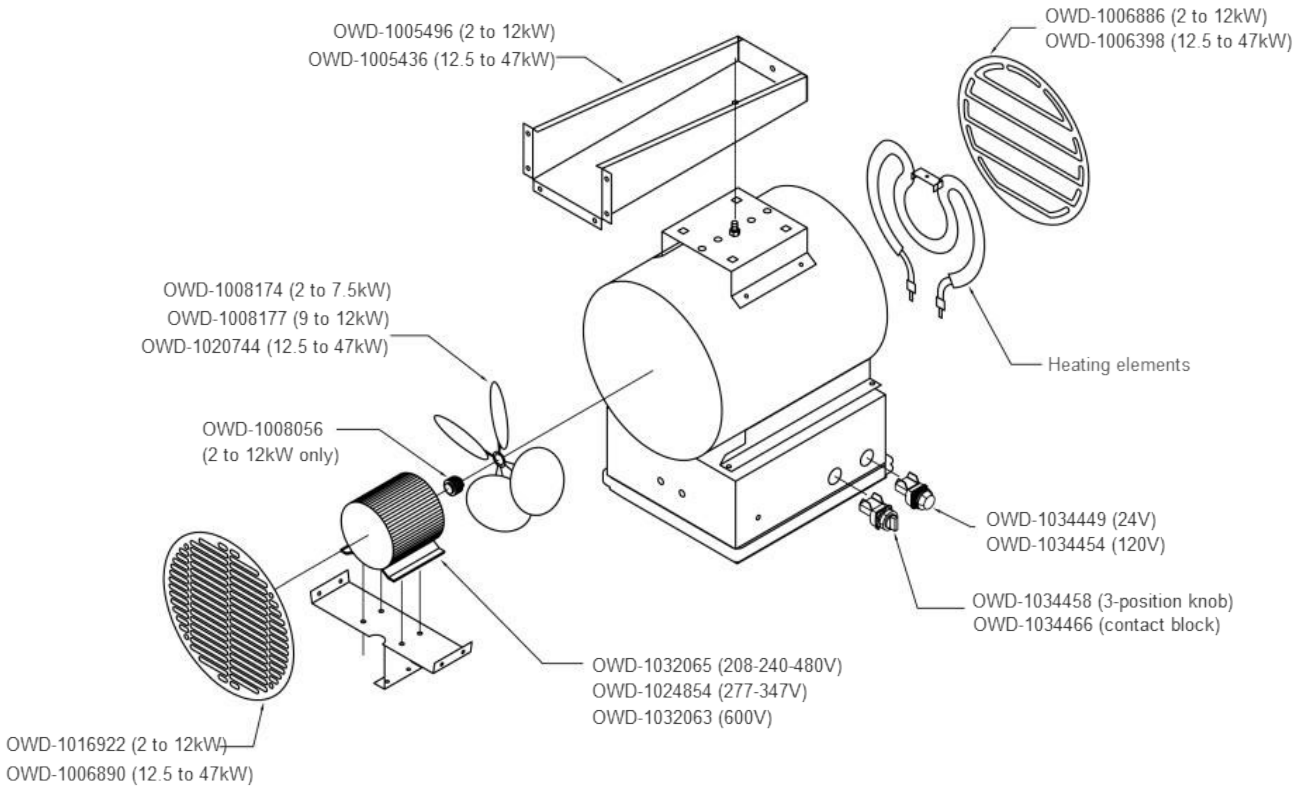

OWD *series*

Wash Down Unit Heater