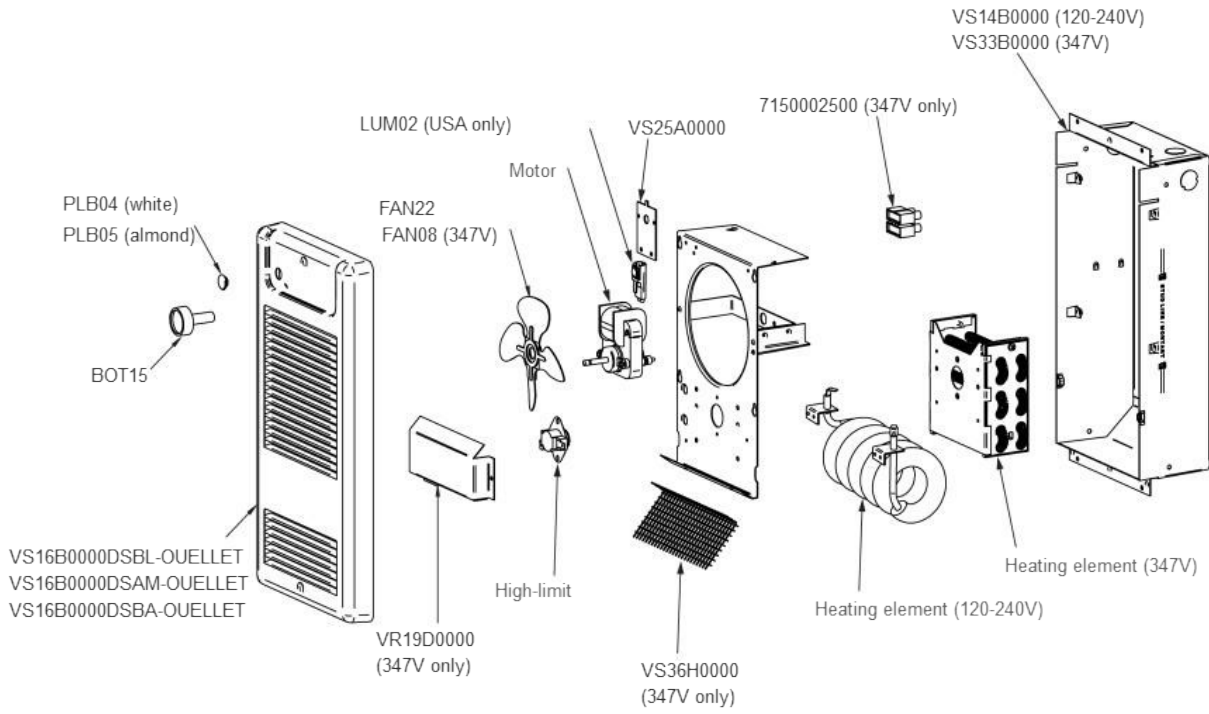

OVS series

Residential Wall Fan Heater

| Watts | Volts | Élément chauffant Heating element | Moteur Motor | Protection thermique High-limit | |
|-----------|---------|--------------------------------------|-----------------|------------------------------------|--------|
| | | | | Canada | USA |
| 500 | 120 | ELO89 | MOT16 | PRT26 | PRT115 |
| 750 | 120 | ELO80 | MOT16 | PRT26 | PRT115 |
| 1000 | 120 | ELO81 | MOT16 | PRT26 | PRT115 |
| 1250 | 120 | ELO82 | MOT17 | PRT26 | PRT115 |
| 1500 | 120 | ELO83 | MOT17 | PRT26 | PRT115 |
| 2000 | 208 | ELA95 | MOT25 | PRT26 | PRT115 |
| 500/375 | 240/208 | ELO84 | MOT18 | PRT26 | PRT115 |
| 750/563 | 240/208 | ELO85 | MOT18 | PRT26 | PRT115 |
| 1000/750 | 240/208 | ELO86 | MOT18 | PRT26 | PRT115 |
| 1250/938 | 240/208 | ELO87 | MOT19 | PRT26 | PRT115 |
| 1500/1125 | 240/208 | ELO88 | MOT19 | PRT26 | PRT115 |
| 2000/1500 | 240/208 | ELO89 | MOT19 | PRT26 | PRT115 |
| 1000 | 347 | ELE345 | MOT19 | PRT32 | - |
| 1500 | 347 | ELE346 | MOT19 | PRT32 | - |
| 2000 | 347 | ELE347 | MOT19 | PRT32 | - |