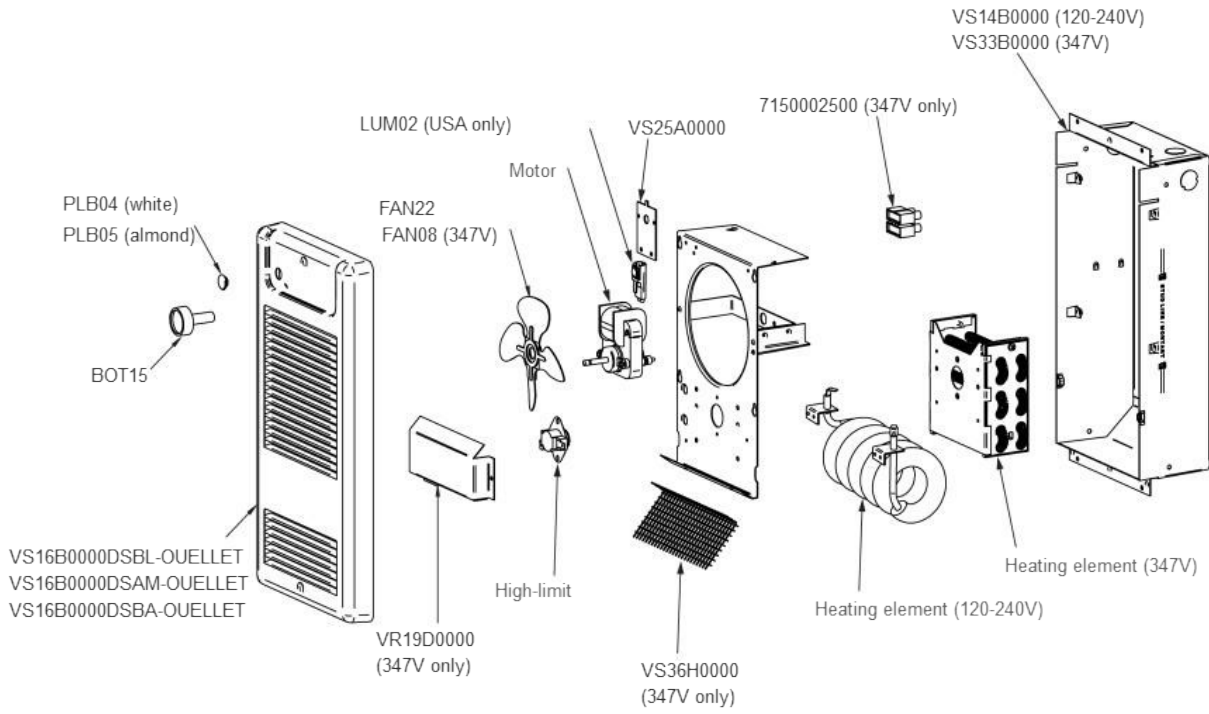

OVS series

Residential Wall Fan Heater

Watts	Volts	Élément chauffant Heating element	Moteur Motor	Protection thermique High-limit	
				Canada	USA
500	120	ELO89	MOT16	PRT26	PRT115
750	120	ELO80	MOT16	PRT26	PRT115
1000	120	ELO81	MOT16	PRT26	PRT115
1250	120	ELO82	MOT17	PRT26	PRT115
1500	120	ELO83	MOT17	PRT26	PRT115
2000	208	ELA95	MOT25	PRT26	PRT115
500/375	240/208	ELO84	MOT18	PRT26	PRT115
750/563	240/208	ELO85	MOT18	PRT26	PRT115
1000/750	240/208	ELO86	MOT18	PRT26	PRT115
1250/938	240/208	ELO87	MOT19	PRT26	PRT115
1500/1125	240/208	ELO88	MOT19	PRT26	PRT115
2000/1500	240/208	ELO89	MOT19	PRT26	PRT115
1000	347	ELE345	MOT19	PRT32	-
1500	347	ELE346	MOT19	PRT32	-
2000	347	ELE347	MOT19	PRT32	-