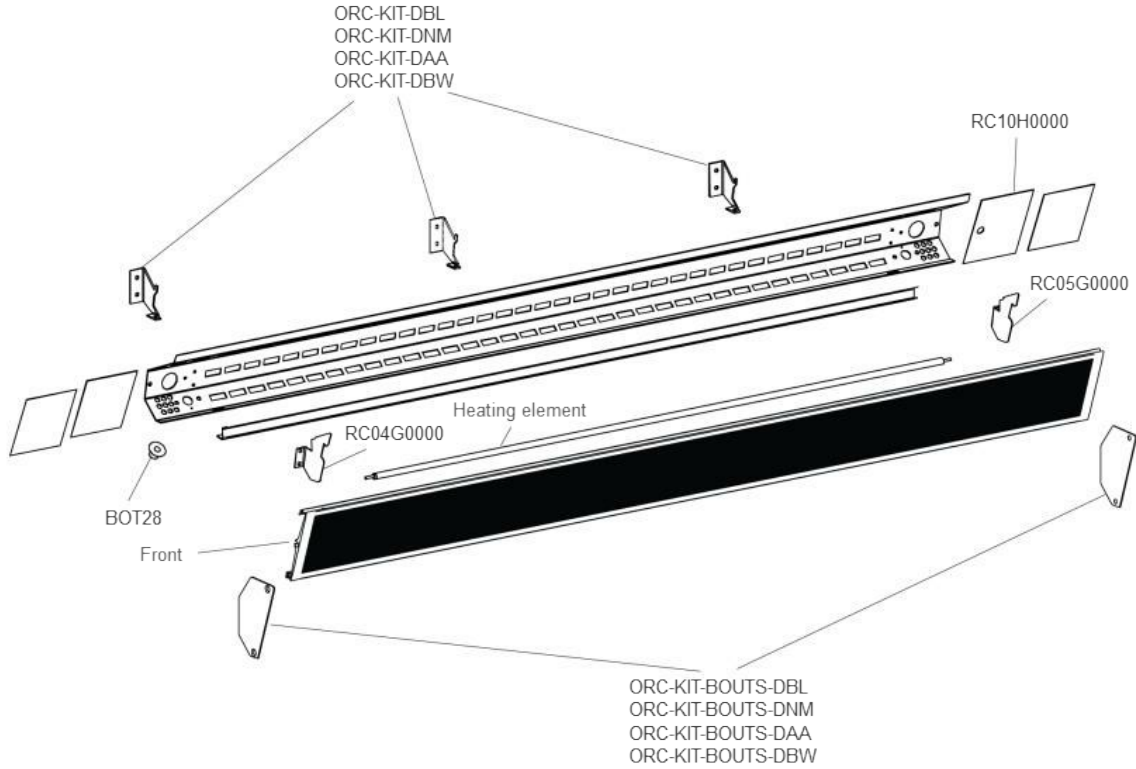

ORC *series*

Radiant Cove Heater

Watts	Élément chauffant Heating element						Devant Front	Longueur du produit Product length	
	120V	208V	240V	277V	347V	600V		po/in.	m m
390	4001000963	4001000964	4001000965	4001000966	-	-	RC02N3300D*	34	864
450	ELE533	ELE540	ELE547	ELE554	ELE561	-	RC02N3300D*	34	864
600	ELE534	ELE541	ELE548	ELE555	ELE562	-	RC02N2900D*	47	1194
750	ELE535	ELE542	ELE549	ELE556	ELE563	ELE574	RC02N0300D*	59	1499
900	ELE536	ELE543	ELE550	ELE557	ELE564	ELE575	RC02N3400D*	71	1803
1050	ELE537	ELE544	ELE551	ELE558	ELE565	ELE576	RC02N5800D*	83	2108
1200	ELE538	ELE545	ELE552	ELE559	ELE566	ELE577	RC02N8100D*	94	2388
1500	ELE539	ELE546	ELE553	ELE560	ELE567	4001000945	RC02N0600D*	113	2870