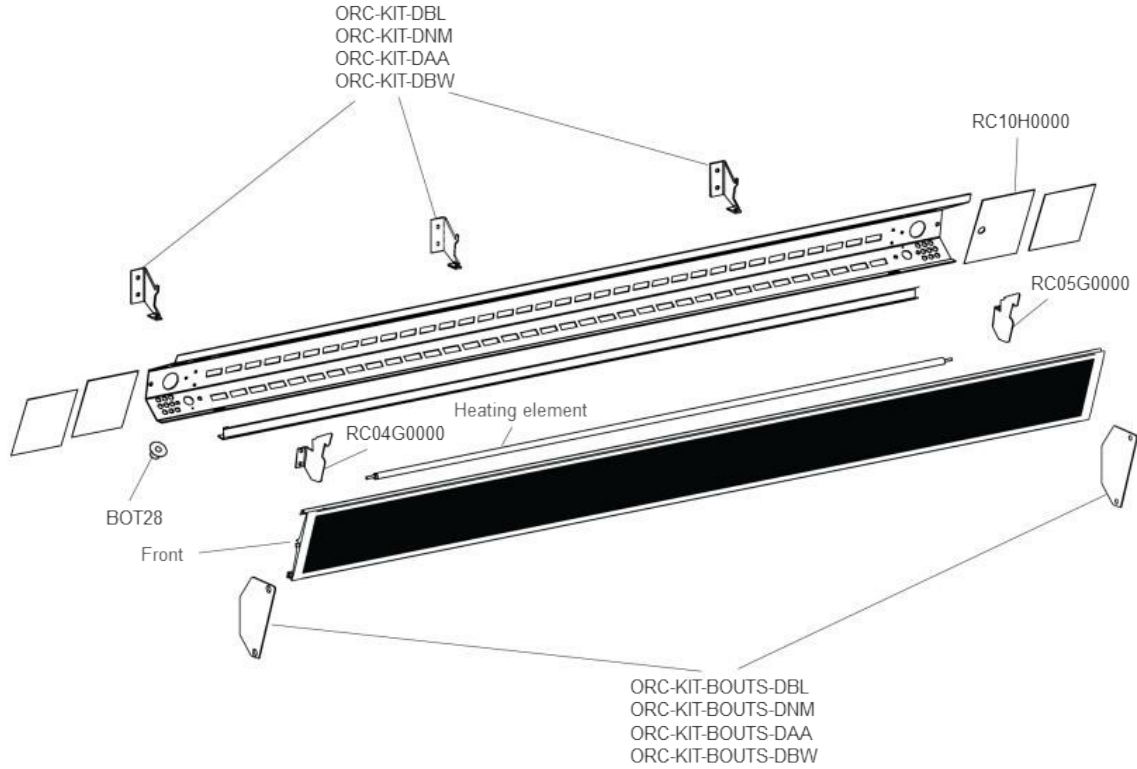

ORC *series*

Radiant Cove Heater

Watts	Élément chauffant Heating element						Devant Front	Longueur du produit Product length	
	120V	208V	240V	277V	347V	600V		po/in.	m m
390	4001000963	4001000964	4001000965	4001000966	-	-	RC02N3300D*	34	864
450	ELE533	ELE540	ELE547	ELE554	ELE561	-	RC02N3300D*	34	864
600	ELE534	ELE541	ELE548	ELE555	ELE562	-	RC02N2900D*	47	1194
750	ELE535	ELE542	ELE549	ELE556	ELE563	ELE574	RC02N0300D*	59	1499
900	ELE536	ELE543	ELE550	ELE557	ELE564	ELE575	RC02N3400D*	71	1803
1050	ELE537	ELE544	ELE551	ELE558	ELE565	ELE576	RC02N5800D*	83	2108
1200	ELE538	ELE545	ELE552	ELE559	ELE566	ELE577	RC02N8100D*	94	2388
1500	ELE539	ELE546	ELE553	ELE560	ELE567	4001000945	RC02N0600D*	113	2870