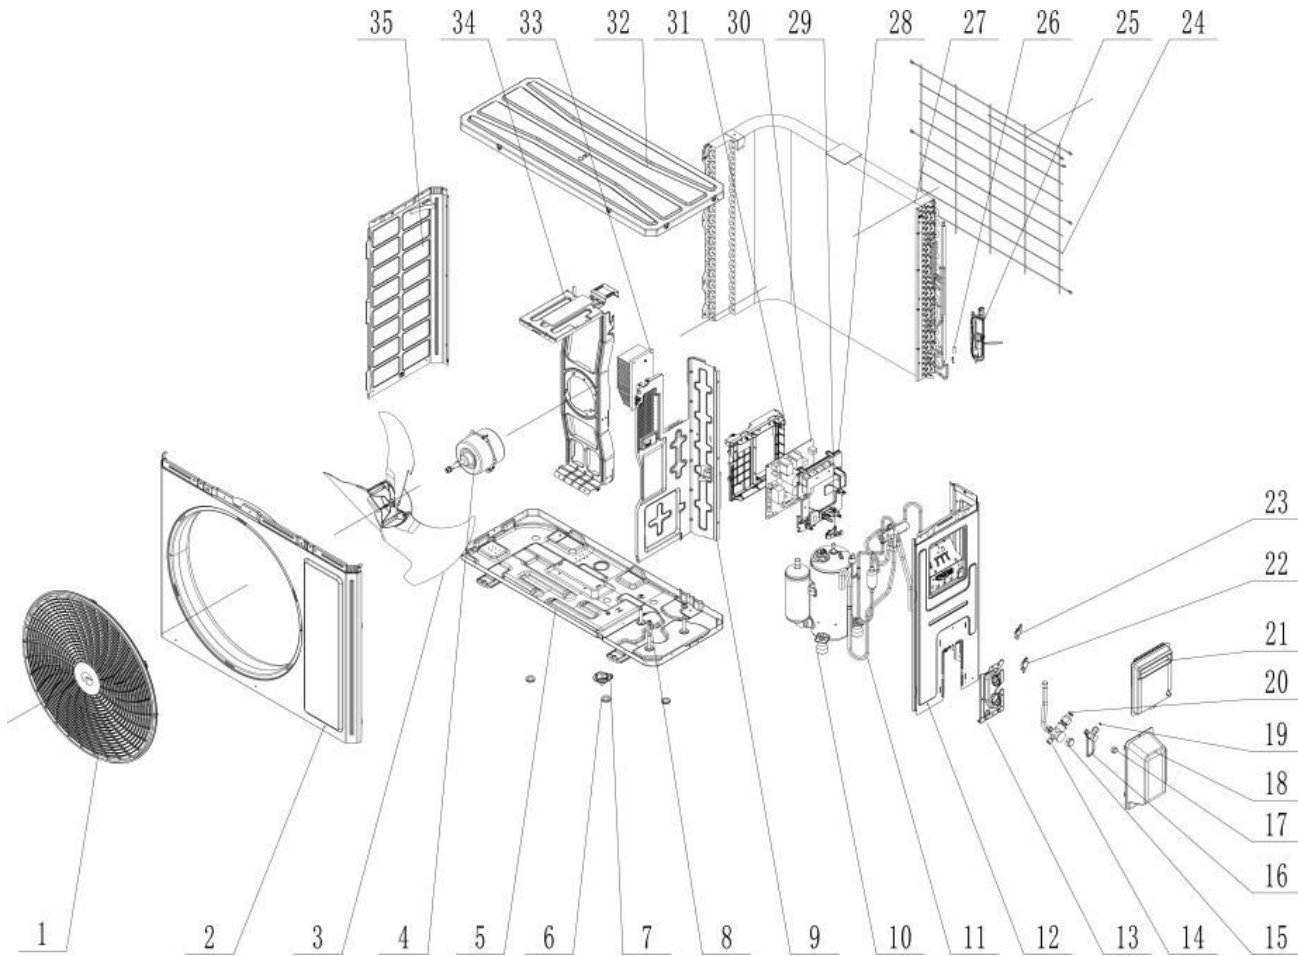

OTP-P *series*

Pacific Ductless Single Zone Heat Pump

# Dessin Drawing #	# Pièce Part #
1	OTP-016004060018
2	OTP- 000003060738
3	OTP-103002060027
4	OTP-15010400000102
5	OTP-01700006071115P
6	OTP-26113009
7	OTP-06813401
8	---
9	OTP-000075060173
10	OTP-009001060621
11	OTP-030152060982
12	OTP-00008106022710
13	---
14	OTP-070001060032
15	---
16	OTP-070001060022
17	---
18	OTP-200087060008
19	---
20	---
21	---
22	---
23	---
24	OTP-016001060087
25	---
26	OTP-3900030815
27	OTP-011002061925
28	OTP-20008206007701
29	OTP-200015060023
30	OTP-42200006007501
31	OTP-100002075322
32	OTP-000051060149
33	OTP-430034060150
34	OTP-017012060369
35	OTP-012055060389P