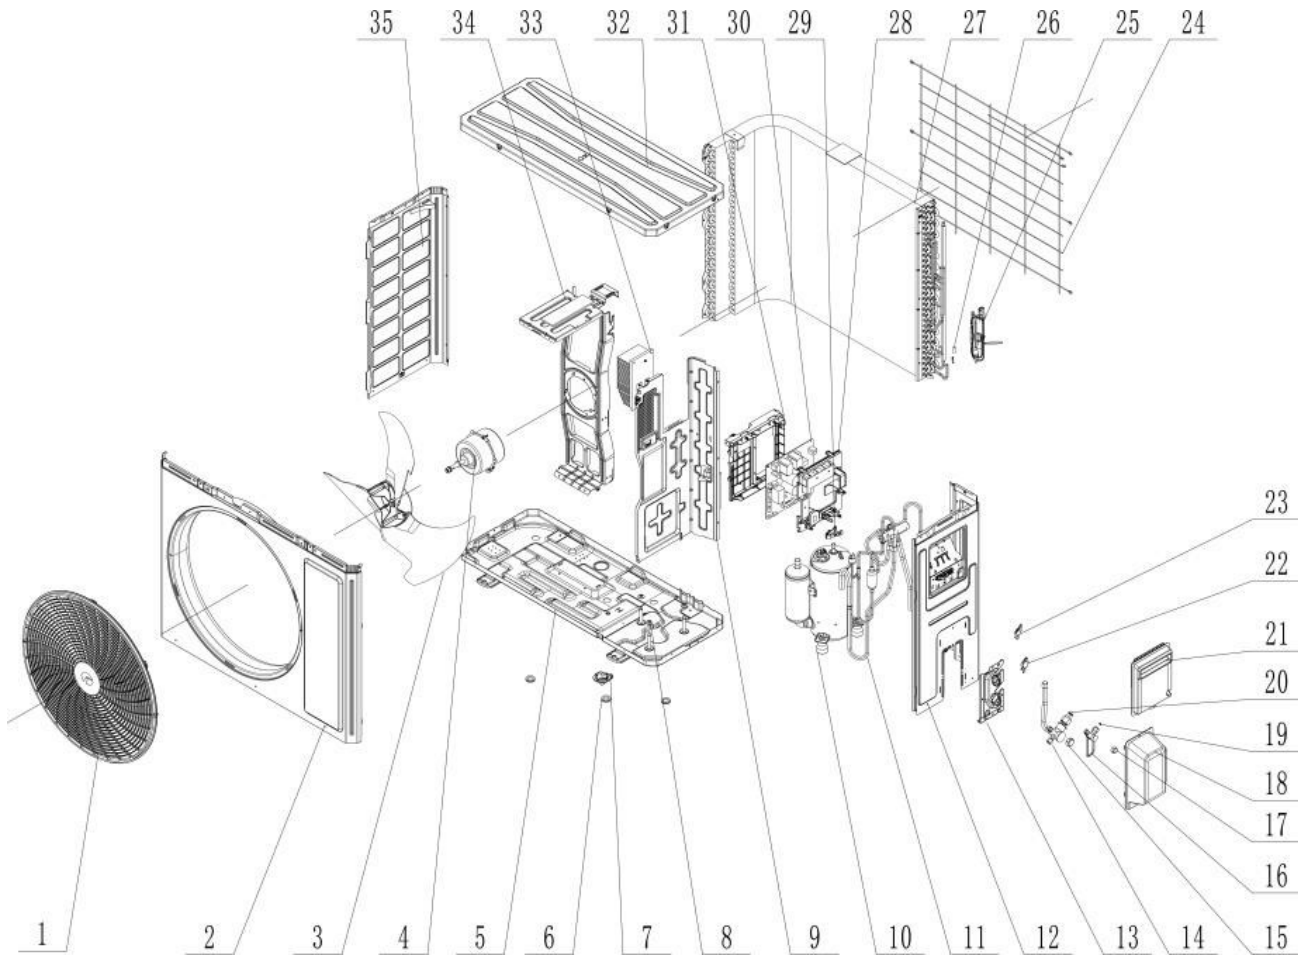

# OTP-P *series*

*Pacific Ductless Single Zone Heat Pump*

# Dessin Drawing #	# Pièce Part #
1	OTP-016004060018
2	OTP- 000003060738
3	OTP-103002060027
4	OTP-15010400000102
5	OTP-01700006071115P
6	OTP-26113009
7	OTP-06813401
8	---
9	OTP-000075060173
10	OTP-009001060621
11	OTP-030152060982
12	OTP-00008106022710
13	---
14	OTP-070001060032
15	---
16	OTP-070001060022
17	---
18	OTP-200087060008
19	---
20	---
21	---
22	---
23	---
24	OTP-016001060087
25	---
26	OTP-3900030815
27	OTP-011002061925
28	OTP-20008206007701
29	OTP-200015060023
30	OTP-42200006007501
31	OTP-100002075322
32	OTP-000051060149
33	OTP-430034060150
34	OTP-017012060369
35	OTP-012055060389P