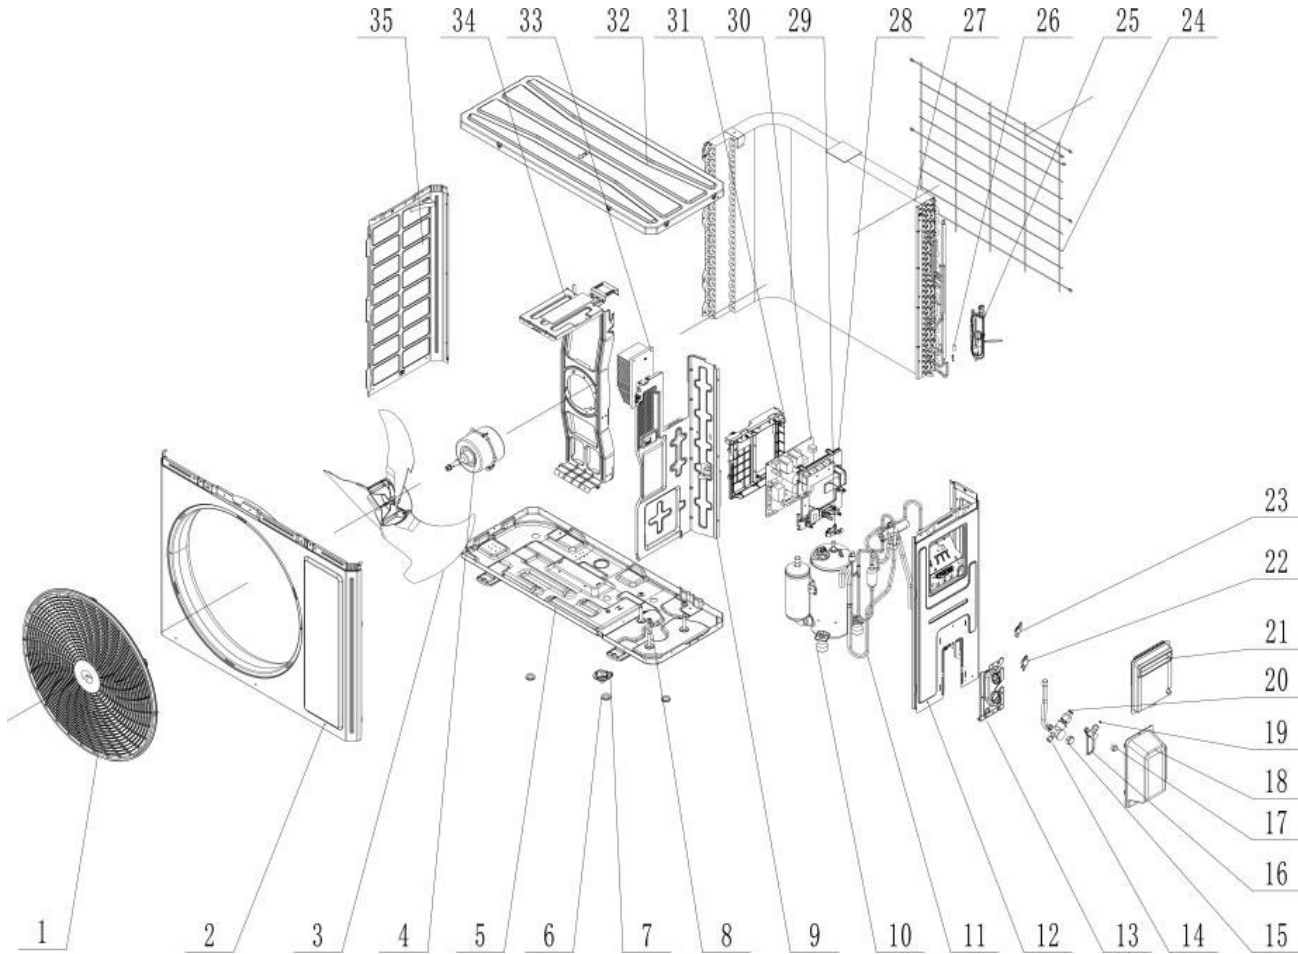

# OTP-P *series*

*Pacific Ductless Single Zone Heat Pump*

# Dessin Drawing #	# Pièce Part #
1	OTP-016004060018
2	OTP- 000003060738
3	OTP-103002060027
4	OTP-15010400000102
5	OTP-01700006071115P
6	OTP-26113009
7	OTP-06813401
8	---
9	OTP-000075060173
10	OTP-009001060621
11	OTP-030152060982
12	OTP-00008106022710
13	---
14	OTP-070001060032
15	---
16	OTP-070001060022
17	---
18	OTP-200087060008
19	---
20	---
21	---
22	---
23	---
24	OTP-016001060087
25	---
26	OTP-3900030815
27	OTP-011002061925
28	OTP-20008206007701
29	OTP-200015060023
30	OTP-42200006007501
31	OTP-100002075322
32	OTP-000051060149
33	OTP-430034060150
34	OTP-017012060369
35	OTP-012055060389P