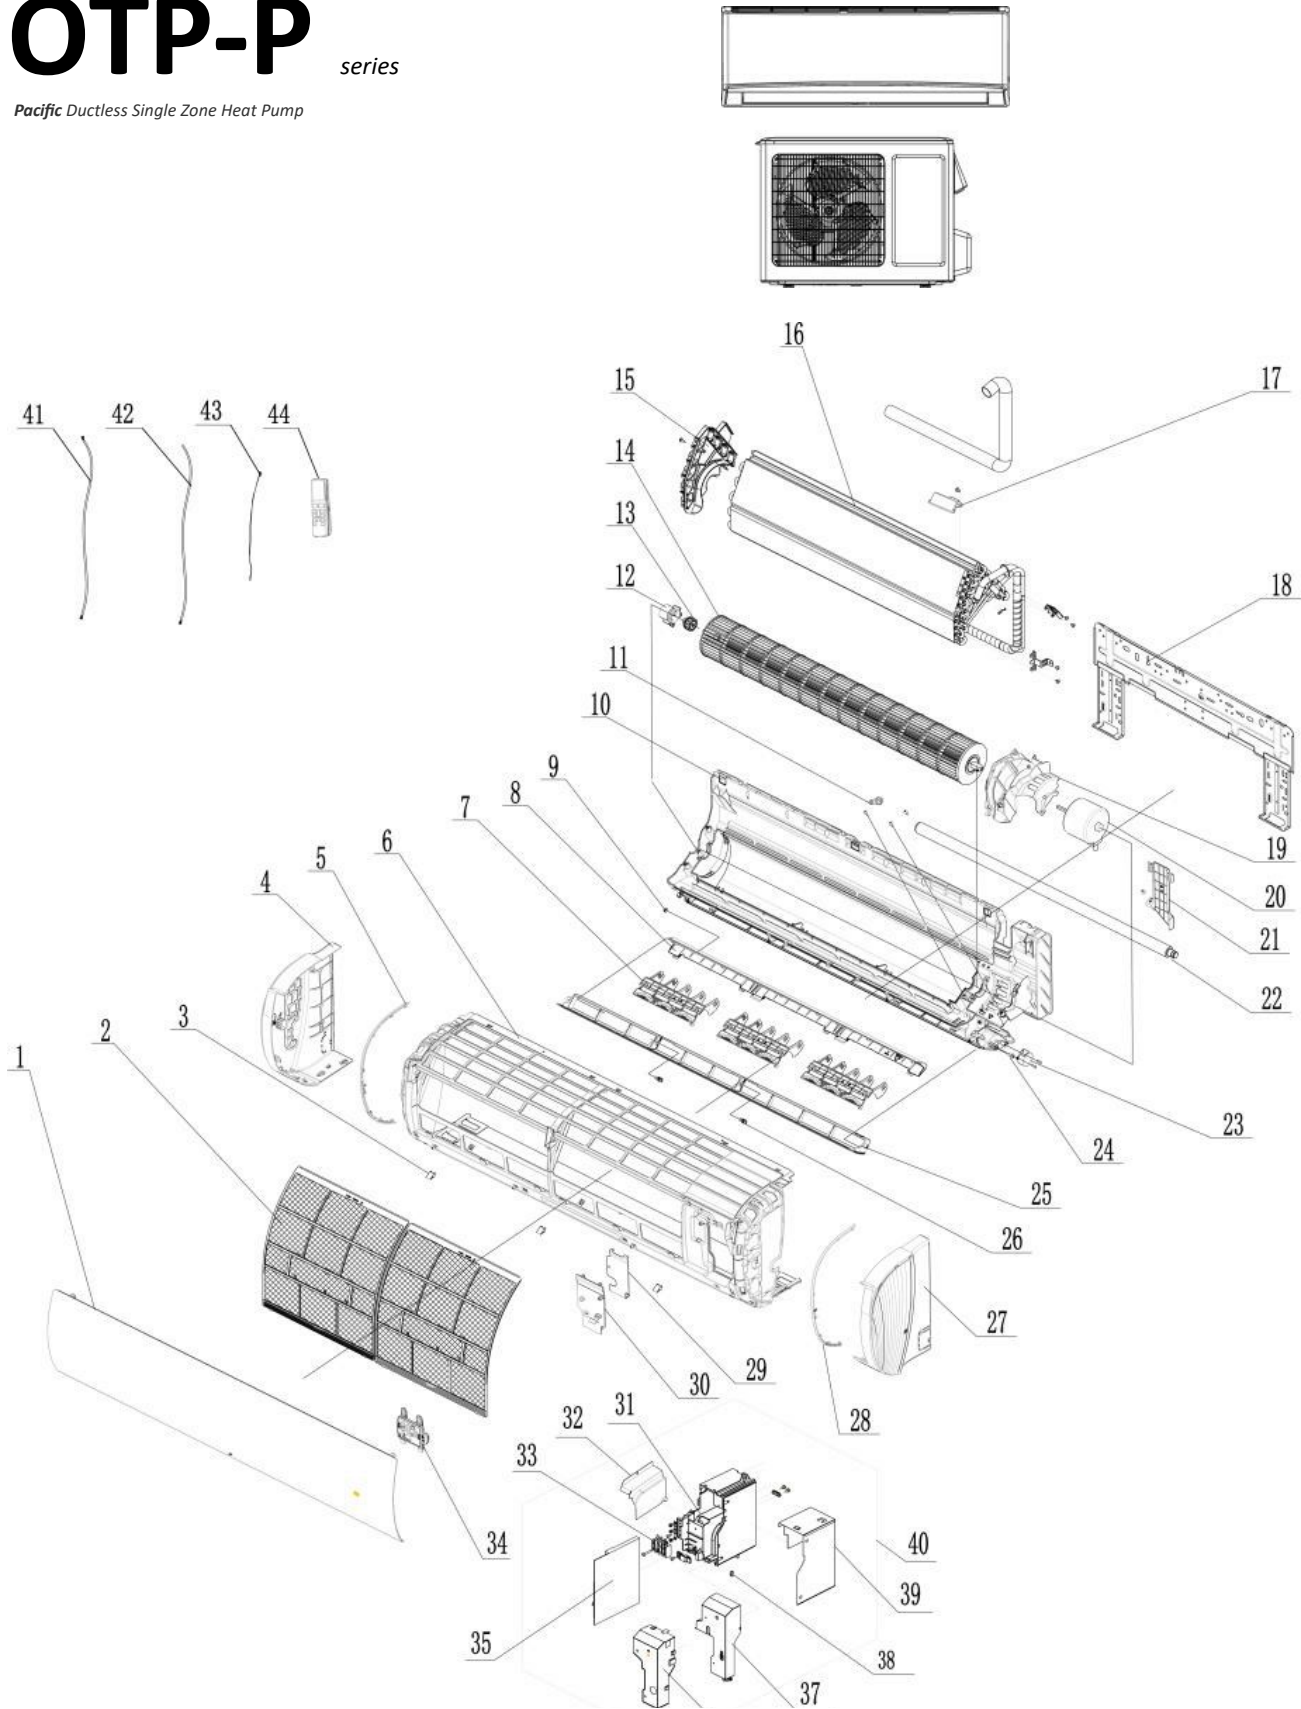

OTP-P series

Pacific Ductless Single Zone Heat Pump

# Dessin Drawing #	# Pièce Part #
1	OTP-272600001910
2	OTP-1101200703
3	OTP-2425201906
4	OTP-200085060008
5	---
6	---
7	---
8	OTP-26112384
9	OTP-10512037
10	OTP-000001000075
11	OTP-76712012
12	OTP-26152025
13	OTP-76512051
14	OTP-10352057
15	OTP-24212178
16	OTP-01100106192101
17	---
18	OTP-01252229
19	OTP-26112515
20	OTP-150104060116
21	OTP-2611218801
22	OTP-0523001405
23	OTP-1521210704
24	OTP-73012005
25	OTP-200004060018
26	OTP-10542036
27	OTP-200086060007
28	---
29	---
30	OTP-200082060001
31	OTP-200013060001
32	---
33	OTP-422000000022
34	OTP-300001060400
35	OTP-300002062522
36	---
37	OTP-200082060002
38	OTP-4202021924
39	---
40	OTP-100002076475
41	---
42	---
43	OTP-3900031302
44	OTP-305001060106_Y15038