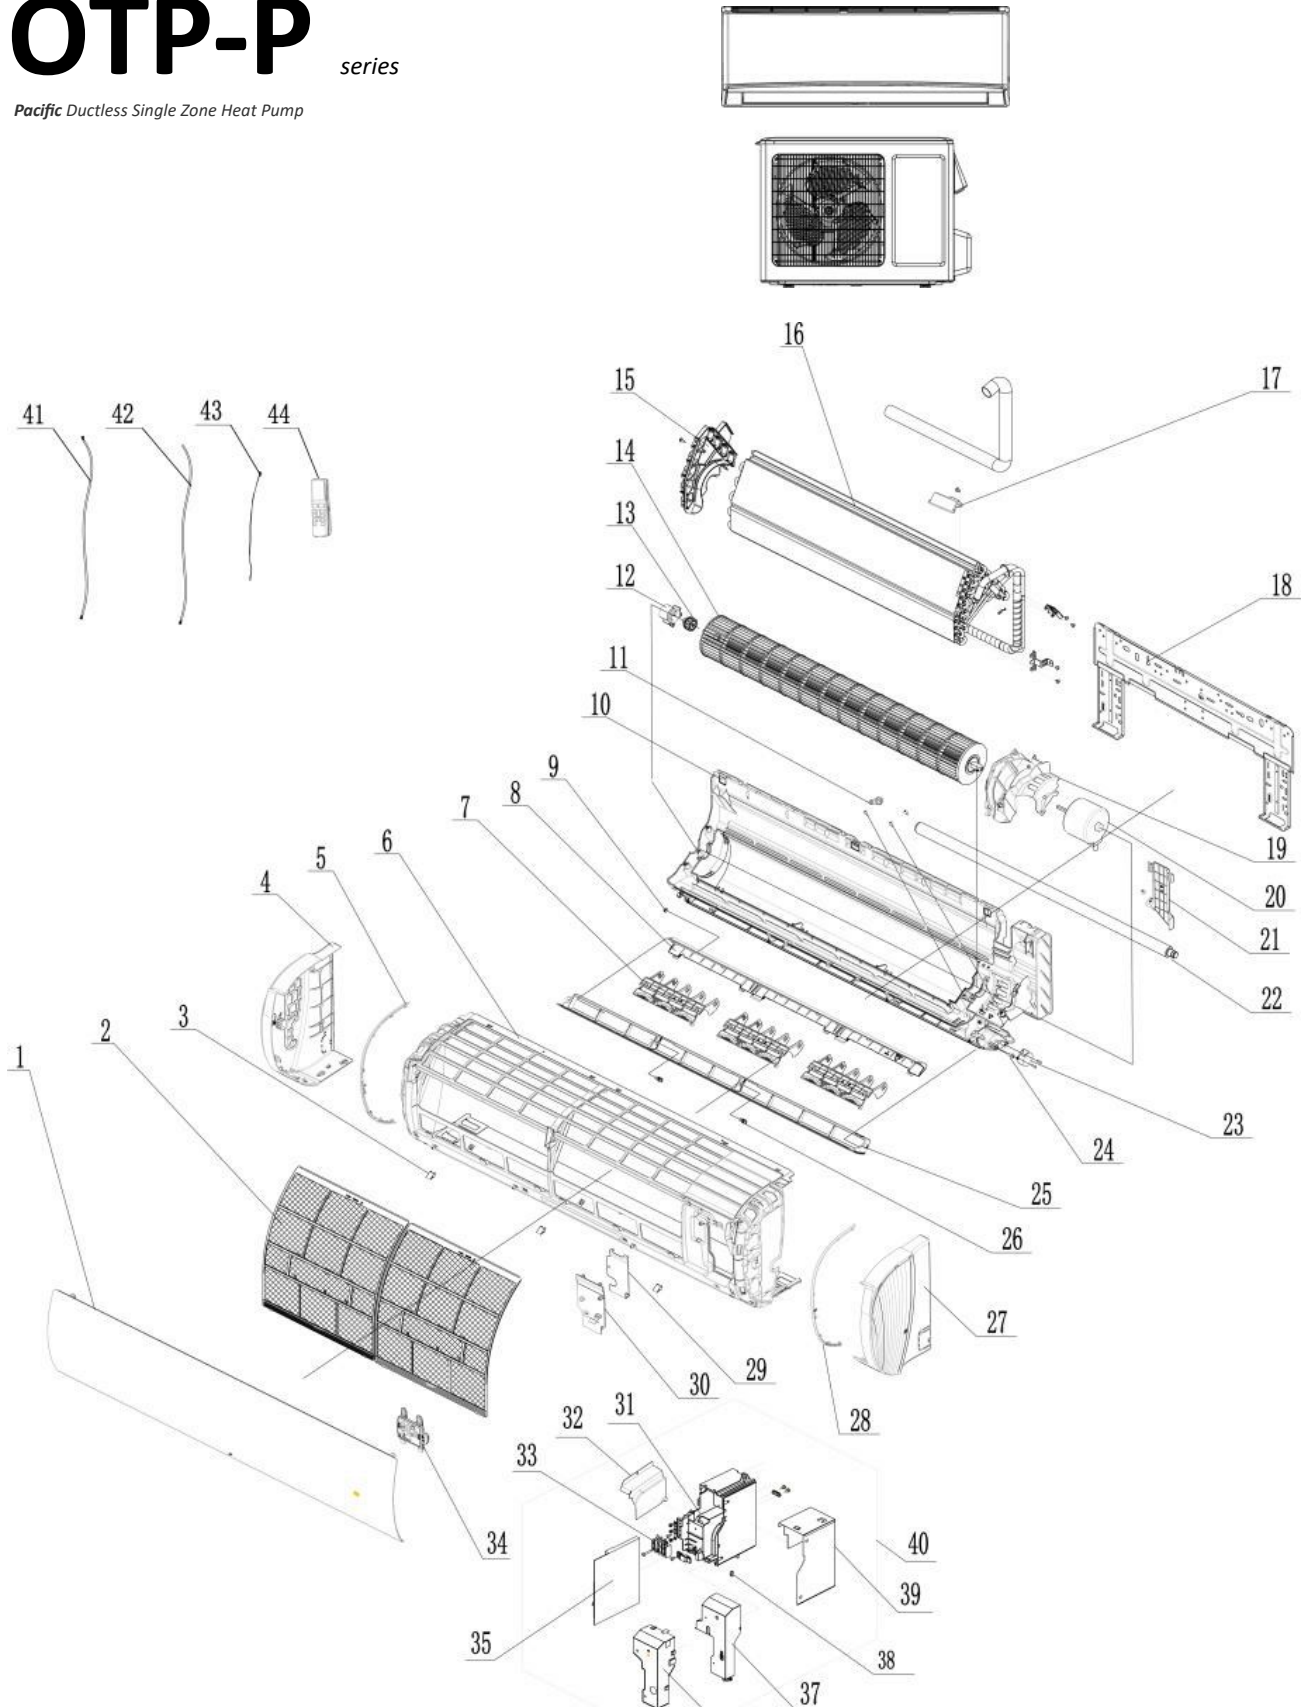

OTP-P series

Pacific Ductless Single Zone Heat Pump

# Dessin Drawing #	# Pièce Part #
1	OTP-272600001910
2	OTP-1101200703
3	OTP-2425201906
4	OTP-200085060008
5	---
6	---
7	---
8	OTP-26112384
9	OTP-10512037
10	OTP-000001000075
11	OTP-76712012
12	OTP-26152025
13	OTP-76512051
14	OTP-10352057
15	OTP-24212178
16	OTP-01100106192101
17	---
18	OTP-01252229
19	OTP-26112515
20	OTP-150104060116
21	OTP-2611218801
22	OTP-0523001405
23	OTP-1521210704
24	OTP-73012005
25	OTP-200004060018
26	OTP-10542036
27	OTP-200086060007
28	---
29	---
30	OTP-200082060001
31	OTP-200013060001
32	---
33	OTP-422000000022
34	OTP-300001060400
35	OTP-300002062522
36	---
37	OTP-200082060002
38	OTP-4202021924
39	---
40	OTP-100002076475
41	---
42	---
43	OTP-3900031302
44	OTP-305001060106_Y15038