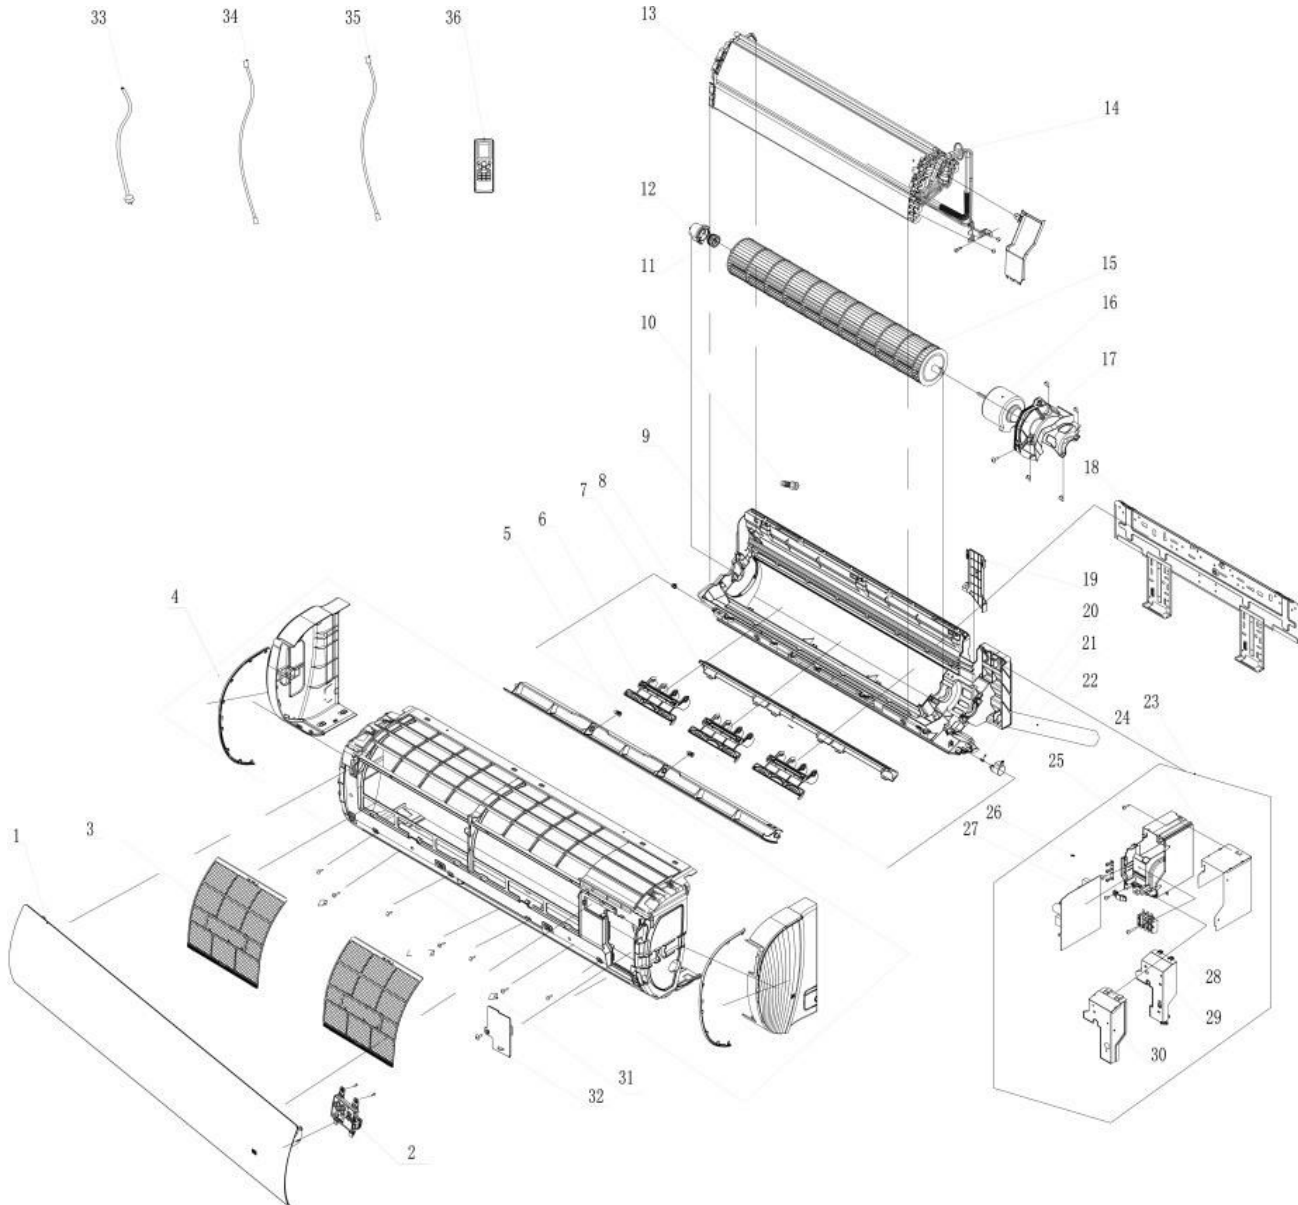

OTP-P series

Pacific Ductless Single Zone Heat Pump

# Dessin Drawing #	# Pièce Part #
1	OTP-272600002184
2	OTP-300001060400
3	OTP-1112208906
4	OTP-1112208906
5	OTP-10542036
6	OTP-200004060019
7	OTP-26112512
8	OTP-10512037
9	OTP-00000100001
10	OTP-76712012
11	OTP-76512051
12	OTP-26152025
13	OTP-24212177
14	OTP-011001000422
15	OTP-10352060
16	OTP-15010406008801
17	OTP-26112511
18	OTP-01362026
19	OTP-2611218801
20	OTP-73012005
21	OTP-1521210704
22	OTP-05230014
23	OTP-100002078662
24	---
25	OTP-200013060001
26	OTP-4202021916
27	OTP-300002062522
28	OTP-422000000022
29	OTP-200082060002
30	---
31	OTP-242520179
32	OTP-200082060001
33	OTP-71010105
34	---
35	---
36	OTP-305001060106_Y15038