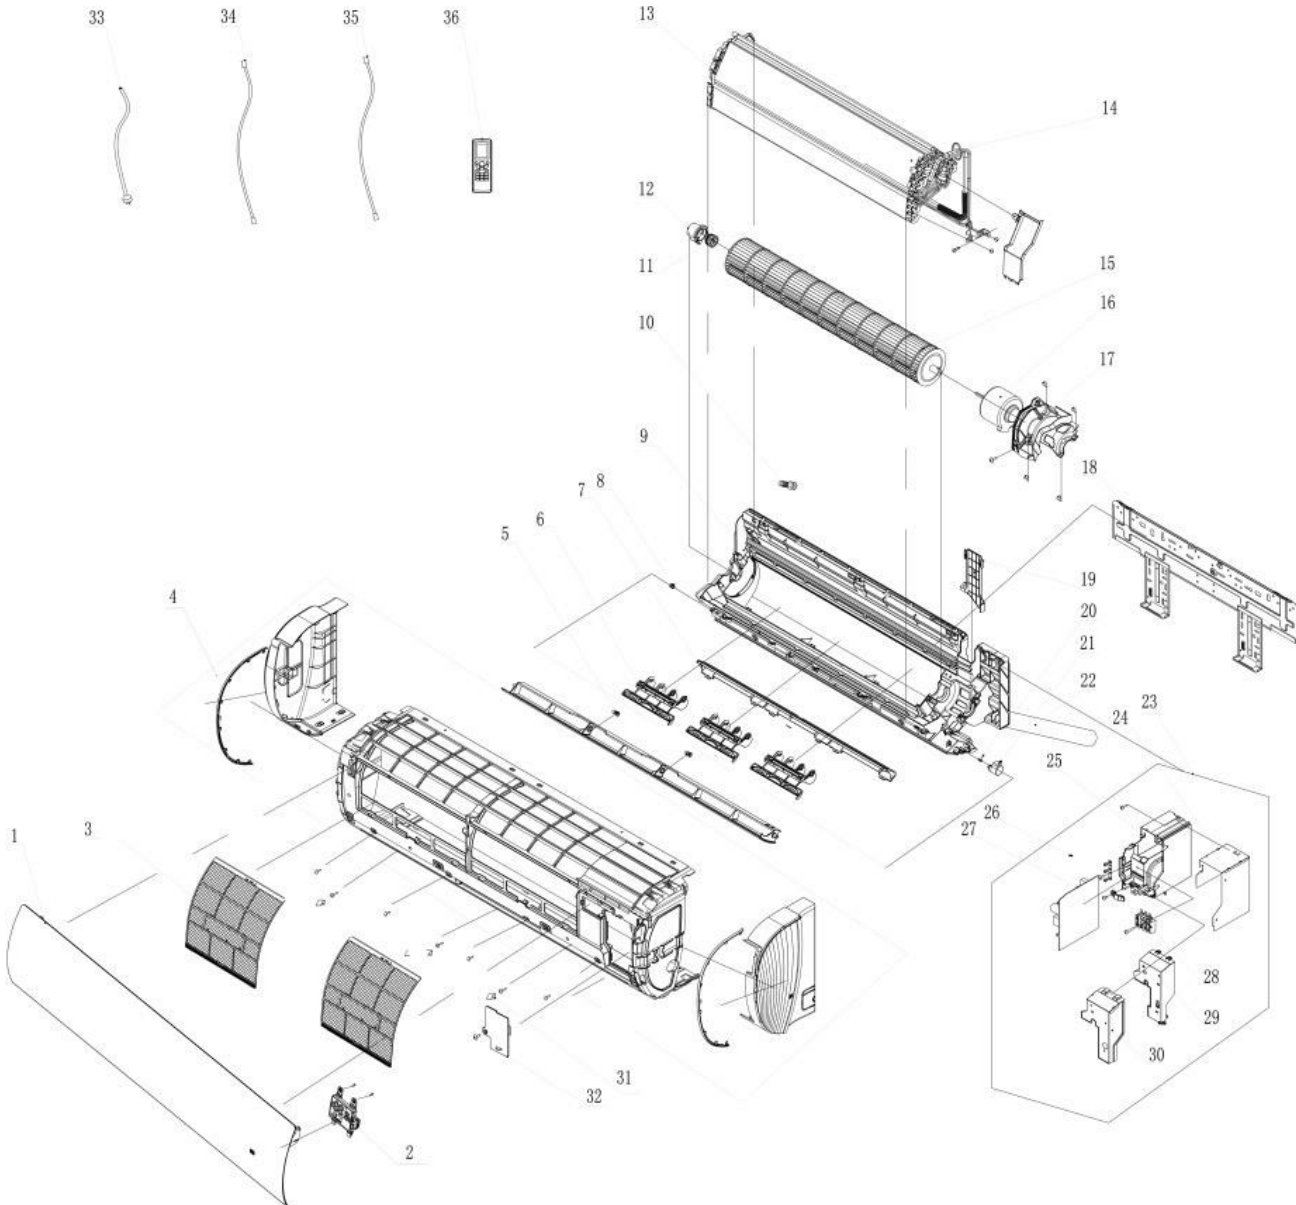

# OTP-P *series*

*Pacific Ductless Single Zone Heat Pump*

| # Dessin<br>Drawing # | # Pièce<br>Part #       |
|-----------------------|-------------------------|
| 1                     | OTP-272600002184        |
| 2                     | OTP-300001060400        |
| 3                     | OTP-1112208906          |
| 4                     | OTP-1112208906          |
| 5                     | OTP-10542036            |
| 6                     | OTP-200004060019        |
| 7                     | OTP-26112512            |
| 8                     | OTP-10512037            |
| 9                     | OTP-00000100001         |
| 10                    | OTP-76712012            |
| 11                    | OTP-76512051            |
| 12                    | OTP-26152025            |
| 13                    | OTP-24212177            |
| 14                    | OTP-011001000422        |
| 15                    | OTP-10352060            |
| 16                    | OTP-15010406008801      |
| 17                    | OTP-26112511            |
| 18                    | OTP-01362026            |
| 19                    | OTP-2611218801          |
| 20                    | OTP-73012005            |
| 21                    | OTP-1521210704          |
| 22                    | OTP-05230014            |
| 23                    | OTP-100002078662        |
| 24                    | ---                     |
| 25                    | OTP-200013060001        |
| 26                    | OTP-4202021916          |
| 27                    | OTP-300002062522        |
| 28                    | OTP-422000000022        |
| 29                    | OTP-200082060002        |
| 30                    | ---                     |
| 31                    | OTP-242520179           |
| 32                    | OTP-200082060001        |
| 33                    | OTP-71010105            |
| 34                    | ---                     |
| 35                    | ---                     |
| 36                    | OTP-305001060106_Y15038 |