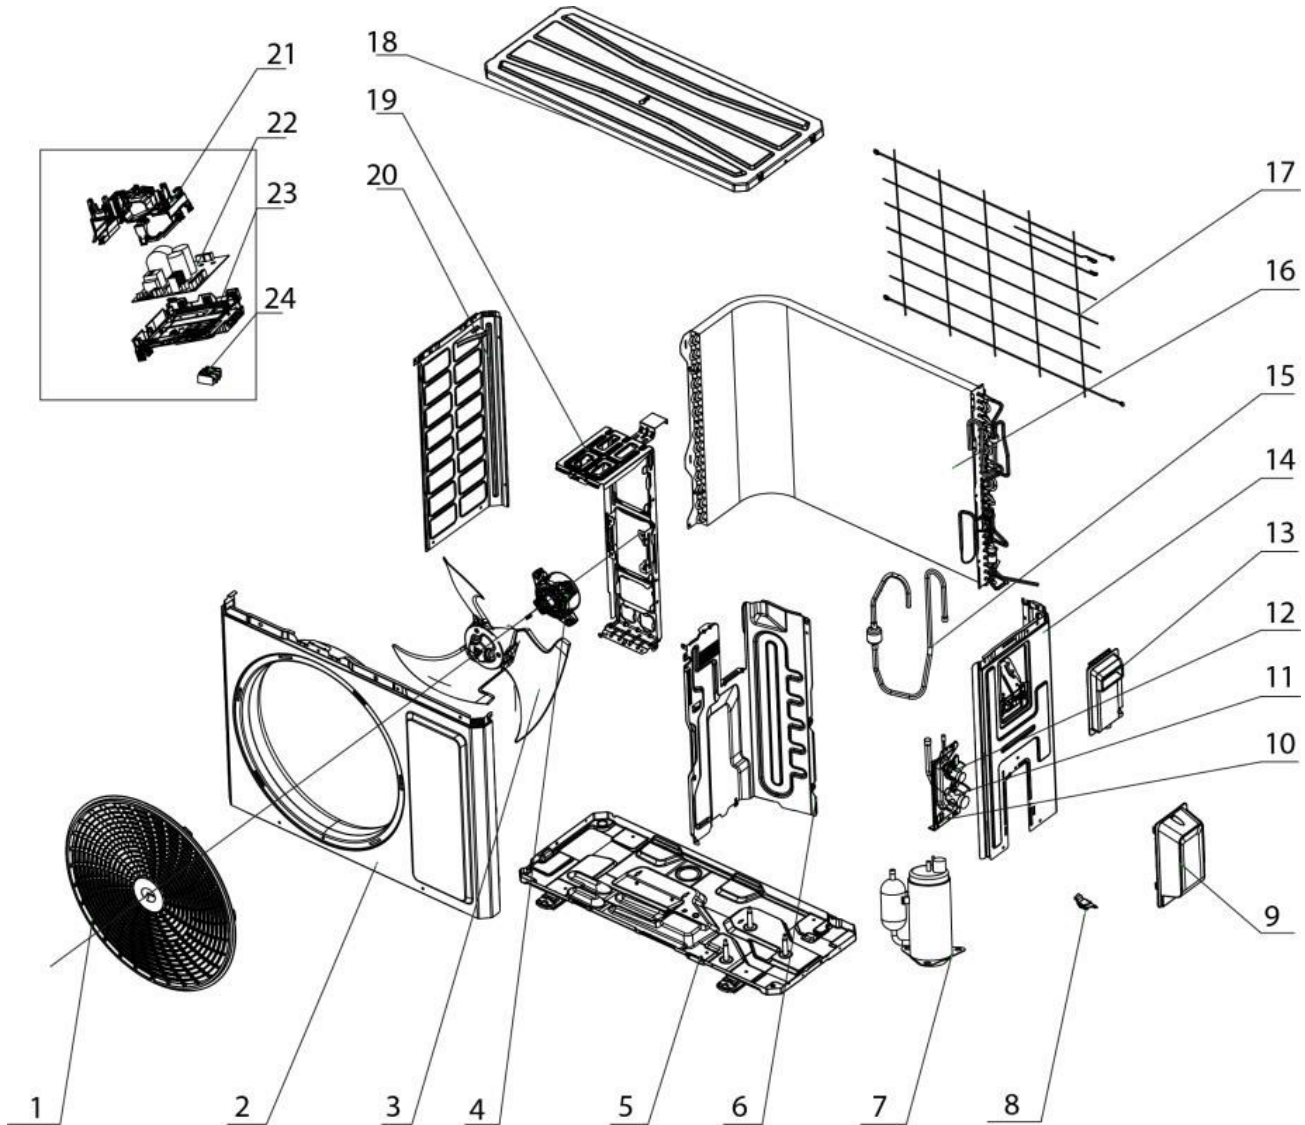

OTP-P series

Pacific Ductless Single Zone Heat Pump

# Dessin Drawing #	# Pièce Part #
1	OTP-016004060011
2	OTP-01202206001002P01
3	OTP-103002060015
4	OTP-15010406009503
5	OTP-017000060759P
6	OTP-000075060126
7	OTP-009001060664
8	---
9	OTP-200087060004
10	OTP-012044060022P
11	OTP-070001060024
12	OTP-070001060022
13	---
14	OTP-00008106028901
15	---
16	OTP-011002062026
17	OTP-016001060082
18	OTP-000097060355
19	OTP-01204806014001
20	OTP-012055060395P01
21	---
22	OTP-300027062544
23	OTP-100002076321
24	OTP-42200006007501