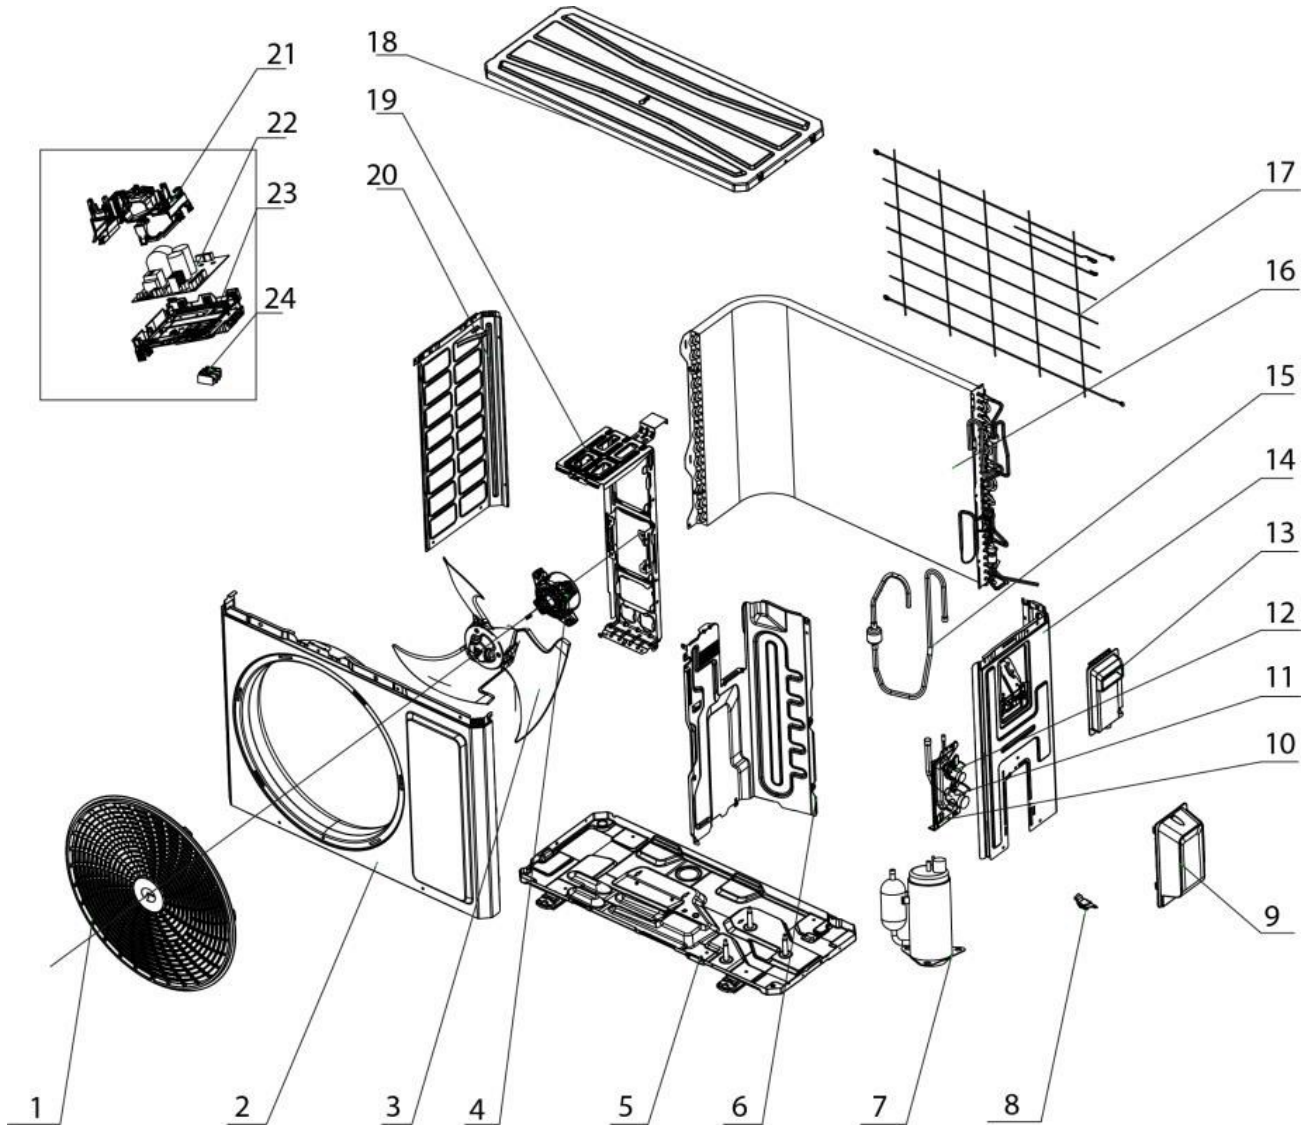

# OTP-P series

*Pacific Ductless Single Zone Heat Pump*

# Dessin Drawing #	# Pièce Part #
1	OTP-016004060011
2	OTP-01202206001002P01
3	OTP-103002060015
4	OTP-15010406009503
5	OTP-017000060759P
6	OTP-000075060126
7	OTP-009001060664
8	---
9	OTP-200087060004
10	OTP-012044060022P
11	OTP-070001060024
12	OTP-070001060022
13	---
14	OTP-00008106028901
15	---
16	OTP-011002062026
17	OTP-016001060082
18	OTP-000097060355
19	OTP-01204806014001
20	OTP-012055060395P01
21	---
22	OTP-300027062544
23	OTP-100002076321
24	OTP-42200006007501