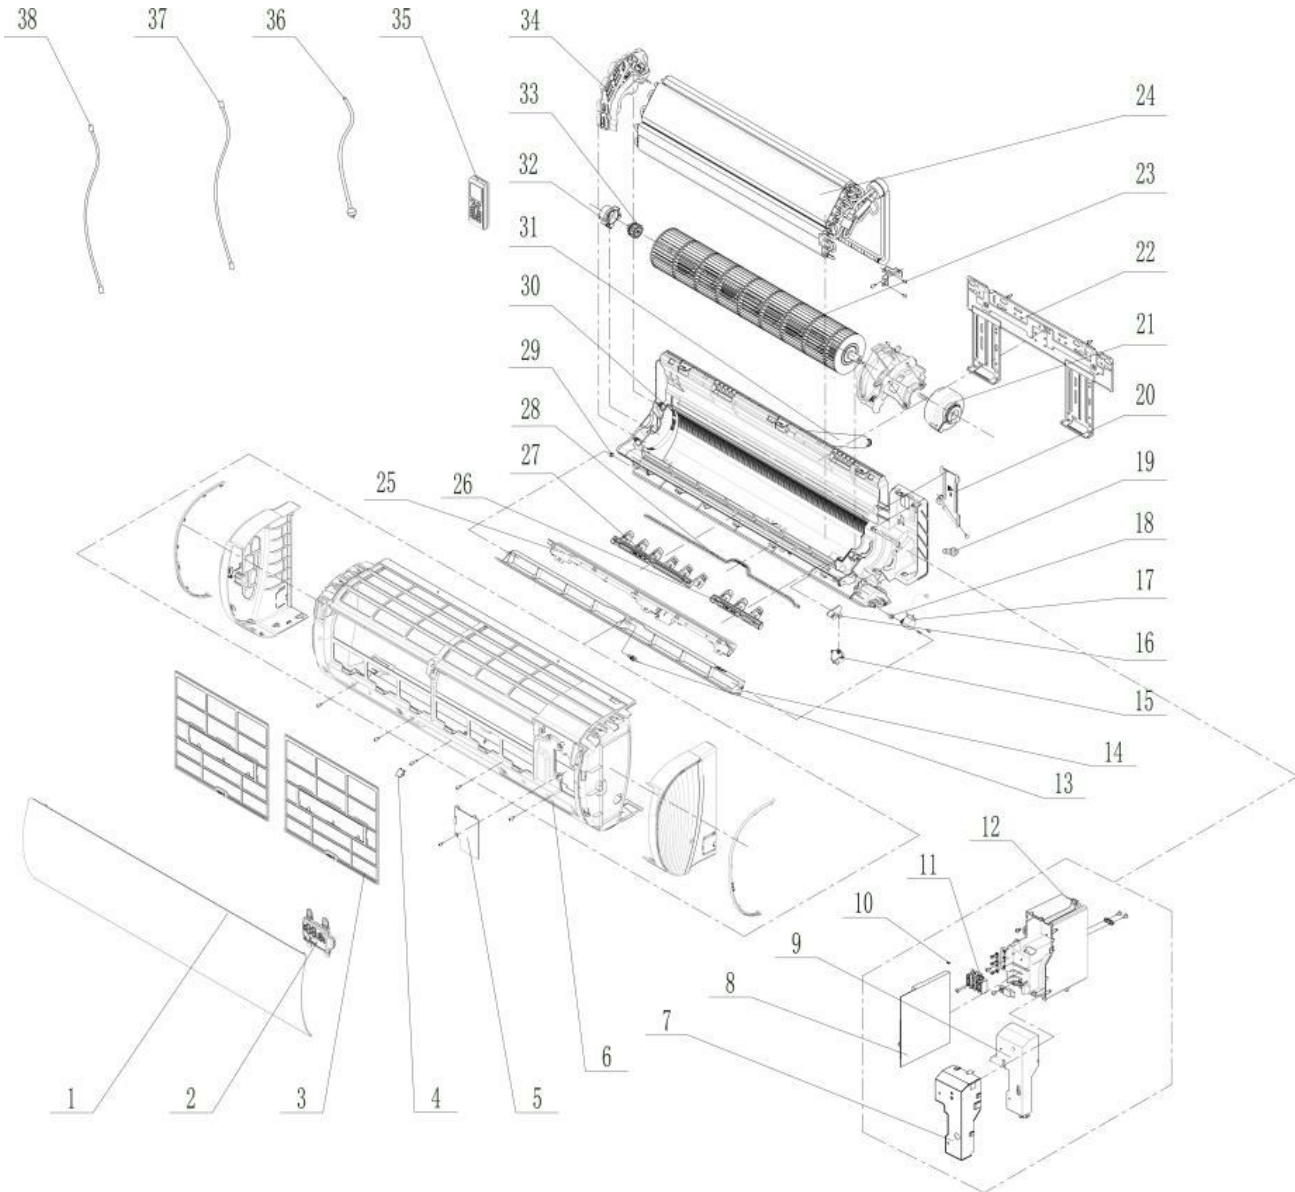

# OTP-P series

Pacific Ductless Single Zone Heat Pump

# Dessin Drawing #	# Pièce Part #
1	OTP-272600001908
2	OTP-300001000202
3	OTP-1112246803
4	OTP-242520179
5	---
6	OTP-000002060044
7	---
8	OTP-300002062522
9	OTP-100002077488
10	OTP-4202021906
11	OTP-422000000022
12	OTP-100002077488
13	OTP-10542036
14	OTP-200004060017
15	OTP-1521210712
16	OTP-10512727
17	OTP-1521210108
18	OTP-73012005
19	OTP-76712012
20	OTP-2611216401
21	OTP-15010406002902
22	OTP-01252484
23	OTP-10352056
24	OTP-01002976
25	OTP-26112436
26	OTP-10512726
27	OTP-10512725
28	OTP-10582459
29	OTP-10512037
30	OTP-000001000076
31	OTP-05230014
32	OTP-26152022
33	OTP-76512051
34	OTP-24212179
35	OTP-305001060106_Y15038