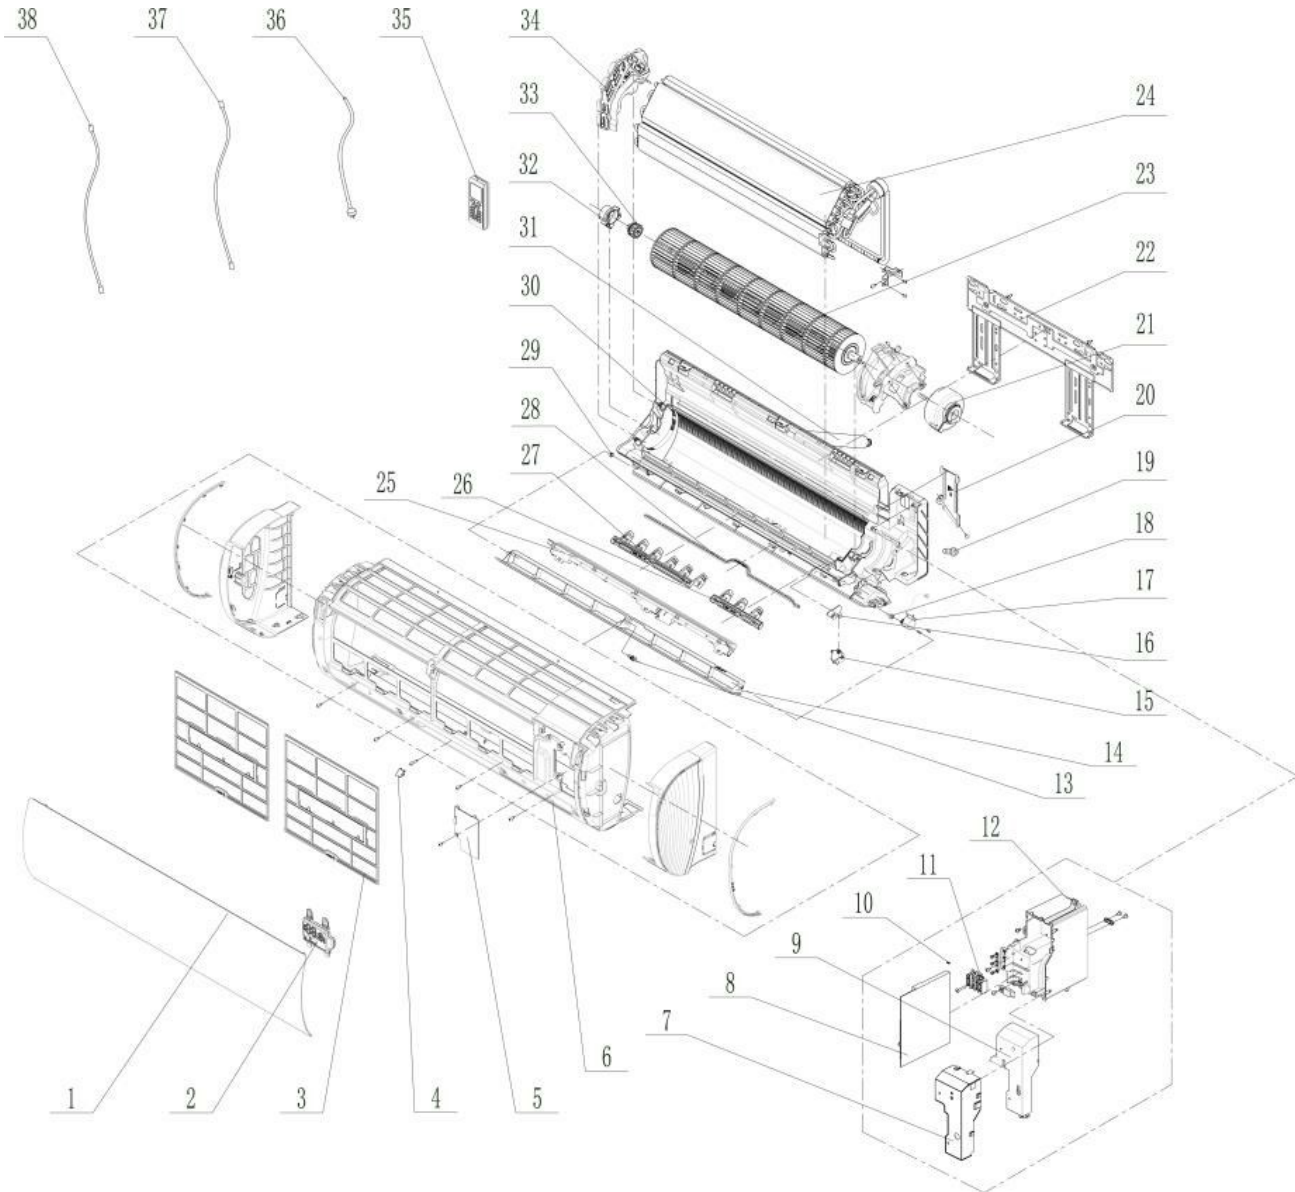

OTP-P series

Pacific Ductless Single Zone Heat Pump

# Dessin Drawing #	# Pièce Part #
1	OTP-272600001908
2	OTP-300001000202
3	OTP-1112246803
4	OTP-242520179
5	---
6	OTP-000002060044
7	---
8	OTP-300002062522
9	OTP-100002077488
10	OTP-4202021906
11	OTP-422000000022
12	OTP-100002077488
13	OTP-10542036
14	OTP-200004060017
15	OTP-1521210712
16	OTP-10512727
17	OTP-1521210108
18	OTP-73012005
19	OTP-76712012
20	OTP-2611216401
21	OTP-15010406002902
22	OTP-01252484
23	OTP-10352056
24	OTP-01002976
25	OTP-26112436
26	OTP-10512726
27	OTP-10512725
28	OTP-10582459
29	OTP-10512037
30	OTP-000001000076
31	OTP-05230014
32	OTP-26152022
33	OTP-76512051
34	OTP-24212179
35	OTP-305001060106_Y15038