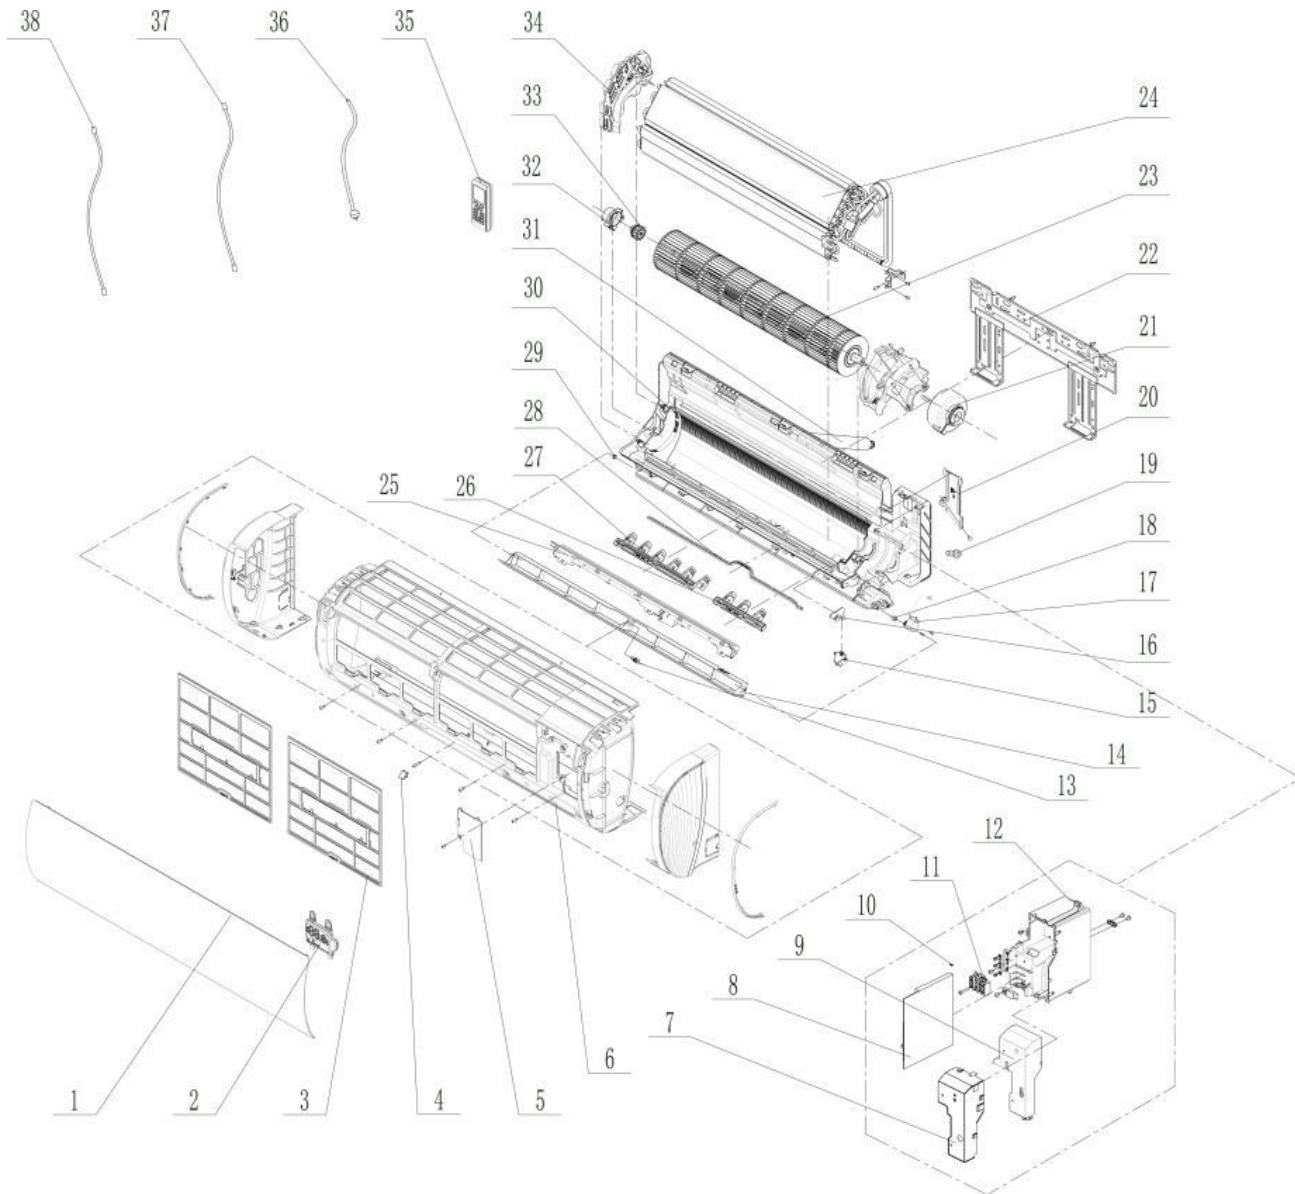

OTP-P series

Pacific Ductless Single Zone Heat Pump

# Dessin Drawing #	# Pièce Part #
1	OTP-272600001908
2	OTP-300001000202
3	OTP-1112246803
4	OTP-242520179
5	---
6	OTP-000002060044
7	---
8	OTP-300002062522
9	OTP-100002077488
10	OTP-4202021906
11	OTP-422000000022
12	OTP-100002077488
13	OTP-10542036
14	OTP-200004060017
15	OTP-1521210712
16	OTP-10512727
17	OTP-1521210108
18	OTP-73012005
19	OTP-76712012
20	OTP-2611216401
21	OTP-15010406002902
22	OTP-01252484
23	OTP-10352056
24	OTP-01002976
25	OTP-26112436
26	OTP-10512726
27	OTP-10512725
28	OTP-10582459
29	OTP-10512037
30	OTP-000001000076
31	OTP-05230014
32	OTP-26152022
33	OTP-76512051
34	OTP-24212179
35	OTP-305001060106_Y15038