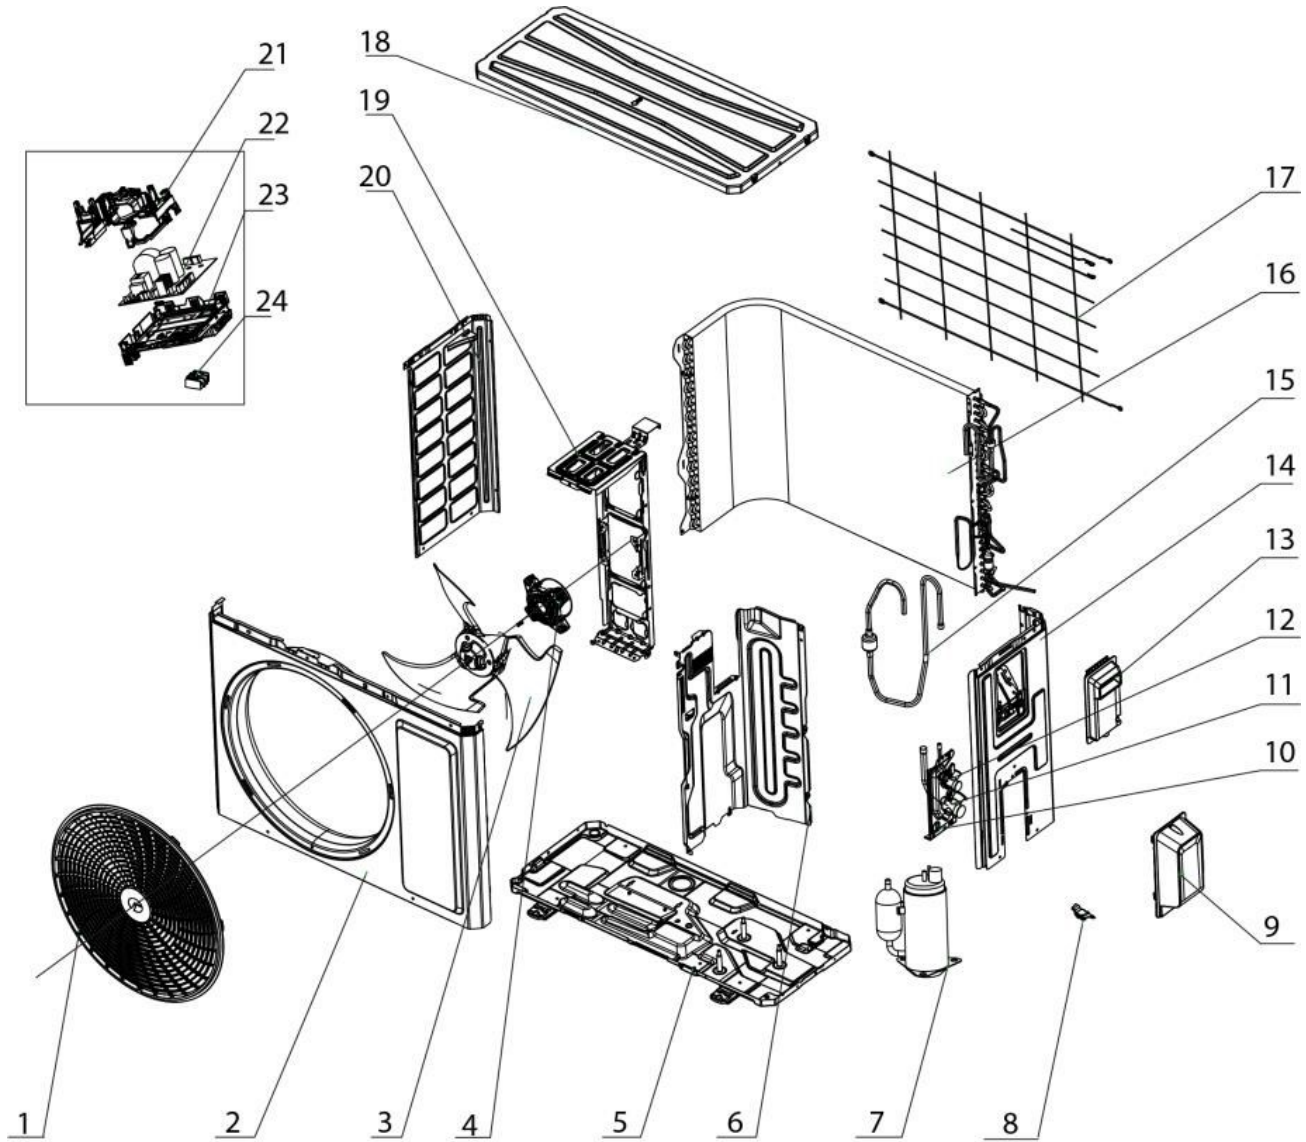

OTP-P series

Pacific Ductless Single Zone Heat Pump

# Dessin Drawing #	# Pièce Part #
1	OTP-016004060011
2	OTP-01202206001002P01
3	OTP-103002060015
4	OTP-15010406009503
5	OTP-017000060759P
6	OTP-000075060126
7	OTP-009001060611
8	---
9	OTP-200087060004
10	OTP-012044060022P
11	---
12	OTP-070001060022
13	---
14	OTP-00008106028901
15	OTP-035006062266
16	OTP-011002061734
17	OTP-016001060082
18	OTP-000097060355
19	OTP-01204806014001
20	OTP-012055060395P01
21	---
22	OTP-300027062567
23	OTP-100002075459
24	OTP-42200006007501