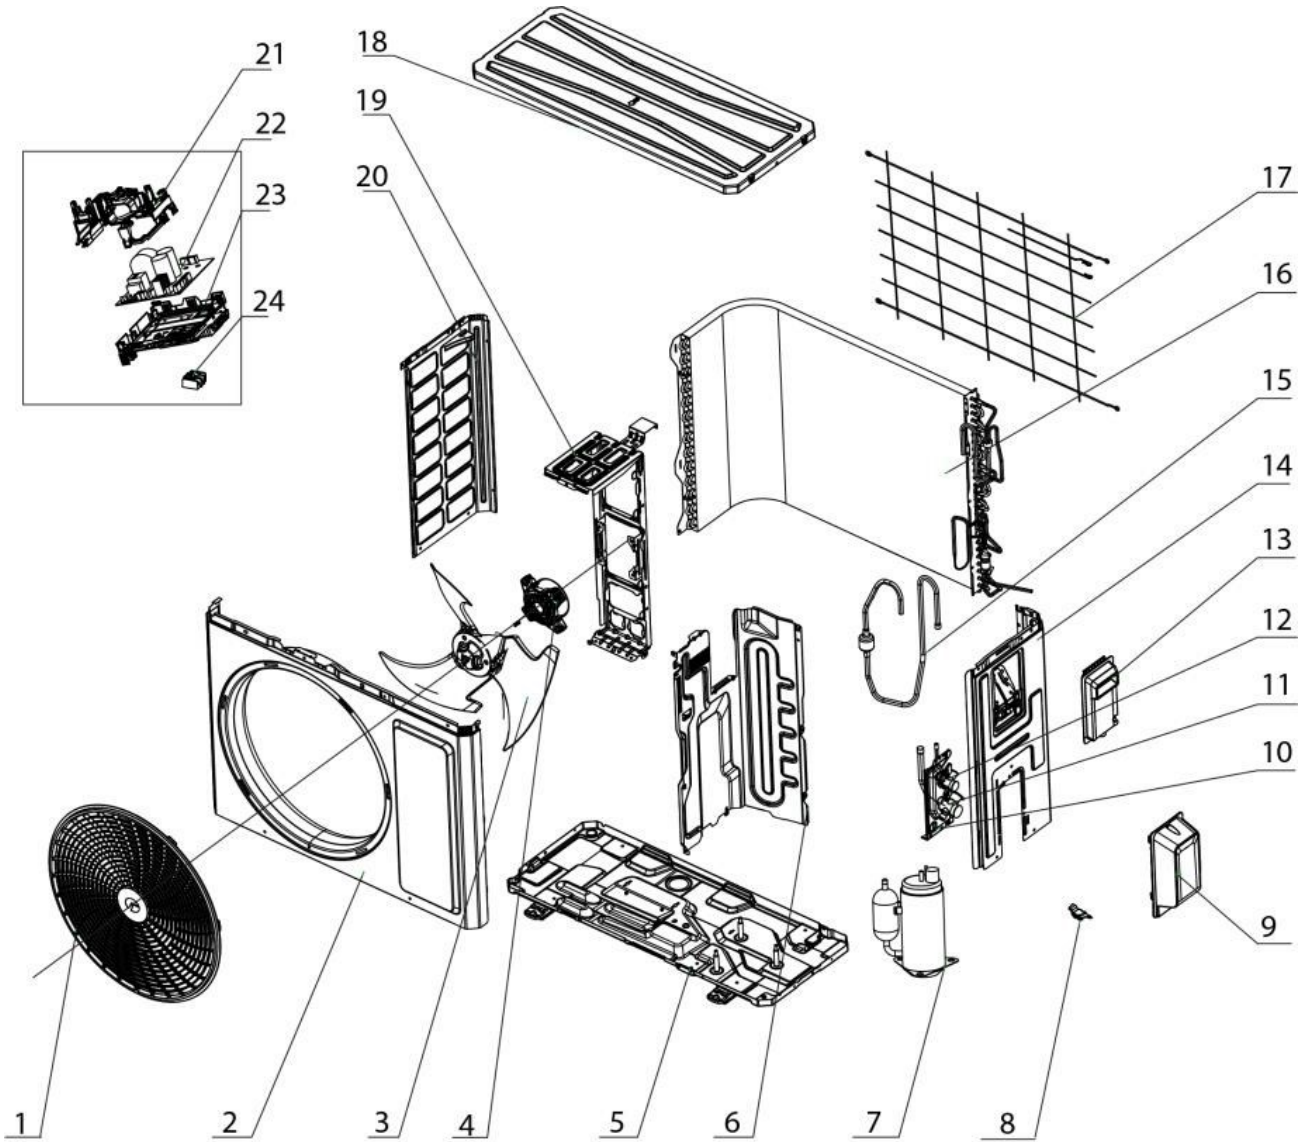

OTP-P series

Pacific Ductless Single Zone Heat Pump

# Dessin Drawing #	# Pièce Part #
1	OTP-016004060011
2	OTP-01202206001002P01
3	OTP-103002060015
4	OTP-15010406009503
5	OTP-017000060759P
6	OTP-000075060126
7	OTP-009001060611
8	---
9	OTP-200087060004
10	OTP-012044060022P
11	---
12	OTP-070001060022
13	---
14	OTP-00008106028901
15	OTP-035006062266
16	OTP-011002061734
17	OTP-016001060082
18	OTP-000097060355
19	OTP-01204806014001
20	OTP-012055060395P01
21	---
22	OTP-300027062567
23	OTP-100002075459
24	OTP-42200006007501