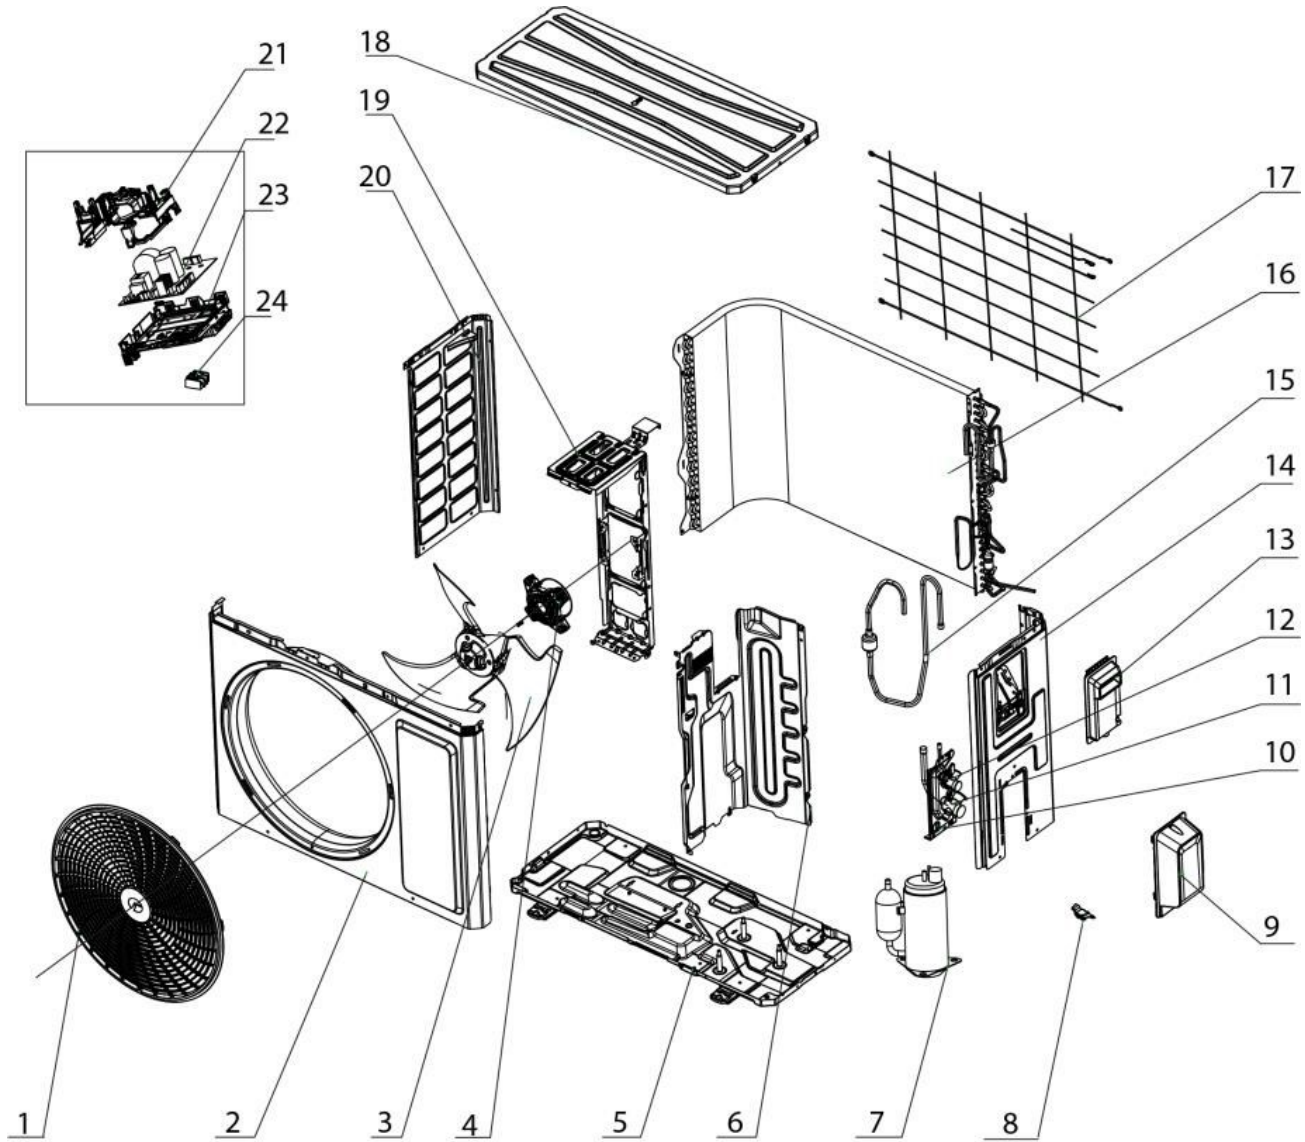

# OTP-P series

Pacific Ductless Single Zone Heat Pump

# Dessin Drawing #	# Pièce Part #
1	OTP-016004060011
2	OTP-01202206001002P01
3	OTP-103002060015
4	OTP-15010406009503
5	OTP-017000060759P
6	OTP-000075060126
7	OTP-009001060611
8	---
9	OTP-200087060004
10	OTP-012044060022P
11	---
12	OTP-070001060022
13	---
14	OTP-00008106028901
15	OTP-035006062266
16	OTP-011002061734
17	OTP-016001060082
18	OTP-000097060355
19	OTP-01204806014001
20	OTP-012055060395P01
21	---
22	OTP-300027062567
23	OTP-100002075459
24	OTP-42200006007501