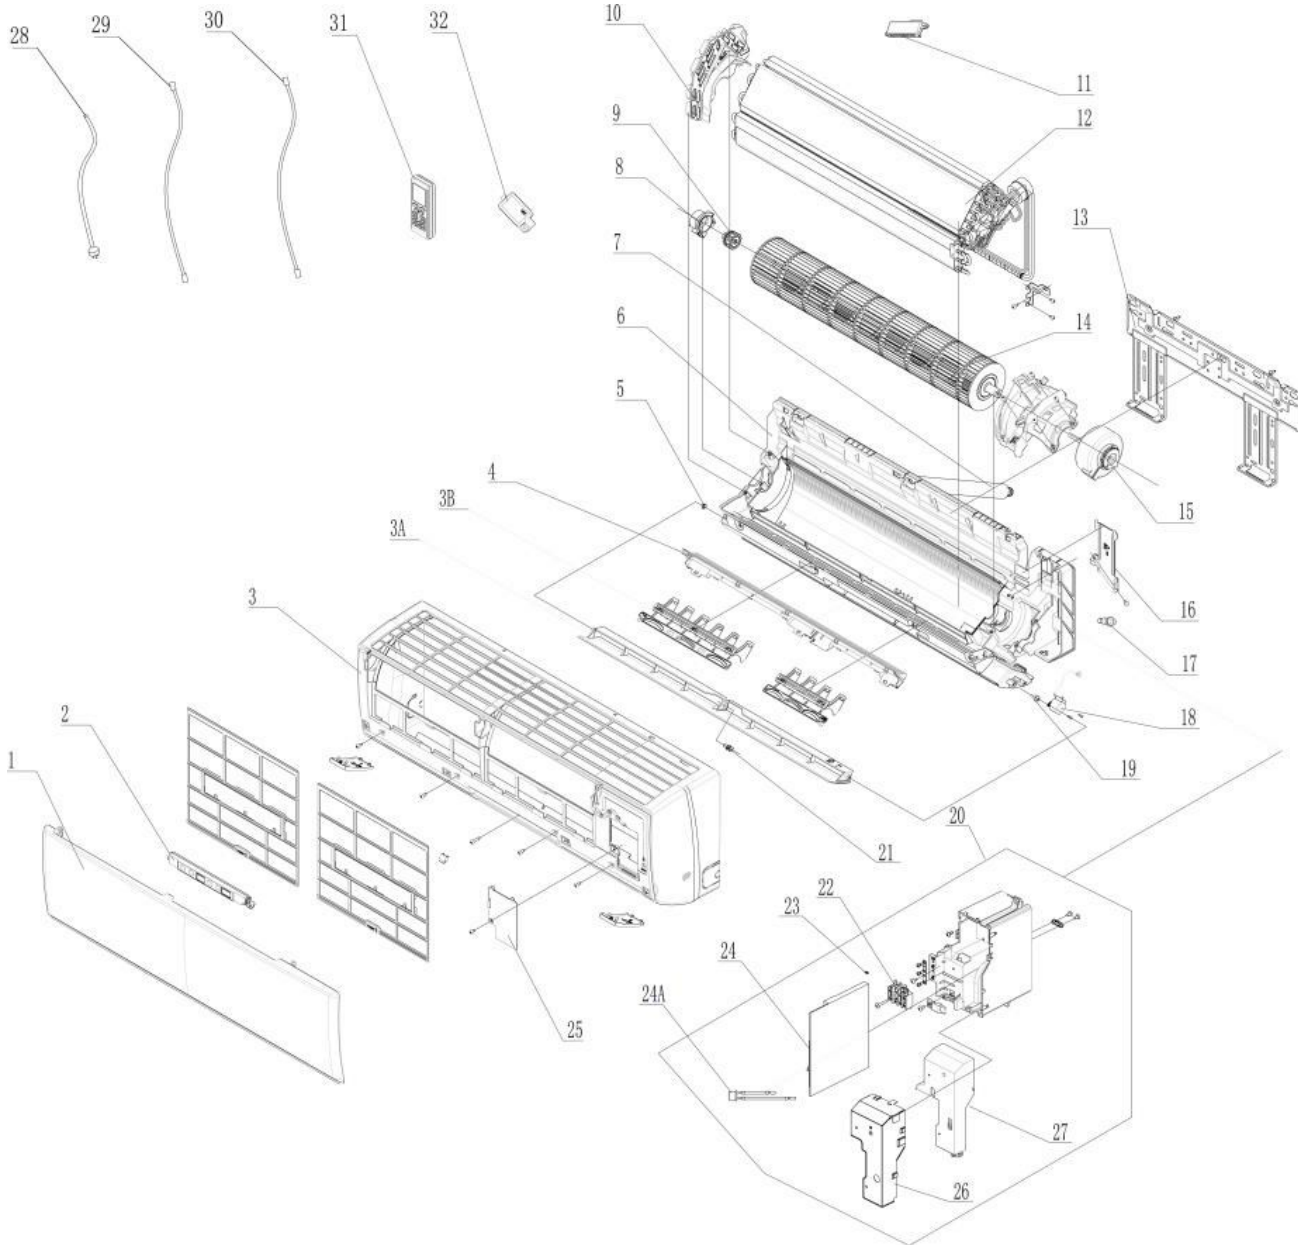

# OTP-P *series*

*Pacific Ductless Single Zone Heat Pump*

# Dessin Drawing #	# Pièce Part #
1	OTP-272600001908
2	OTP-300001000202
3	OTP-000002060044
3A	OTP-200004060017
3B	---
4	OTP-26112436
5	OTP-10512037
6	OTP-000001000076
7	OTP-05230014
8	OTP-26152022
9	OTP-76512051
10	OTP-24212179
11	---
12	OTP-01100106016205
13	OTP-01252484
14	OTP-10352056
15	OTP-15010406002902
16	OTP-2611216401
17	OTP-76712012
18	OTP-1521210712
19	OTP-73012005
20	OTP-100002077490
21	OTP-10542047
22	OTP-422000000022
23	OTP-4202021905
24	OTP-300002062522
24A	OTP-3900031302
25	---
26	---
27	---
28	---
29	---
30	---
31	OTP-305001060106_Y15038
32	---