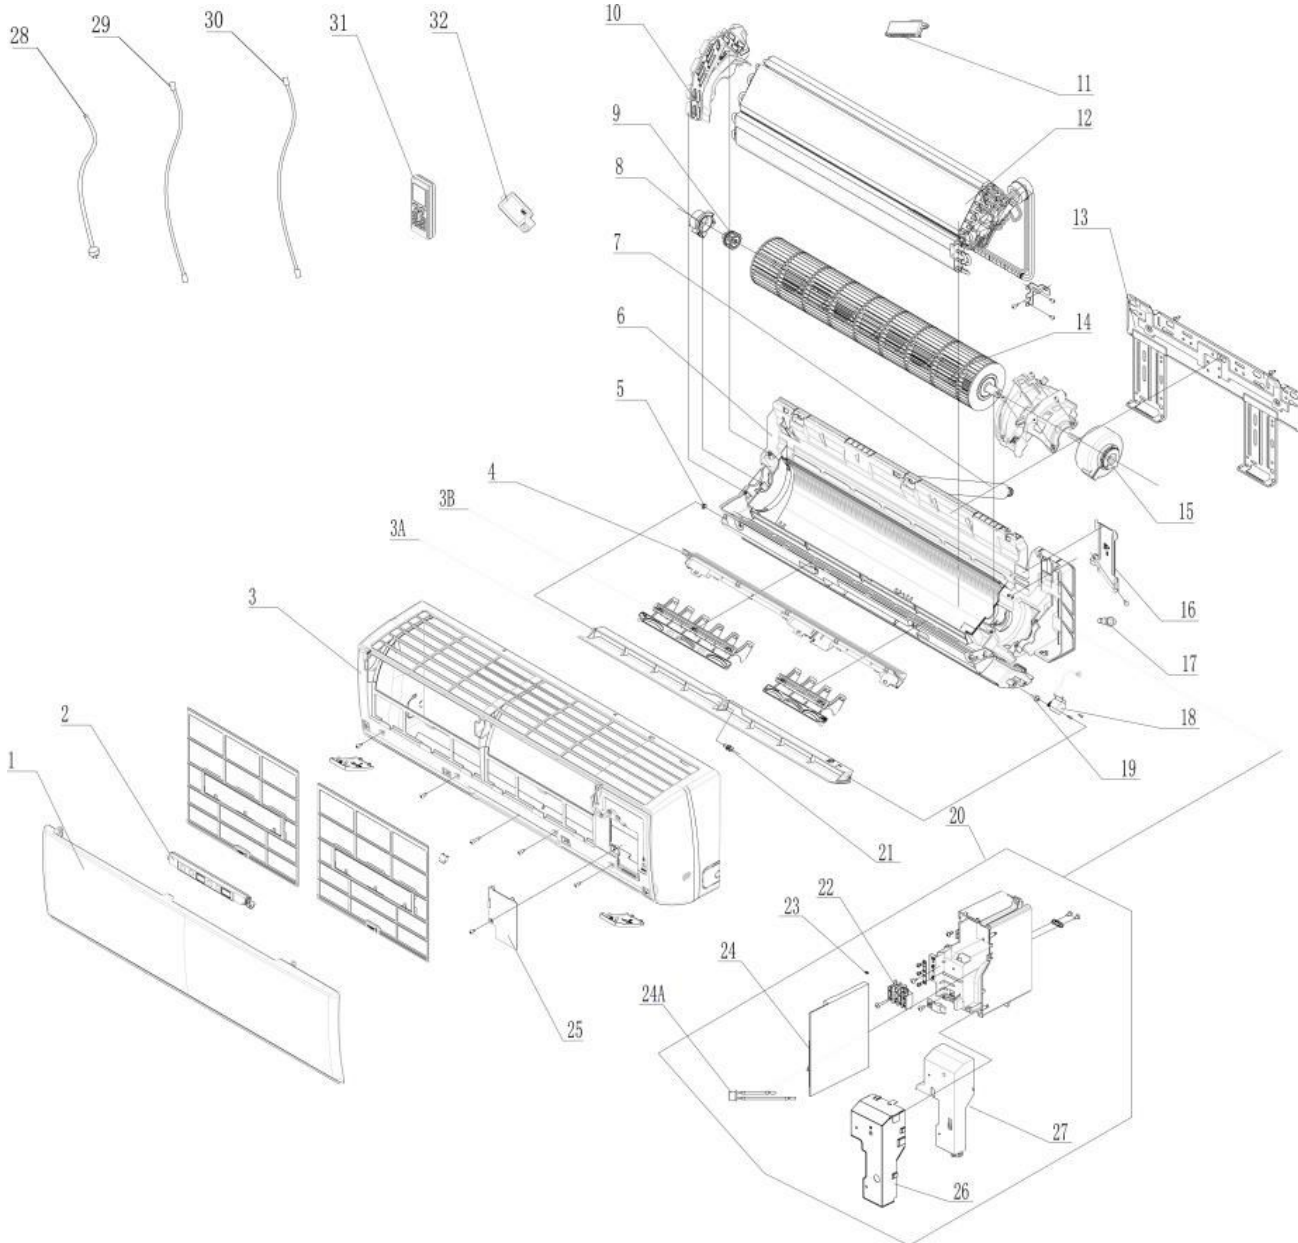

# OTP-P series

Pacific Ductless Single Zone Heat Pump

# Dessin Drawing #	# Pièce Part #
1	OTP-272600001908
2	OTP-300001000202
3	OTP-000002060044
3A	OTP-200004060017
3B	---
4	OTP-26112436
5	OTP-10512037
6	OTP-000001000076
7	OTP-05230014
8	OTP-26152022
9	OTP-76512051
10	OTP-24212179
11	---
12	OTP-01100106016205
13	OTP-01252484
14	OTP-10352056
15	OTP-15010406002902
16	OTP-2611216401
17	OTP-76712012
18	OTP-1521210712
19	OTP-73012005
20	OTP-100002077490
21	OTP-10542047
22	OTP-422000000022
23	OTP-4202021905
24	OTP-300002062522
24A	OTP-3900031302
25	---
26	---
27	---
28	---
29	---
30	---
31	OTP-305001060106_Y15038
32	---