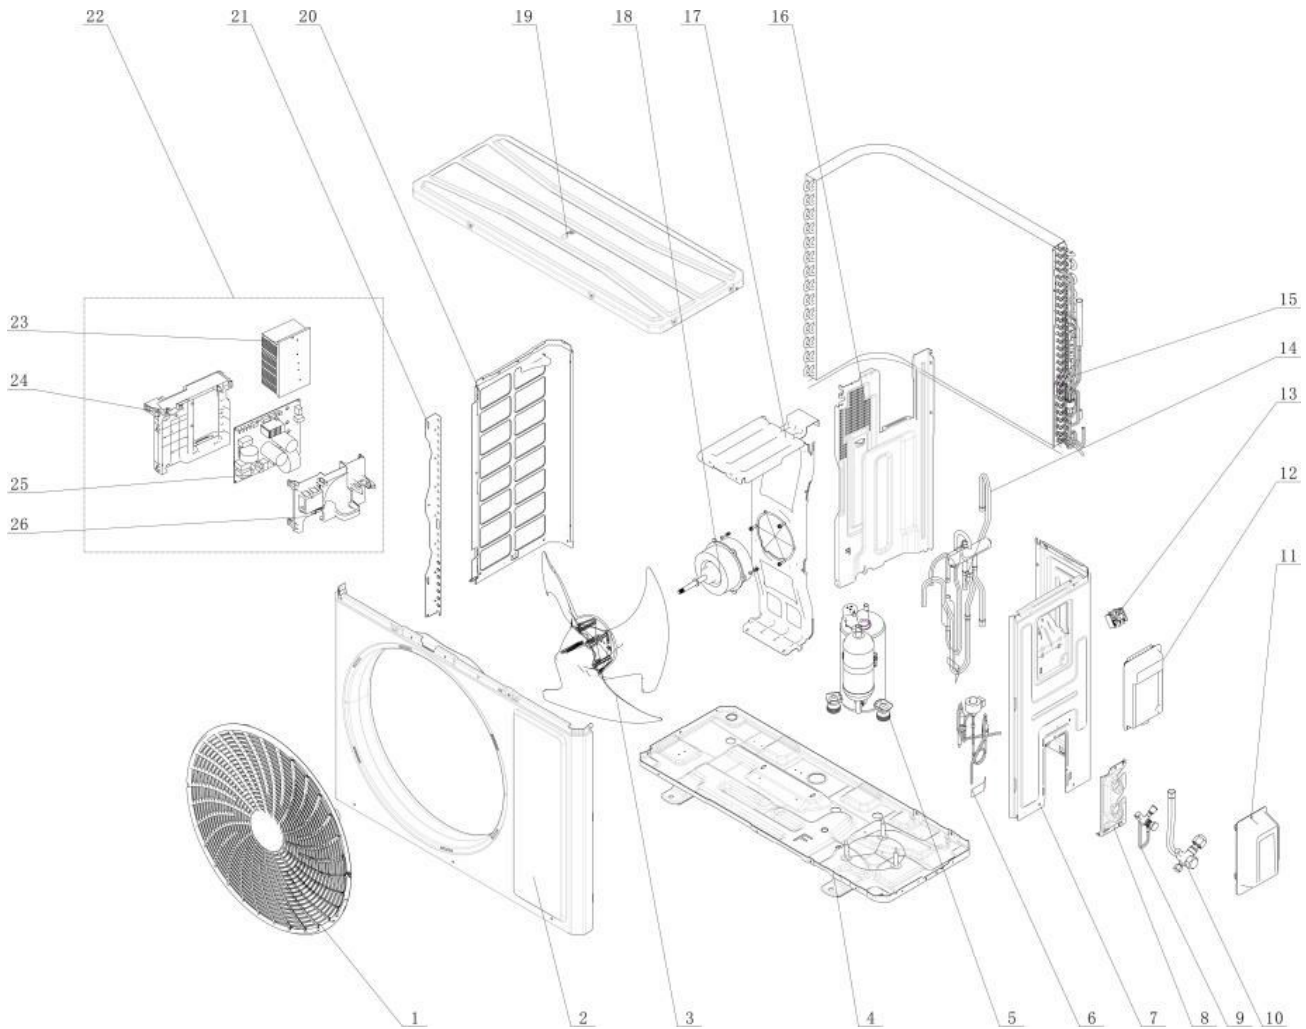

OTP-H *series*

Harmony Ductless Single Zone Heat Pump

# Dessin Drawing #	# Pièce Part #
1	OTP-016004060017
2	OTP-01207306161101P
3	OTP-10335262
4	OTP-0170006076102P
5	OTP-009001060617
6	OTP-030174060200
7	OTP-01205606038704P
8	OTP-012044060032P
9	OTP-070001060027
10	OTP-070001060032
11	OTP-200087060005
12	OTP-01221006000701P
13	OTP-4220006007501
14	OTP-030152060999
15	OTP-011002061698
16	OTP-000075060131
17	OTP-012048060145
18	OTP-15010106051103
19	OTP-00009706033301
20	OTP-012055060393P
21	OTP-012009060219
22	OTP-100002075605
23	---
24	---
25	OTP-300027062572
26	OTP-20008206006801