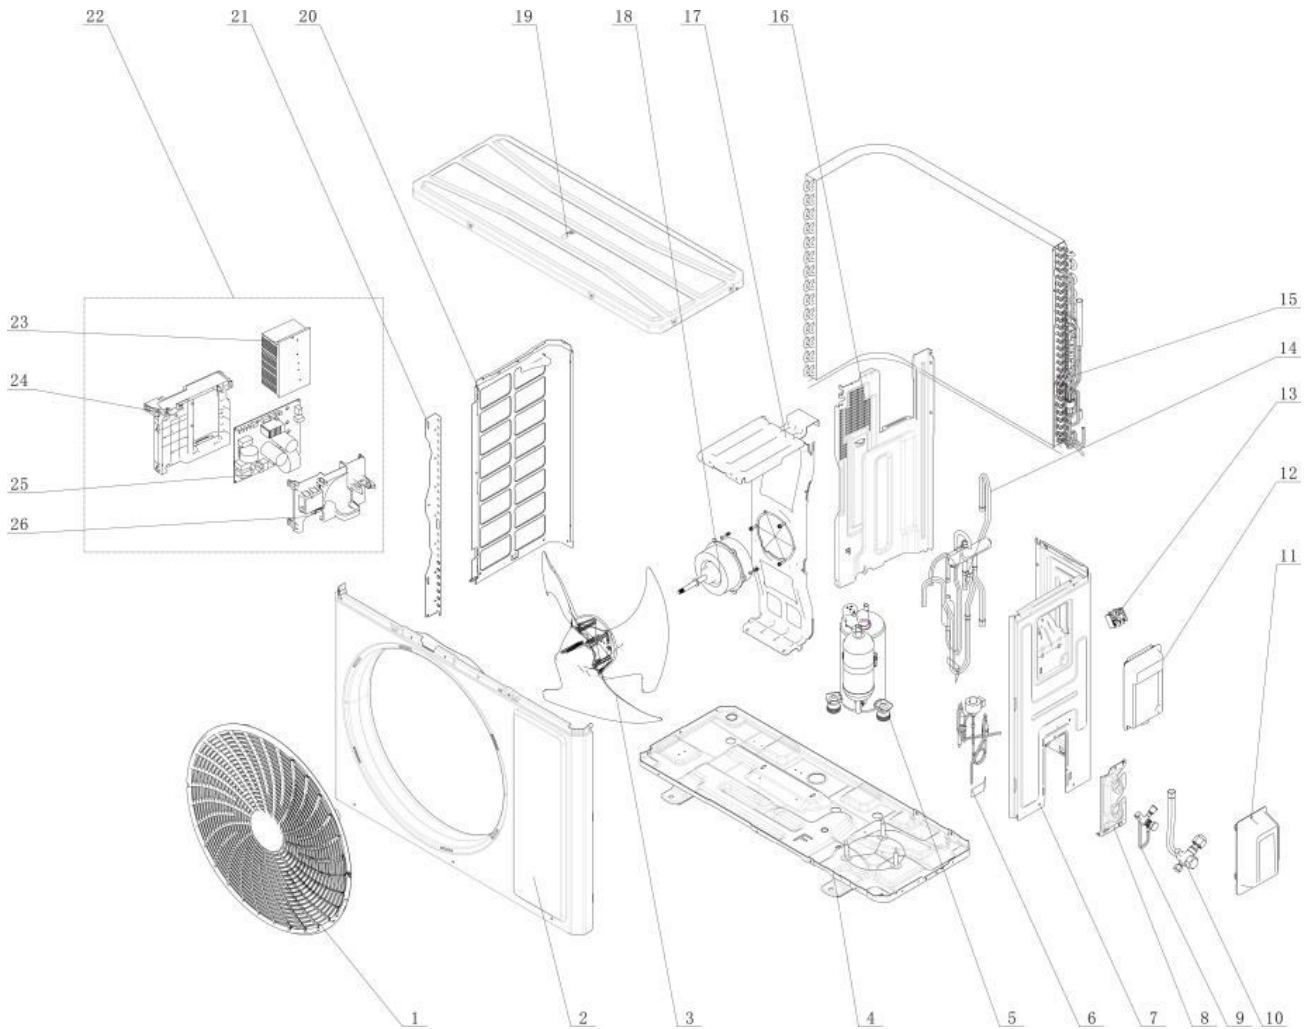

# OTP-H *series*

Harmony Ductless Single Zone Heat Pump

# Dessin Drawing #	# Pièce Part #
1	OTP-016004060017
2	OTP-01207306161101P
3	OTP-10335262
4	OTP-0170006076102P
5	OTP-009001060617
6	OTP-030174060200
7	OTP-01205606038704P
8	OTP-012044060032P
9	OTP-070001060027
10	OTP-070001060032
11	OTP-200087060005
12	OTP-01221006000701P
13	OTP-4220006007501
14	OTP-030152060999
15	OTP-011002061698
16	OTP-000075060131
17	OTP-012048060145
18	OTP-15010106051103
19	OTP-00009706033301
20	OTP-012055060393P
21	OTP-012009060219
22	OTP-100002075605
23	---
24	---
25	OTP-300027062572
26	OTP-20008206006801