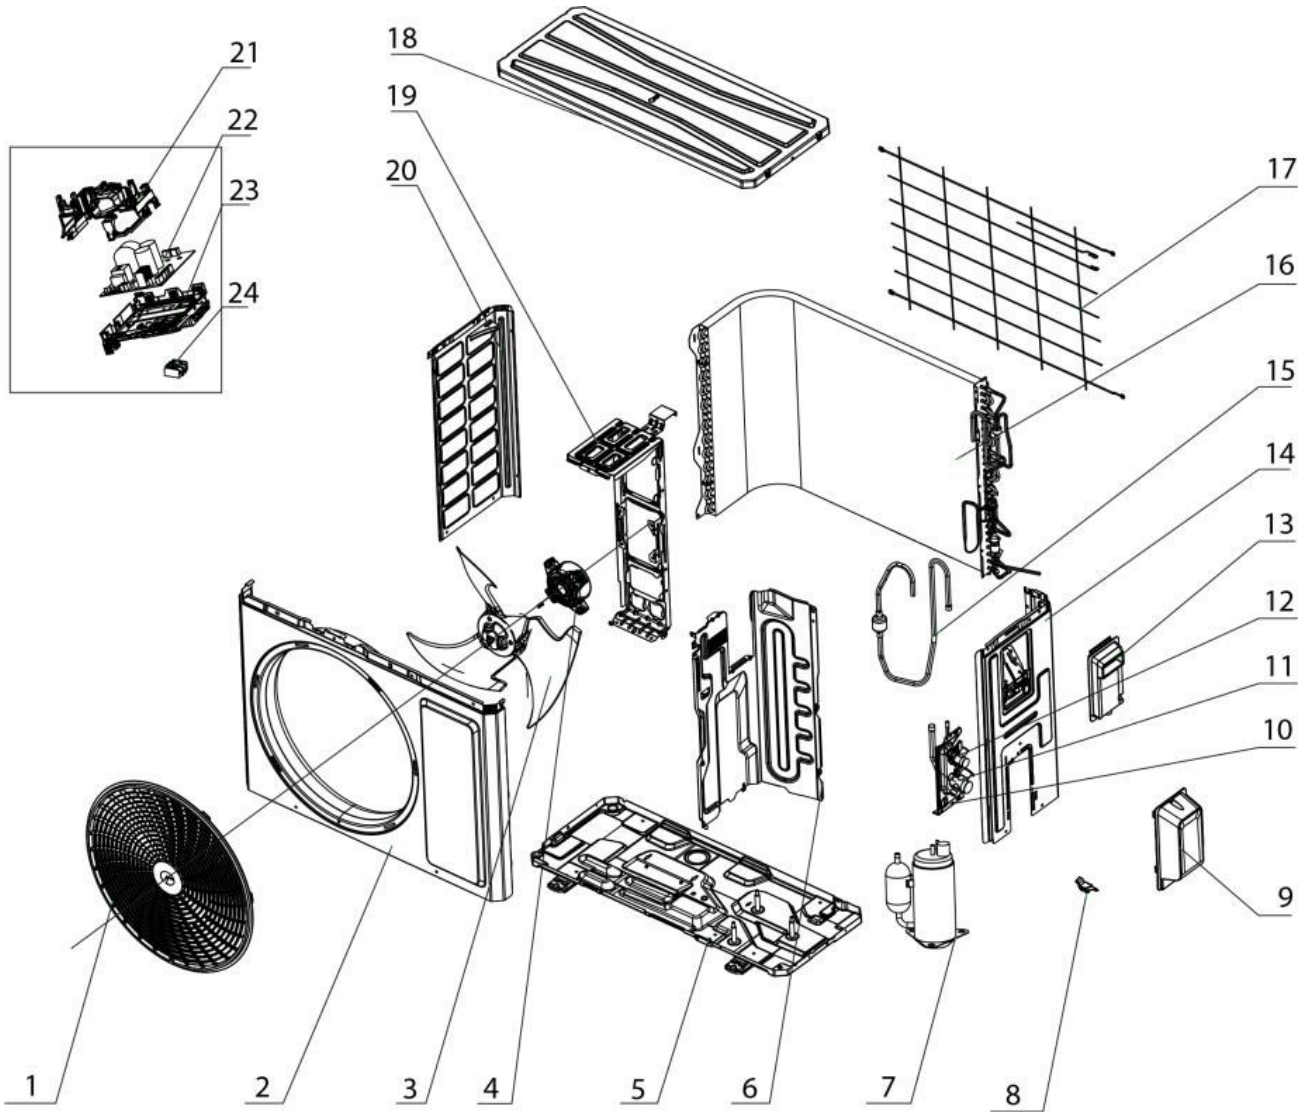

OTP-H *series*

Harmony Ductless Single Zone Heat Pump

# Dessin Drawing #	# Pièce Part #
1	OTP-016004060011
2	OTP-01202206001002P01
3	OTP-103002060015
4	OTP-150104060095
5	OTP-017000060759P
6	OTP-000075060126
7	OTP-009001060656
8	---
9	OTP-200087060004
10	OTP-012044060022P
11	OTP-070001060024
12	OTP-070001060022
13	---
14	OTP-00008106028902
15	OTP-030010061477
16	OTP-011002061823
17	OTP-016001060082
18	OTP-000097060355
19	OTP-01204806014001
20	OTP-012055060395P01
21	---
22	OTP-300027062917
23	OTP-100002077262
24	OTP-42200006007501