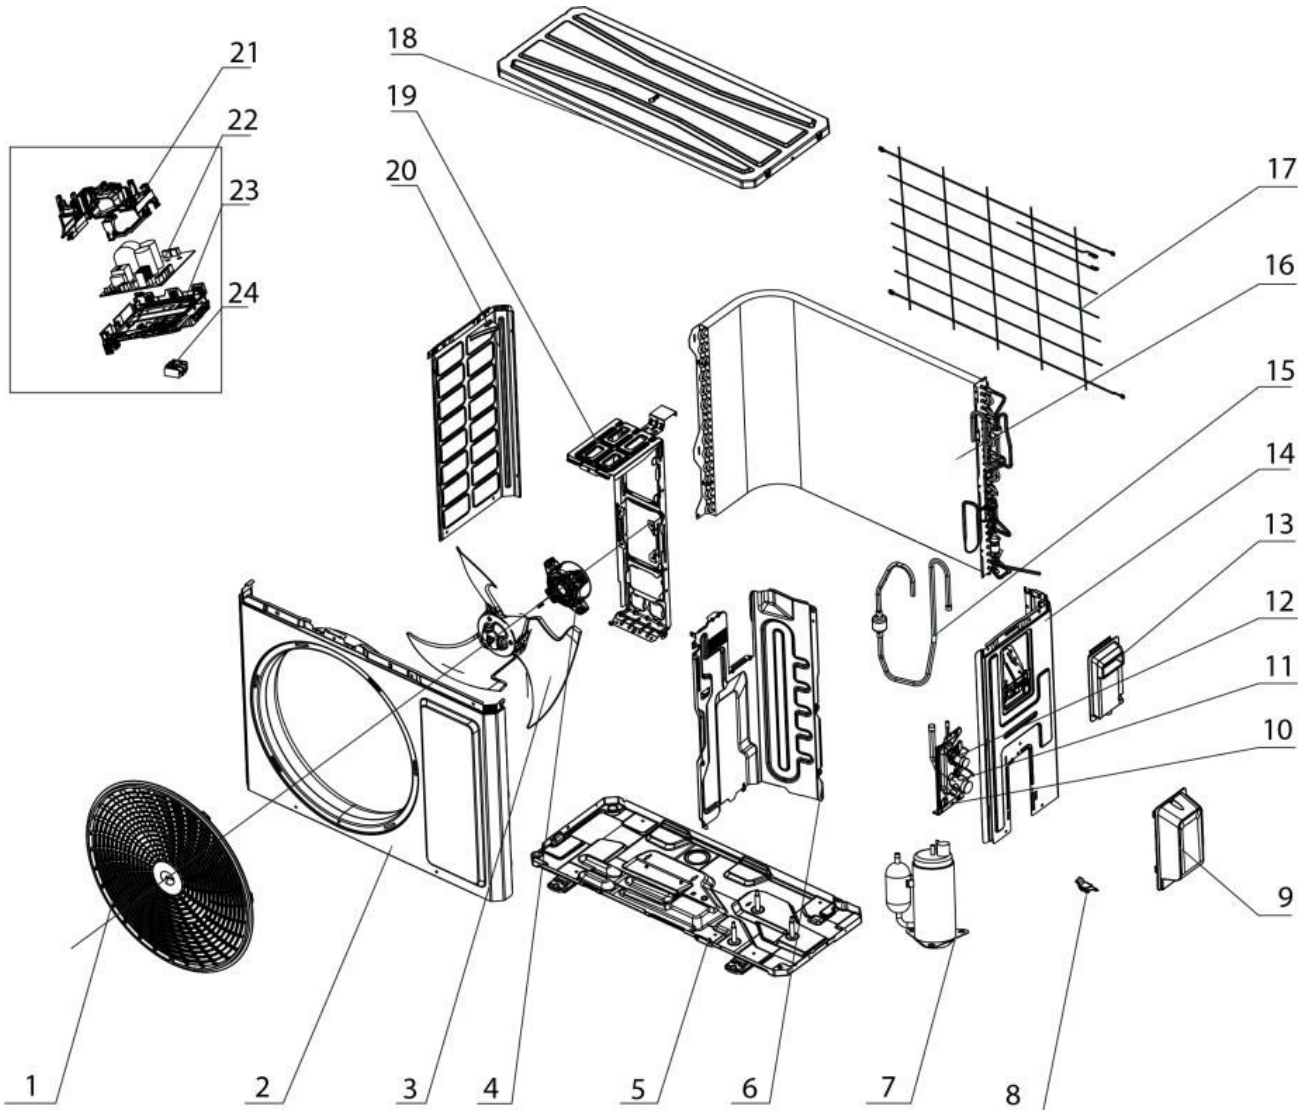

OTP-H *series*

Harmony Ductless Single Zone Heat Pump

# Dessin Drawing #	# Pièce Part #
1	OTP-016004060011
2	OTP-01202206001002P01
3	OTP-103002060015
4	OTP-150104060095
5	OTP-017000060759P
6	OTP-000075060126
7	OTP-009001060656
8	---
9	OTP-200087060004
10	OTP-012044060022P
11	OTP-070001060024
12	OTP-070001060022
13	---
14	OTP-00008106028902
15	OTP-030010061477
16	OTP-011002061823
17	OTP-016001060082
18	OTP-000097060355
19	OTP-01204806014001
20	OTP-012055060395P01
21	---
22	OTP-300027062917
23	OTP-100002077262
24	OTP-42200006007501