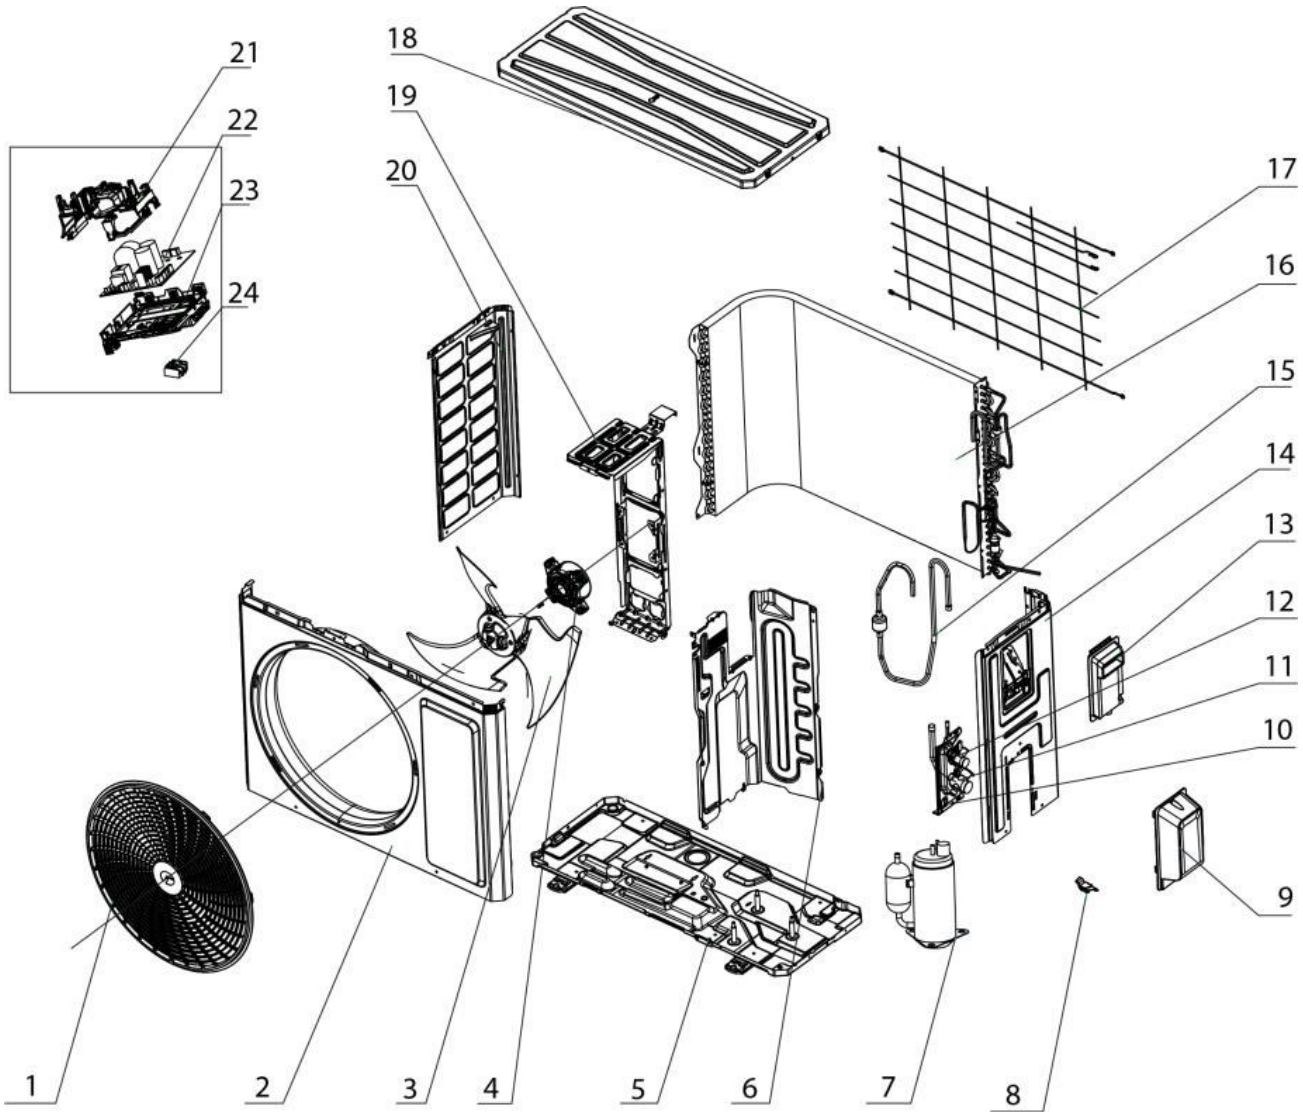

# OTP-H *series*

Harmony Ductless Single Zone Heat Pump

# Dessin Drawing #	# Pièce Part #
1	OTP-016004060011
2	OTP-01202206001002P01
3	OTP-103002060015
4	OTP-150104060095
5	OTP-017000060759P
6	OTP-000075060126
7	OTP-009001060656
8	---
9	OTP-200087060004
10	OTP-012044060022P
11	OTP-070001060024
12	OTP-070001060022
13	---
14	OTP-00008106028902
15	OTP-030010061477
16	OTP-011002061823
17	OTP-016001060082
18	OTP-000097060355
19	OTP-01204806014001
20	OTP-012055060395P01
21	---
22	OTP-300027062917
23	OTP-100002077262
24	OTP-42200006007501