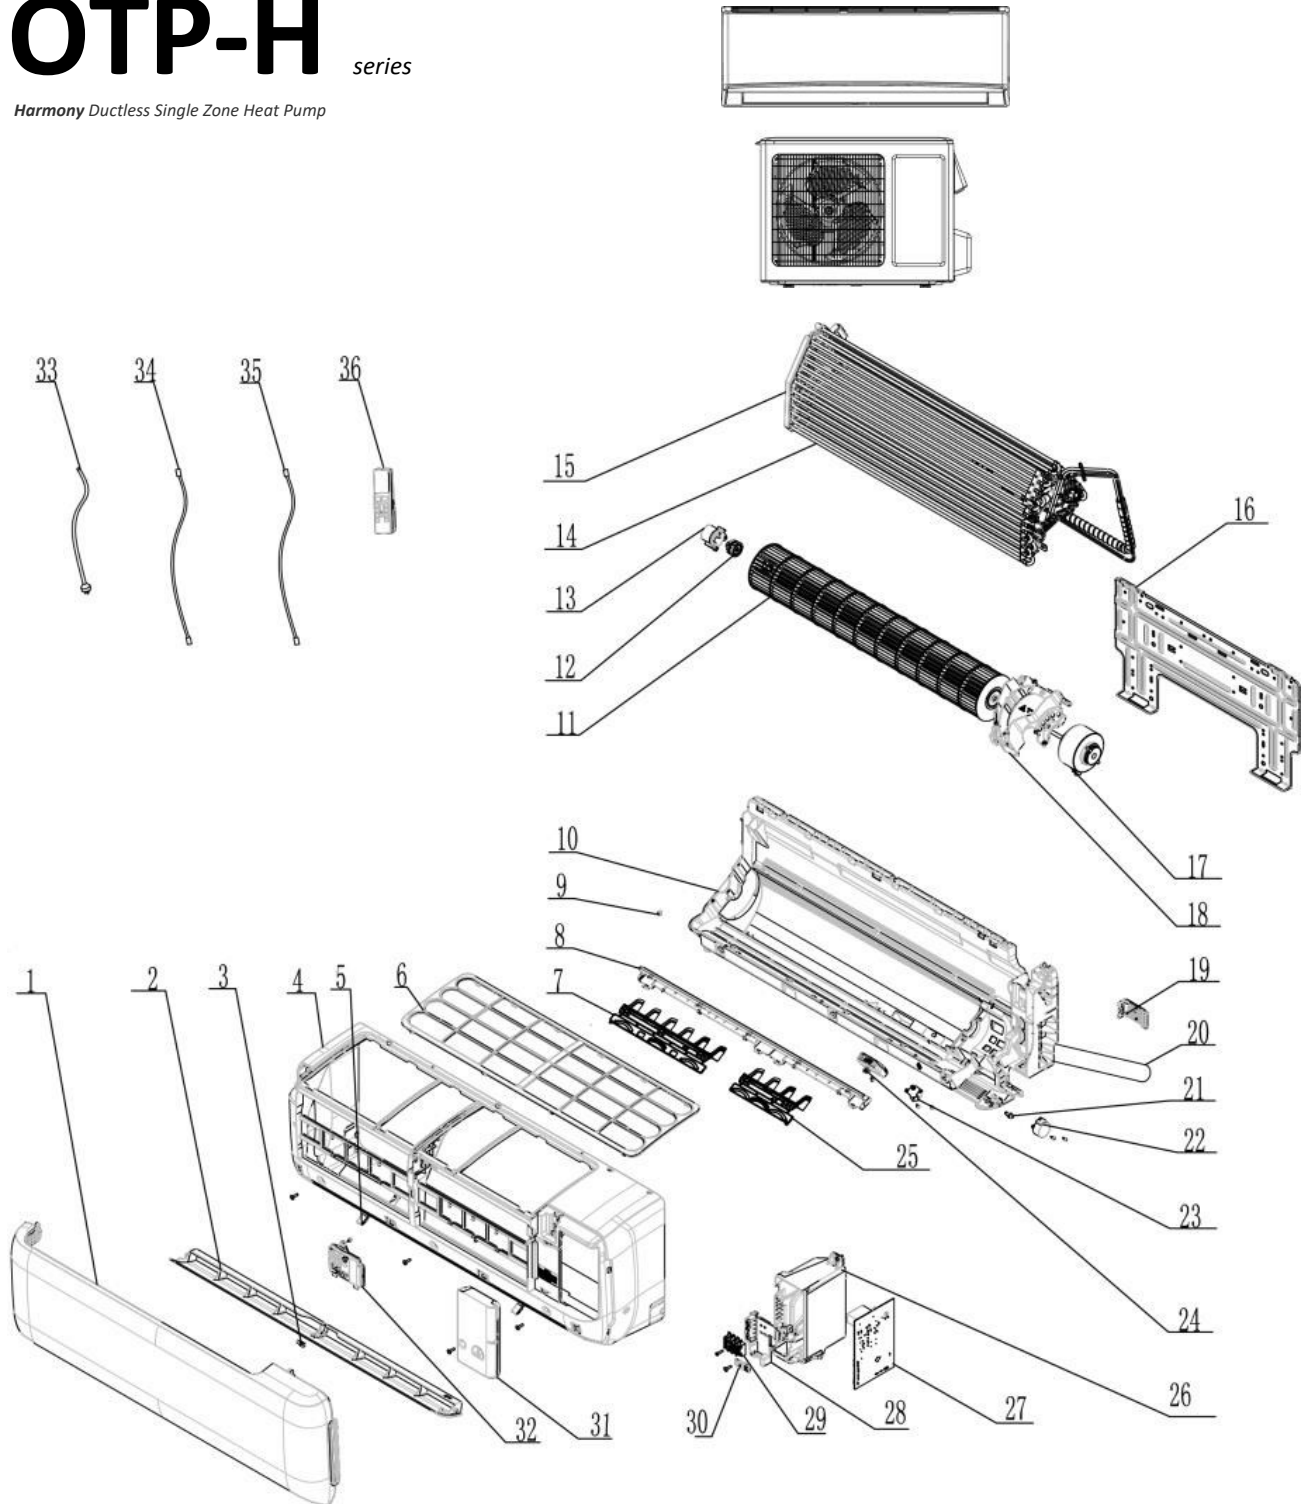

# OTP-H *series*

Harmony Ductless Single Zone Heat Pump

# Dessin Drawing #	# Pièce Part #
1	OTP-272600001921
2	OTP-200004060196
3	OTP-10542036
4	OTP-200002060086
5	OTP-200005060031
6	OTP-111001060338
7	OTP-200007060112
8	OTP-200006060029
9	OTP-10512037
10	OTP-20000106009103
11	OTP-103001060034
12	OTP-26152025
13	OTP-76512051
14	OTP-011001062414
15	OTP-200025060024
16	OTP-012043060024
17	OTP-15010406008801
18	OTP-200020060017
19	OTP-200017060004
20	OTP-05230014
21	OTP-10582070
22	OTP-1521240212
23	---
24	---
25	TBA
26	OTP-100002077263
27	OTP-300002063327
28	OTP-200114060112
29	OTP-422000000022
30	OTP-200017060004
31	OTP-200082060089
32	OTP-300001061316
33	---
34	---
35	---
36	OTP-305001060106_Y15674