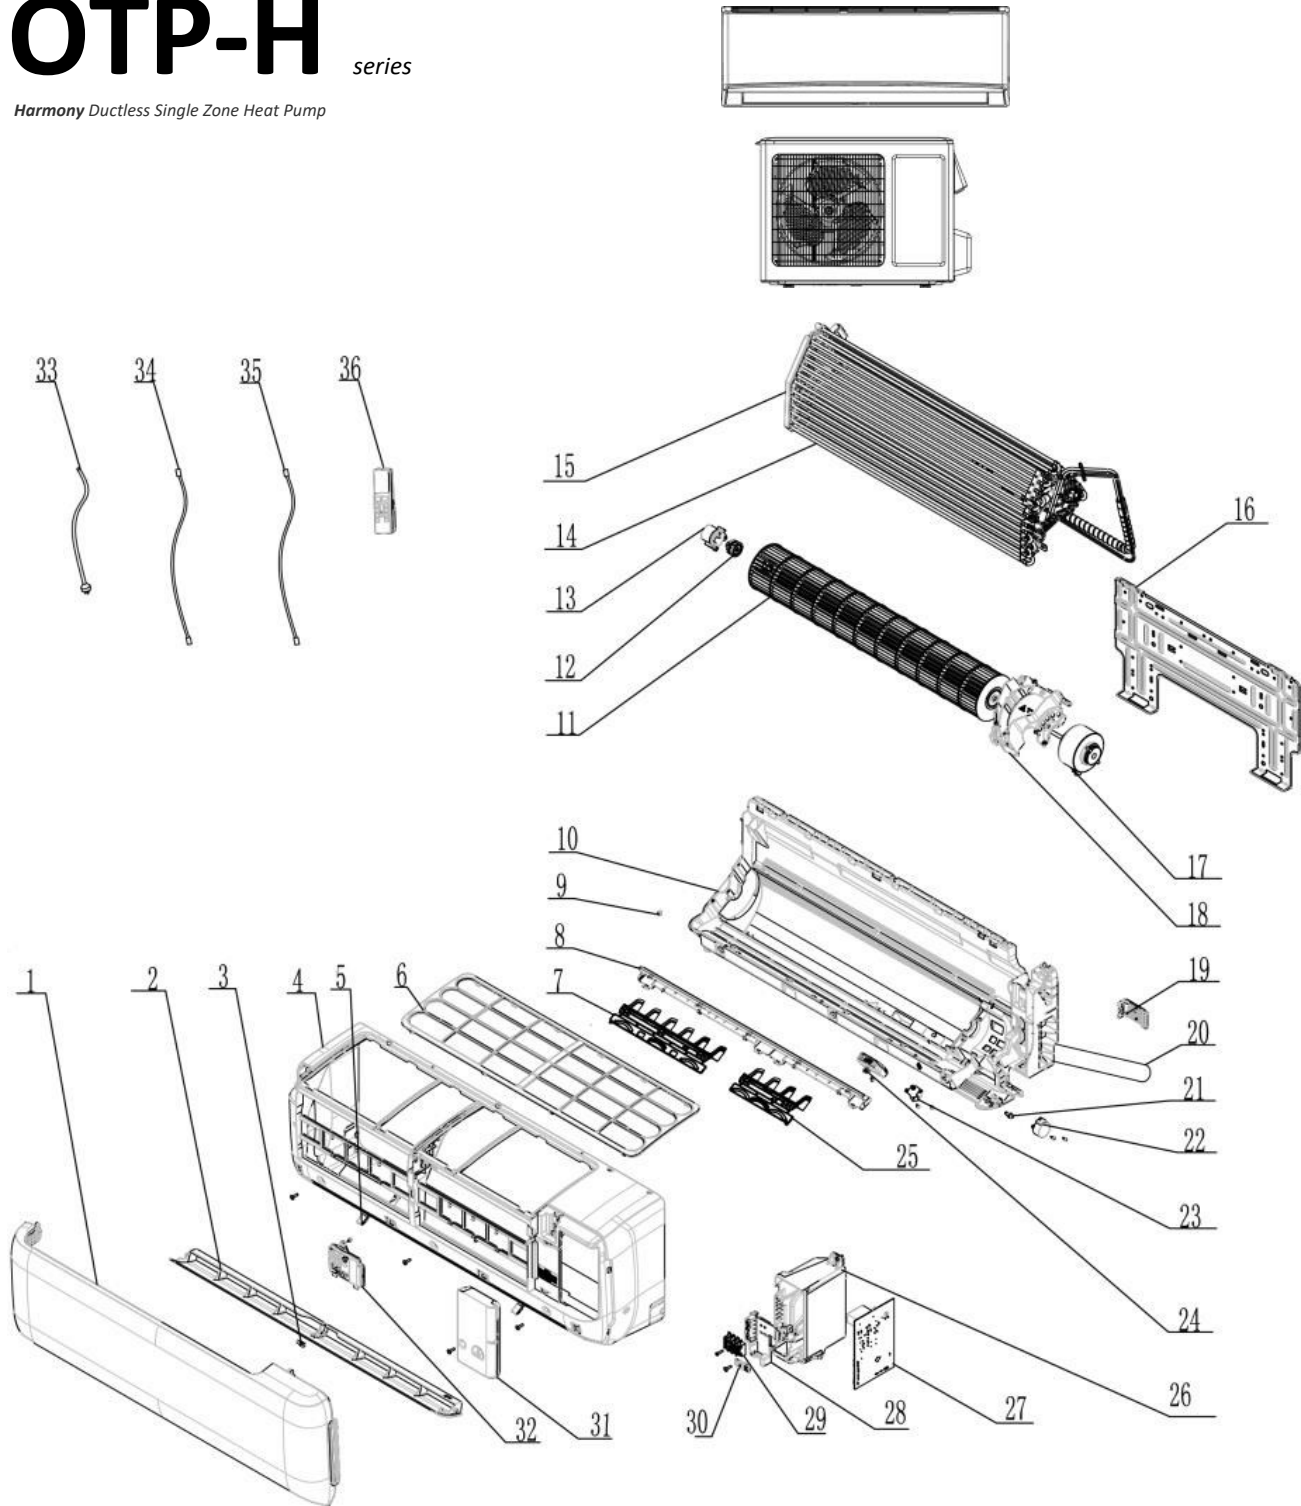

OTP-H *series*

Harmony Ductless Single Zone Heat Pump

# Dessin Drawing #	# Pièce Part #
1	OTP-272600001921
2	OTP-200004060196
3	OTP-10542036
4	OTP-200002060086
5	OTP-200005060031
6	OTP-111001060338
7	OTP-200007060112
8	OTP-200006060029
9	OTP-10512037
10	OTP-20000106009103
11	OTP-103001060034
12	OTP-26152025
13	OTP-76512051
14	OTP-011001062414
15	OTP-200025060024
16	OTP-012043060024
17	OTP-15010406008801
18	OTP-200020060017
19	OTP-200017060004
20	OTP-05230014
21	OTP-10582070
22	OTP-1521240212
23	---
24	---
25	TBA
26	OTP-100002077263
27	OTP-300002063327
28	OTP-200114060112
29	OTP-422000000022
30	OTP-200017060004
31	OTP-200082060089
32	OTP-300001061316
33	---
34	---
35	---
36	OTP-305001060106_Y15674