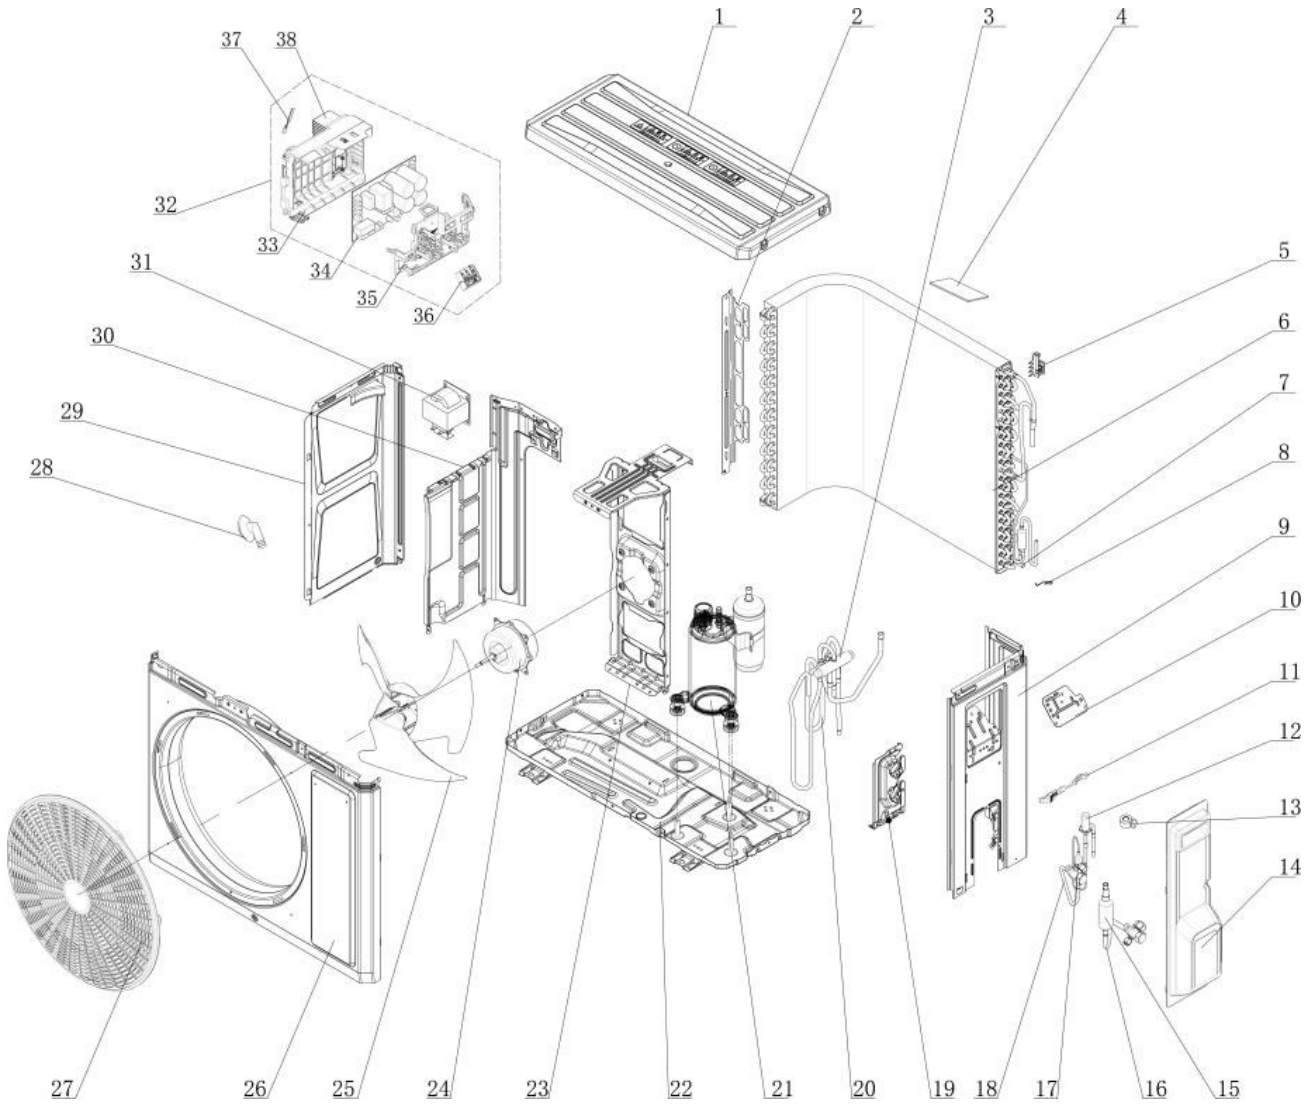

# OTP-H *series*

Harmony Ductless Single Zone Heat Pump

# Dessin Drawing #	# Pièce Part #
1	OTP-000097060345
2	---
3	OTP-072007060013
4	OTP-1212309101
5	---
6	OTP-011002061547
7	OTP-05212423
8	OTP-42020063
9	OTP-01205606038406P01
10	OTP-00008106028005
11	OTP-200015060025
12	OTP-030006061780
13	---
14	---
15	OTP-035023060025
16	OTP-030057060359
17	OTP-07210022
18	OTP-030057060359
19	OTP-012044060022P
20	OTP-030152061275
21	OTP-009001060648
22	OTP-01700060724P
23	OTP-012048060149
24	OTP-150104060095
25	OTP-10333428
26	OTP-01202206001202P01
27	OTP-016004060016
28	OTP-26113009
29	OTP-012055060397P01
30	OTP-012051060895
31	OTP-4300040072
32	OTP-100002077142
33	OTP-200013060073
34	OTP-300027062849
35	OTP-20008206005801
36	OTP-42200006007501
37	OTP-3900030811
38	---