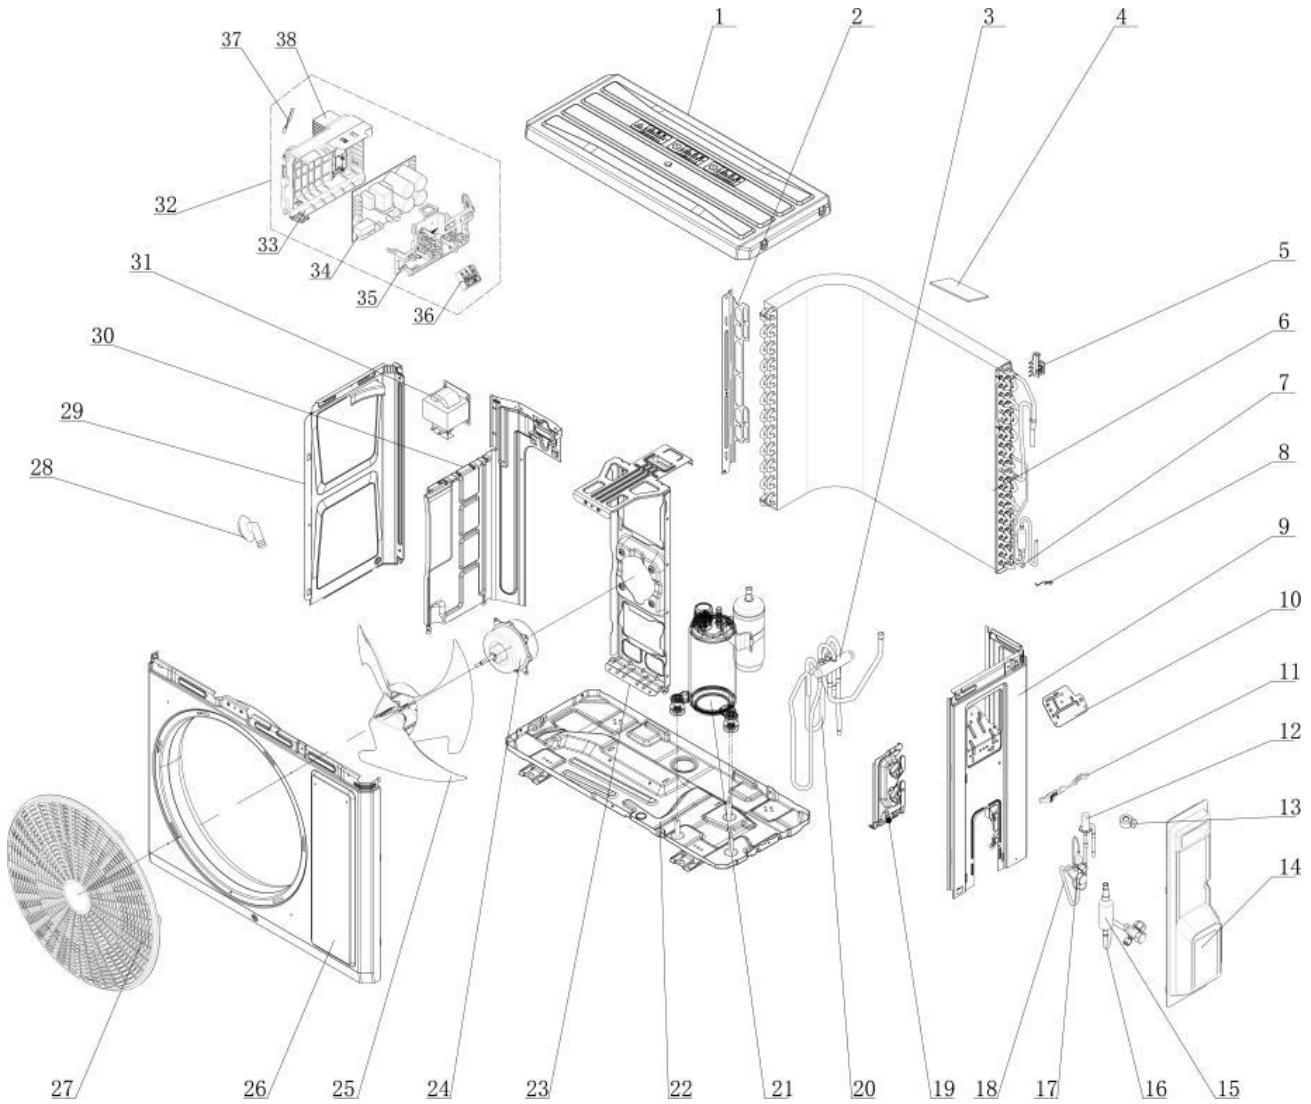

OTP-H series

Harmony Ductless Single Zone Heat Pump

# Dessin Drawing #	# Pièce Part #
1	OTP-000097060345
2	---
3	OTP-072007060013
4	OTP-1212309101
5	---
6	OTP-011002061547
7	OTP-05212423
8	OTP-42020063
9	OTP-01205606038406P01
10	OTP-00008106028005
11	OTP-200015060025
12	OTP-030006061780
13	---
14	---
15	OTP-035023060025
16	OTP-030057060359
17	OTP-07210022
18	OTP-030057060359
19	OTP-012044060022P
20	OTP-030152061275
21	OTP-009001060648
22	OTP-01700060724P
23	OTP-012048060149
24	OTP-150104060095
25	OTP-10333428
26	OTP-01202206001202P01
27	OTP-016004060016
28	OTP-26113009
29	OTP-012055060397P01
30	OTP-012051060895
31	OTP-4300040072
32	OTP-100002077142
33	OTP-200013060073
34	OTP-300027062849
35	OTP-20008206005801
36	OTP-42200006007501
37	OTP-3900030811
38	---