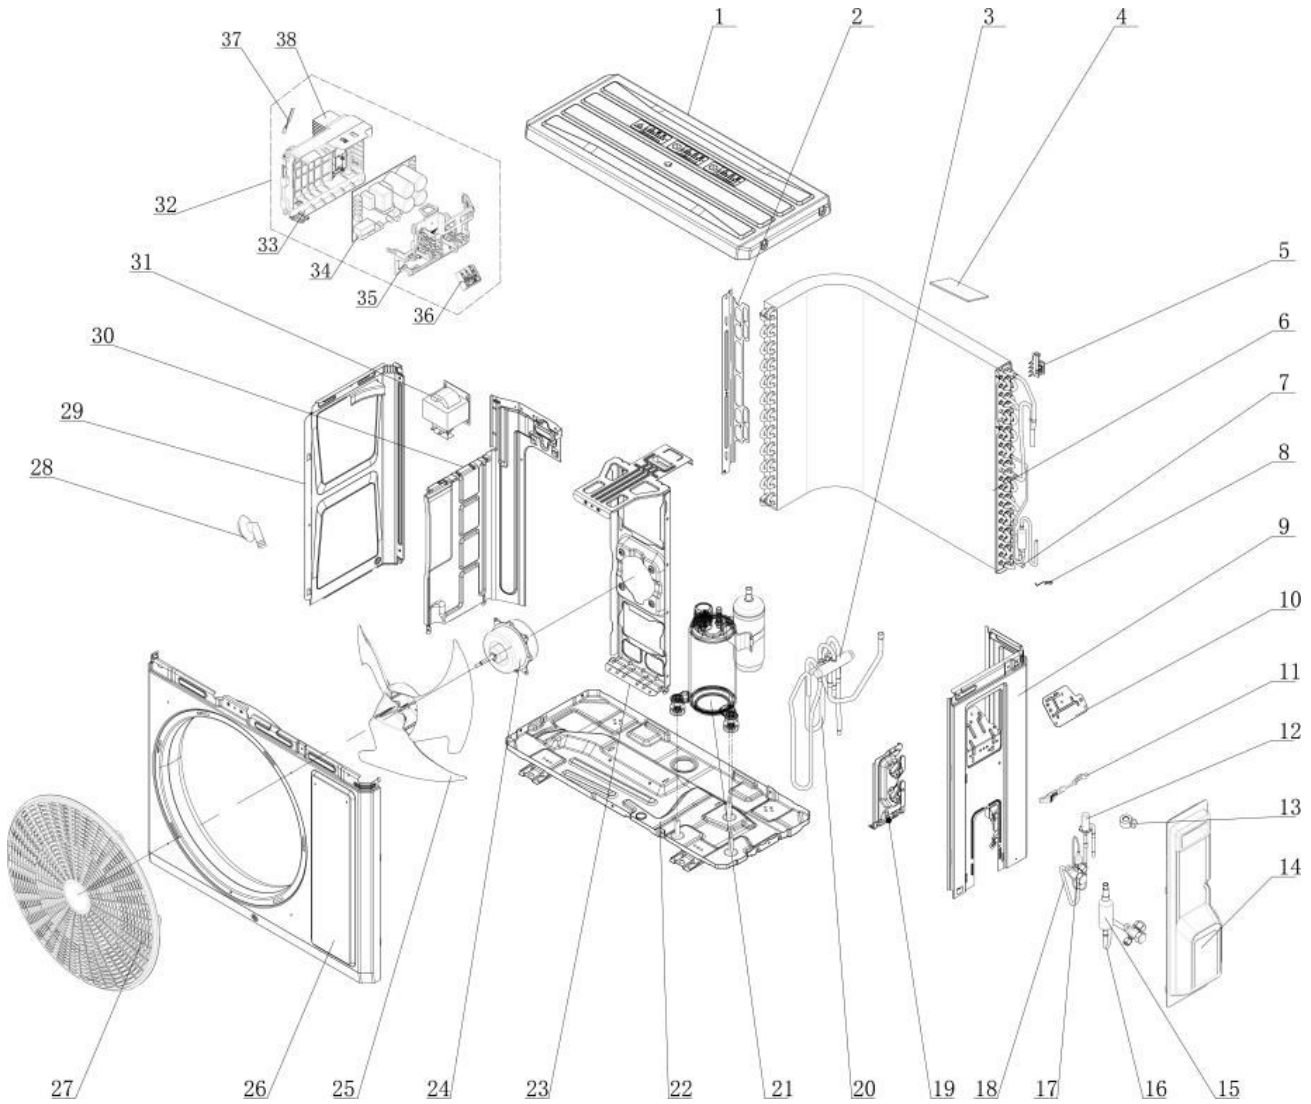

OTP-H *series*

Harmony Ductless Single Zone Heat Pump

# Dessin Drawing #	# Pièce Part #
1	OTP-000097060345
2	---
3	OTP-072007060013
4	OTP-1212309101
5	---
6	OTP-011002061547
7	OTP-05212423
8	OTP-42020063
9	OTP-01205606038406P01
10	OTP-00008106028005
11	OTP-200015060025
12	OTP-030006061780
13	---
14	---
15	OTP-035023060025
16	OTP-030057060359
17	OTP-07210022
18	OTP-030057060359
19	OTP-012044060022P
20	OTP-030152061275
21	OTP-009001060648
22	OTP-01700060724P
23	OTP-012048060149
24	OTP-150104060095
25	OTP-10333428
26	OTP-01202206001202P01
27	OTP-016004060016
28	OTP-26113009
29	OTP-012055060397P01
30	OTP-012051060895
31	OTP-4300040072
32	OTP-100002077142
33	OTP-200013060073
34	OTP-300027062849
35	OTP-20008206005801
36	OTP-42200006007501
37	OTP-3900030811
38	---