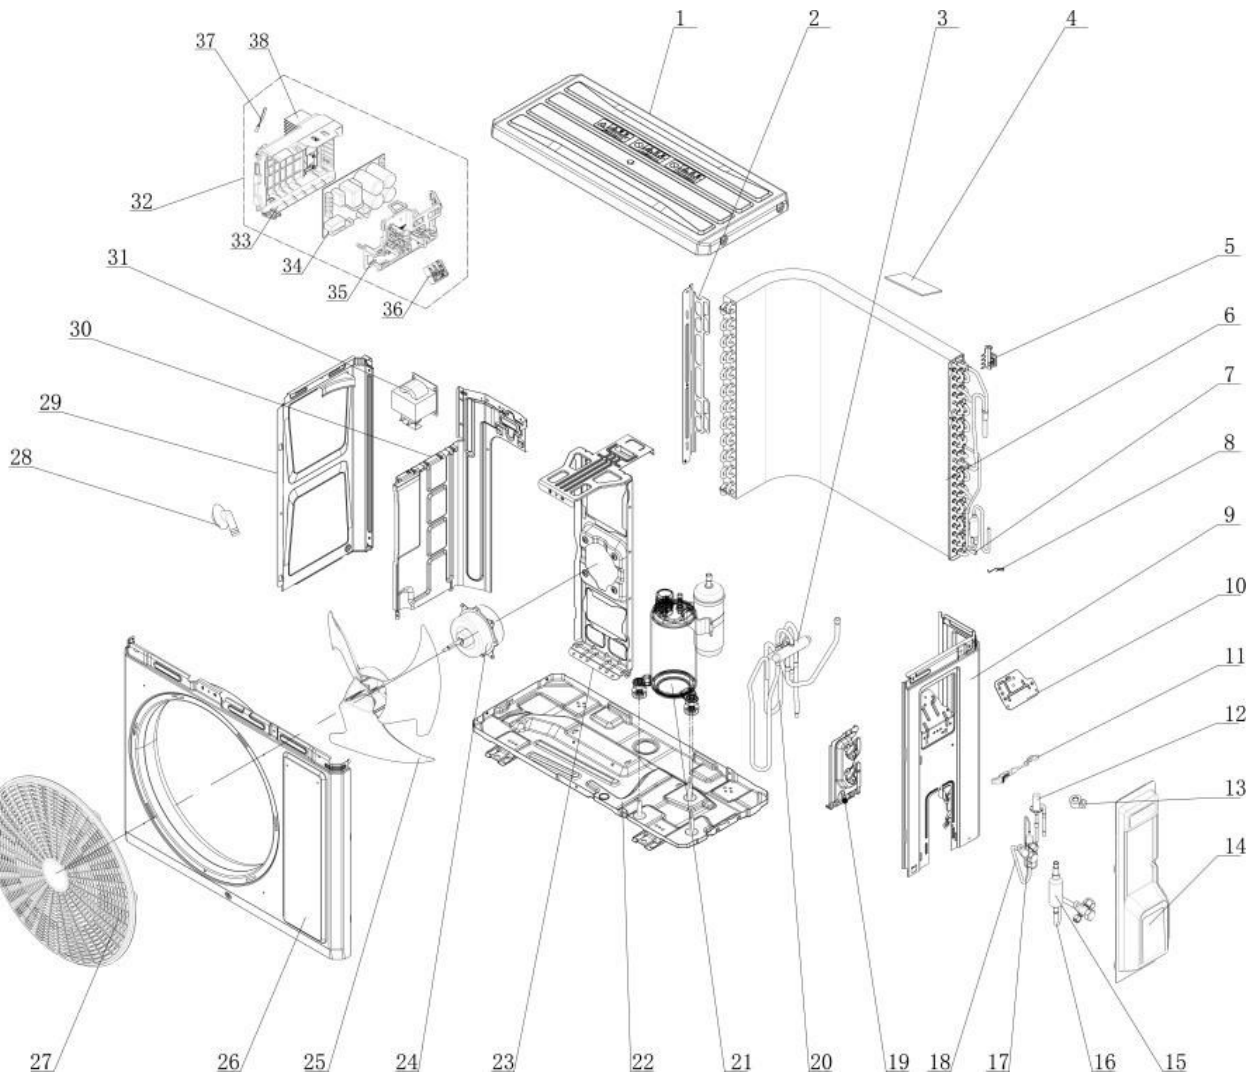

# OTP-H *series*

Harmony Ductless Single Zone Heat Pump

# Dessin Drawing #	# Pièce Part #
1	OTP-012049060124P
2	---
3	OTP-072007060004
4	OTP-1212309101
5	---
6	OTP-011002061561
7	OTP-05212423
8	OTP-42020063
9	OTP-01205606038406P01
10	---
11	OTP-200015060025
12	OTP-030006061543
13	---
14	---
15	OTP-035023000009
16	OTP-030057060359
17	OTP-07210022
18	OTP-030057060359
19	OTP-012044060022P
20	OTP-030152060865
21	OTP-009001060739
22	OTP-017000060724P
23	OTP-012048060149
24	OTP-150104060095
25	OTP-10333428
26	OTP-01202206001202P01
27	OTP-016004060016
28	OTP-26113009
29	OTP-012055060397P01
30	OTP-012051060895
31	OTP-4300040072
32	OTP-100002077007
33	OTP-200013060073
34	OTP-300027062832
35	OTP-20008206005801
36	OTP-42200006007501
37	OTP-3900030811
38	---