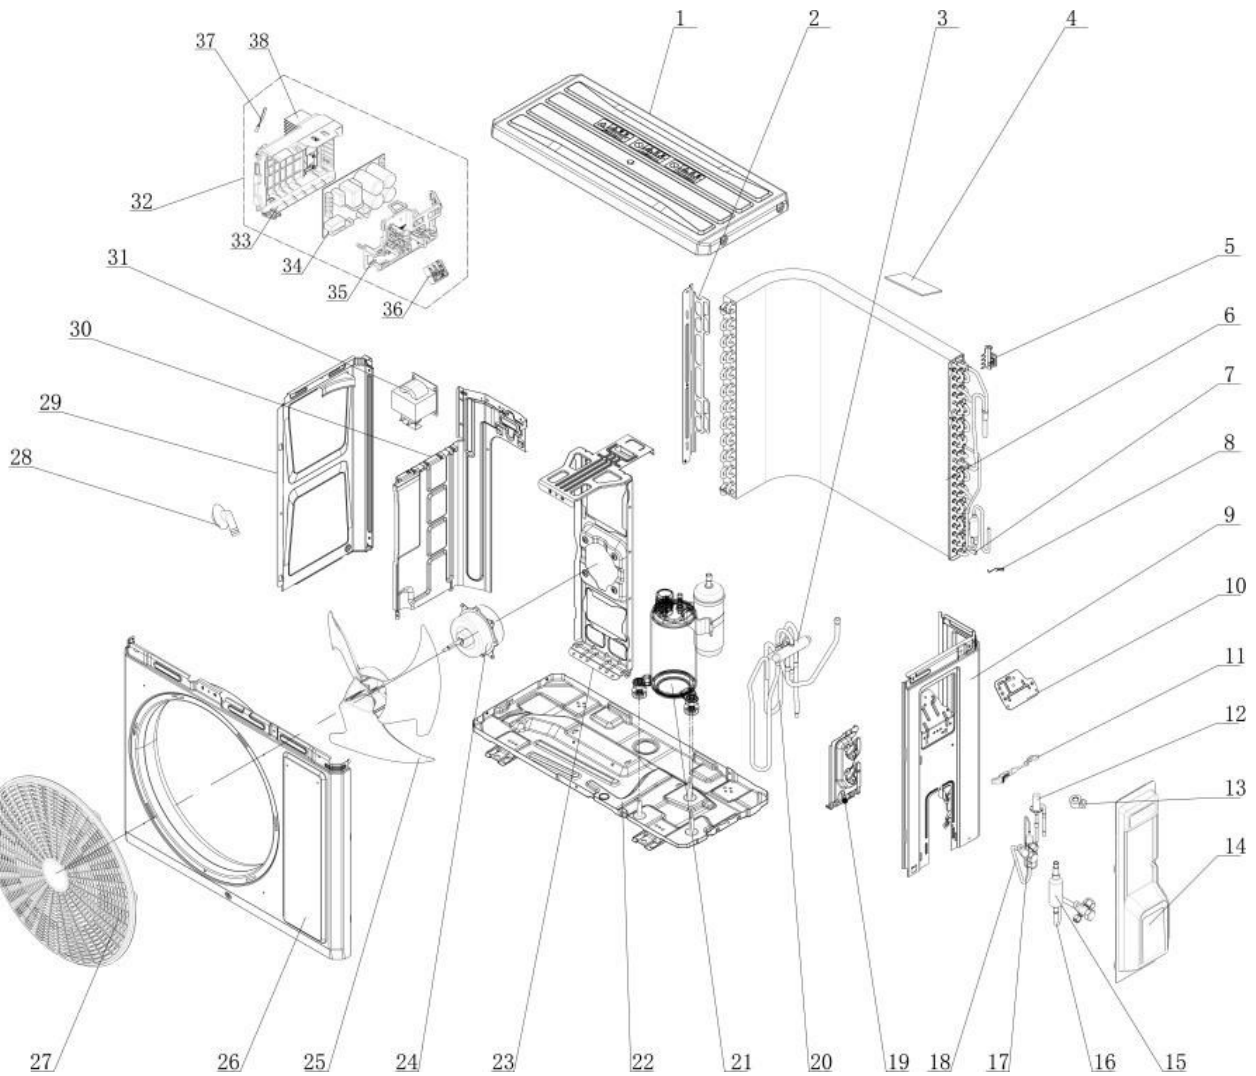

OTP-H *series*

Harmony Ductless Single Zone Heat Pump

# Dessin Drawing #	# Pièce Part #
1	OTP-012049060124P
2	---
3	OTP-072007060004
4	OTP-1212309101
5	---
6	OTP-011002061561
7	OTP-05212423
8	OTP-42020063
9	OTP-01205606038406P01
10	---
11	OTP-200015060025
12	OTP-030006061543
13	---
14	---
15	OTP-035023000009
16	OTP-030057060359
17	OTP-07210022
18	OTP-030057060359
19	OTP-012044060022P
20	OTP-030152060865
21	OTP-009001060739
22	OTP-017000060724P
23	OTP-012048060149
24	OTP-150104060095
25	OTP-10333428
26	OTP-01202206001202P01
27	OTP-016004060016
28	OTP-26113009
29	OTP-012055060397P01
30	OTP-012051060895
31	OTP-4300040072
32	OTP-100002077007
33	OTP-200013060073
34	OTP-300027062832
35	OTP-20008206005801
36	OTP-42200006007501
37	OTP-3900030811
38	---