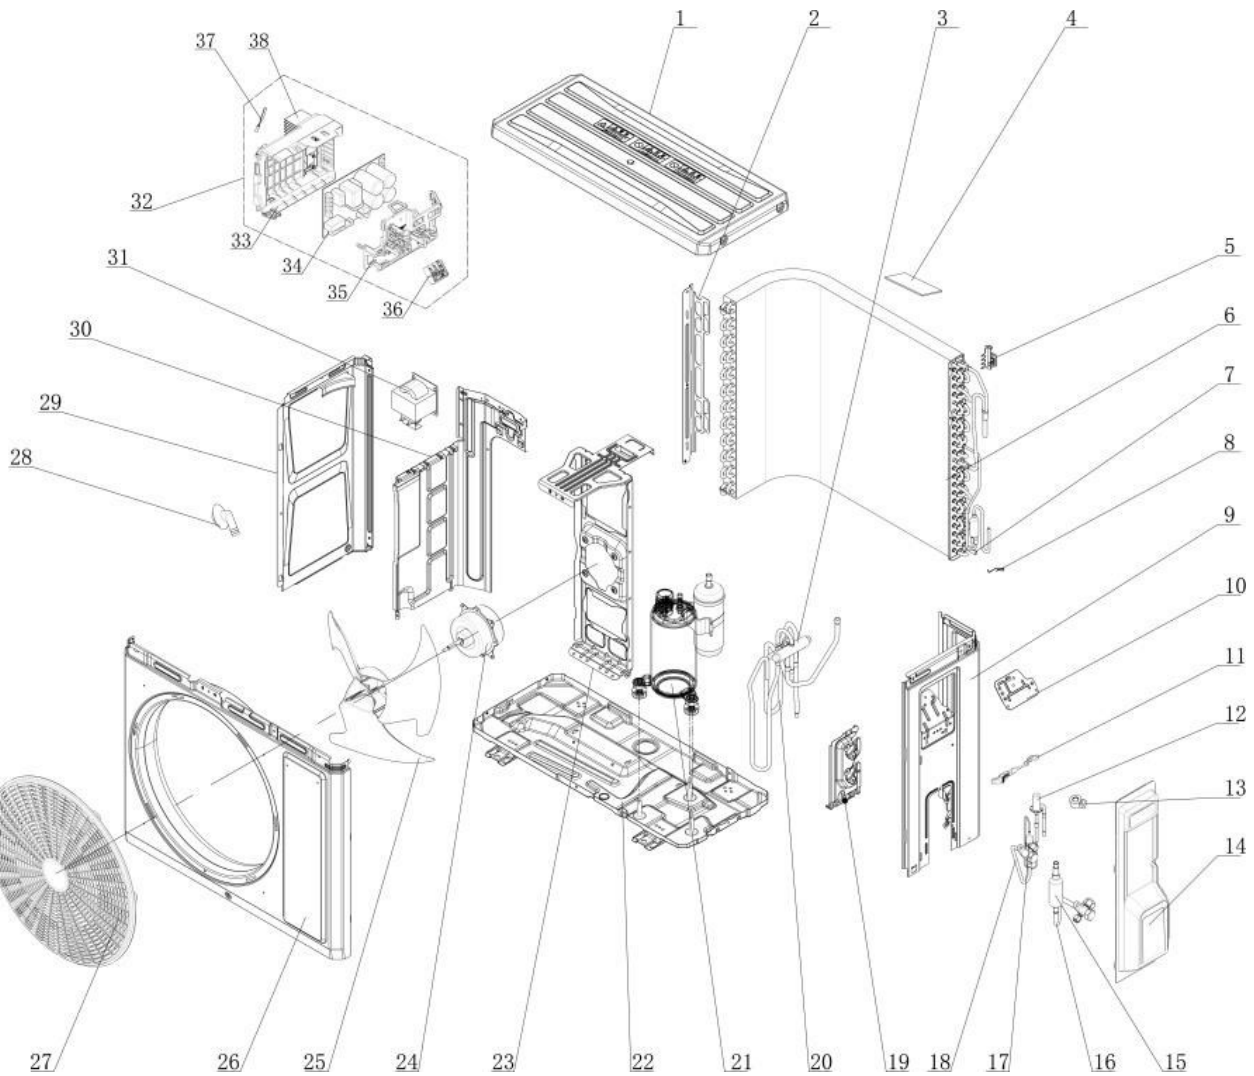

OTP-H *series*

Harmony Ductless Single Zone Heat Pump

# Dessin Drawing #	# Pièce Part #
1	OTP-012049060124P
2	---
3	OTP-072007060004
4	OTP-1212309101
5	---
6	OTP-011002061561
7	OTP-05212423
8	OTP-42020063
9	OTP-01205606038406P01
10	---
11	OTP-200015060025
12	OTP-030006061543
13	---
14	---
15	OTP-035023000009
16	OTP-030057060359
17	OTP-07210022
18	OTP-030057060359
19	OTP-012044060022P
20	OTP-030152060865
21	OTP-009001060739
22	OTP-017000060724P
23	OTP-012048060149
24	OTP-150104060095
25	OTP-10333428
26	OTP-01202206001202P01
27	OTP-016004060016
28	OTP-26113009
29	OTP-012055060397P01
30	OTP-012051060895
31	OTP-4300040072
32	OTP-100002077007
33	OTP-200013060073
34	OTP-300027062832
35	OTP-20008206005801
36	OTP-42200006007501
37	OTP-3900030811
38	---