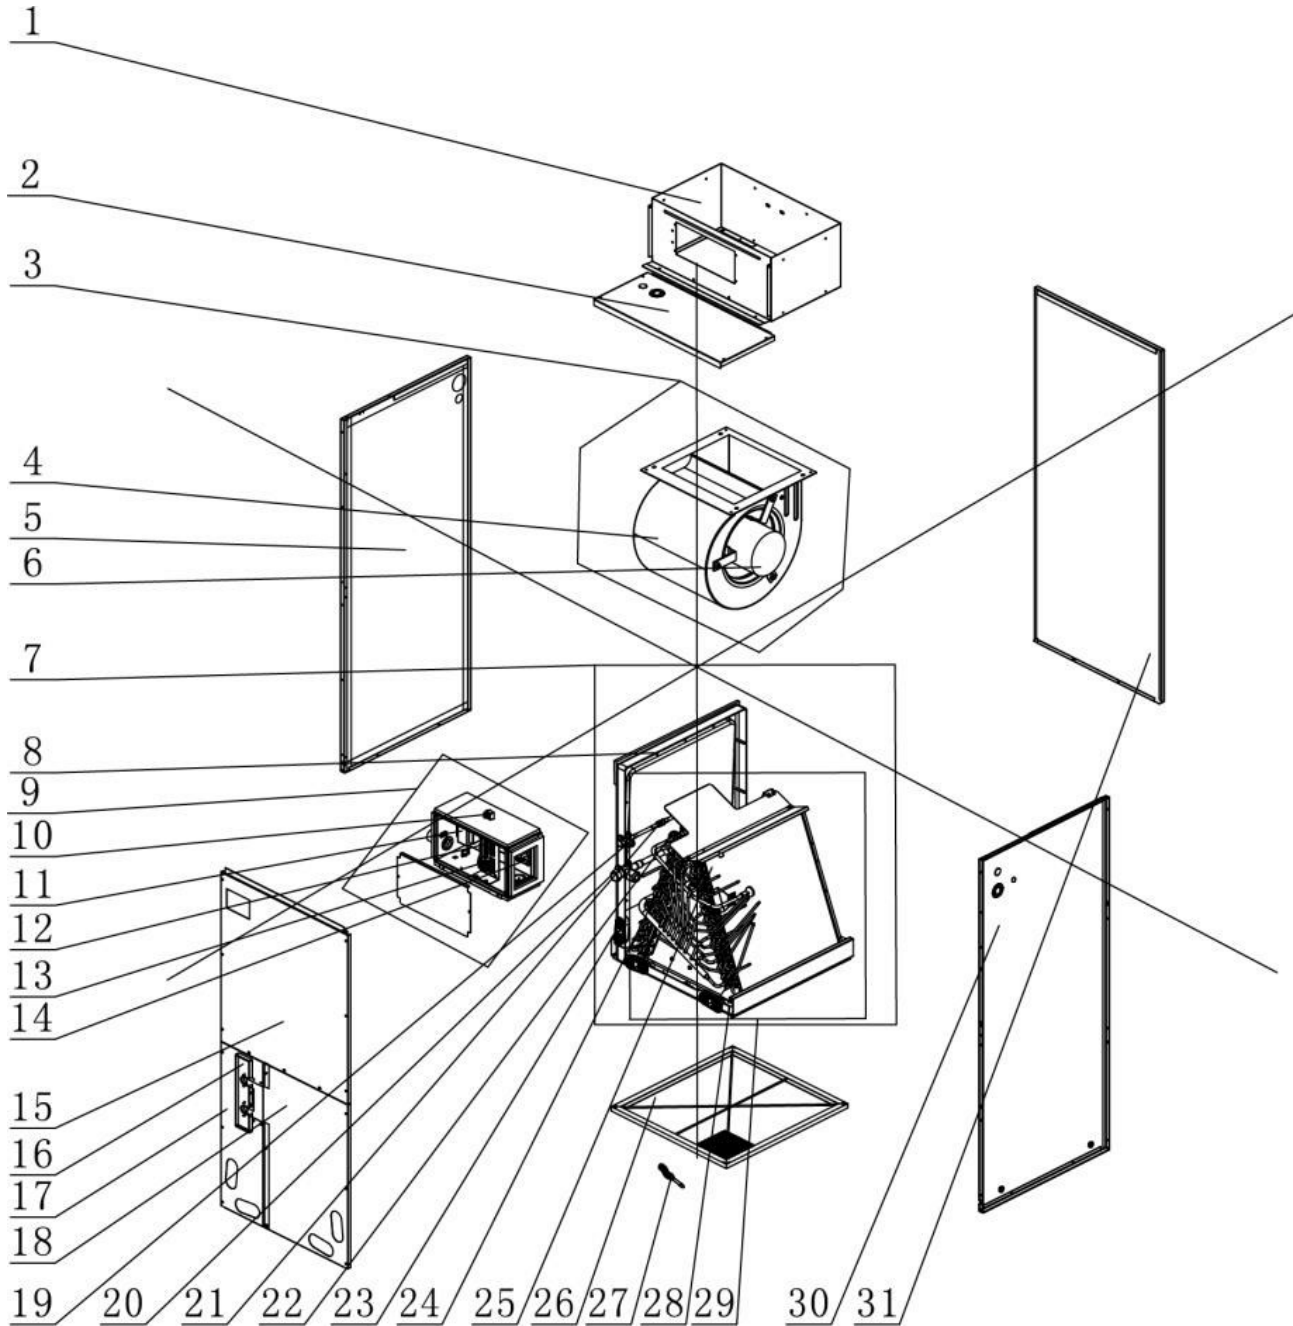

OTP-F series

Flexx Central Heat Pump

# Dessin Drawing #	# Pièce Part #
1	OTP-012010060972
2	OTP-000051060106
3	OTP-000052060415
4	OTP-1570220201
5	OTP-15010400001401
6	OTP-01312200015
7	OTP-000069060335
8	OTP-2690220501
9	OTP-100002070100
10	OTP-42011147
11	OTP-43110286
12	OTP-4201025503
13	OTP-42000100000102
14	OTP-300002061591
15	OTP-01262200019
16	OTP-000133060017
17	OTP-000133060018
18	OTP-01262200017
19	OTP-071302391
20	OTP-071017060022
21	OTP-070001000009
22	OTP-0721200102
23	OTP-76718209
24	OTP-010001060291
25	OTP-010001060292
26	OTP-111001060160
27	OTP-390001923
28	OTP-011001061481
29	OTP-2690220401
30	OTP-012056060205P
31	OTP-01312200019