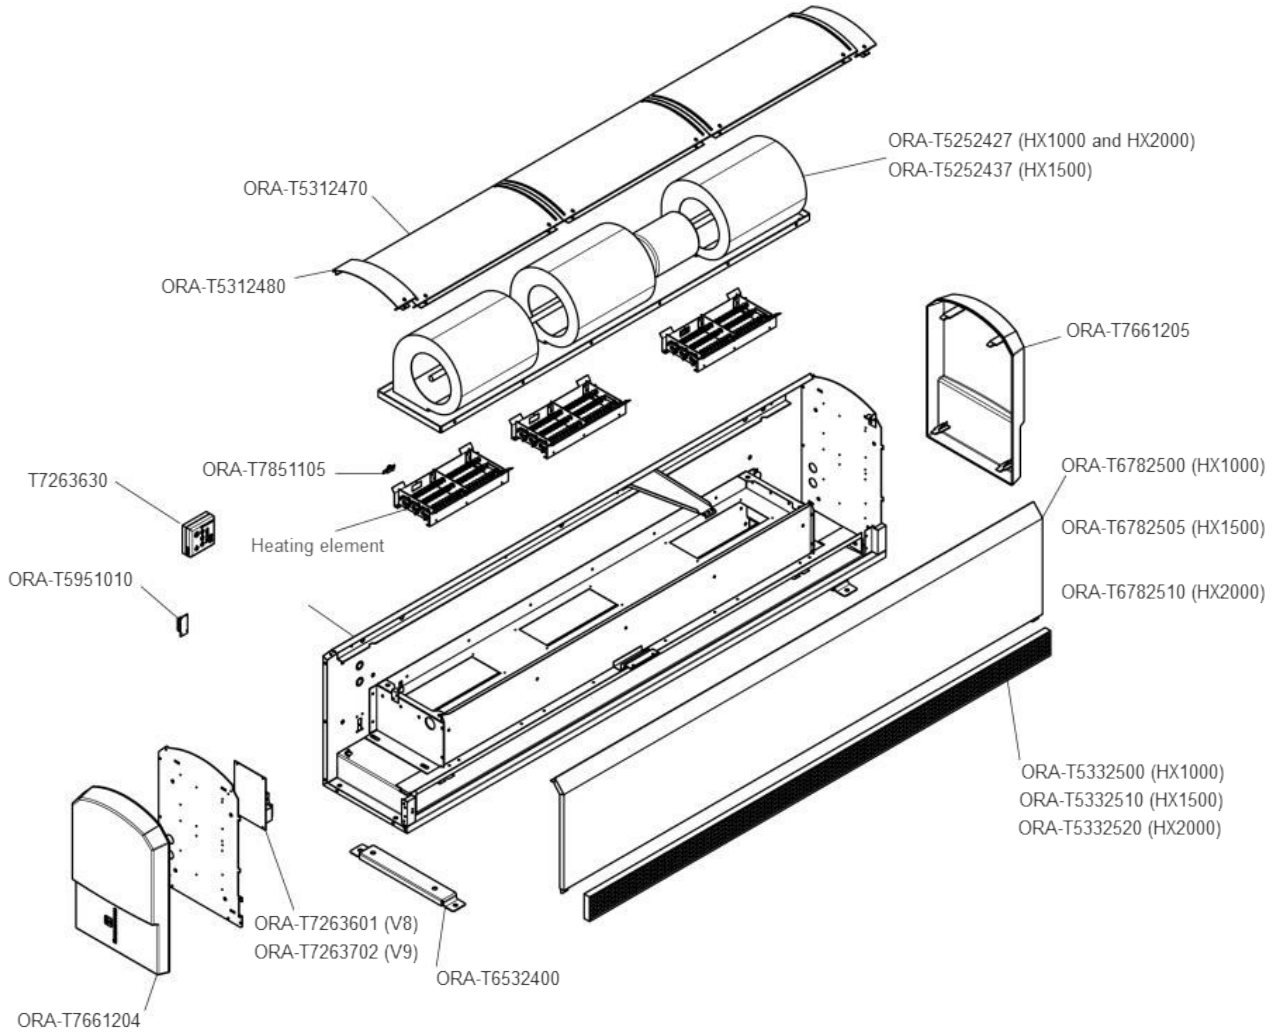

ORA-HX *series*

HX Range Commercial Air Curtain

Élément chauffant / Heating element

	HX1000	HX1500	HX2000
Quantité d'éléments à commander / Quantity of elements to order	2	3	4
208V	ORA-T7293250	ORA-T7293250	ORA-T7293250
600V	ORA-T7293255	ORA-T7293255	ORA-T7293255