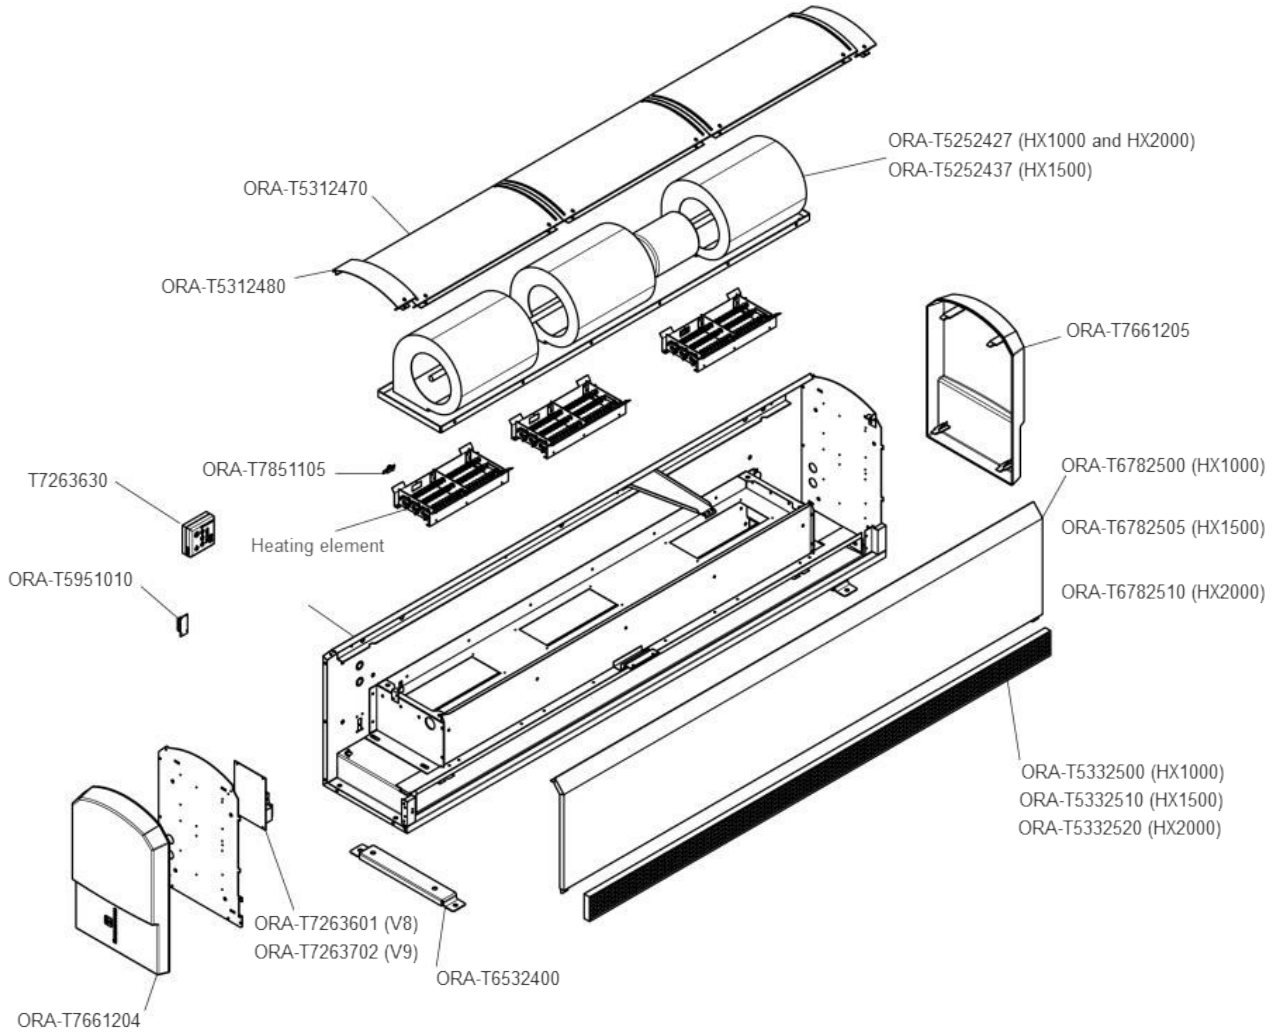

# ORA-HX *series*

HX Range Commercial Air Curtain

**Élément chauffant / Heating element**

	HX1000	HX1500	HX2000
Quantité d'éléments à commander / Quantity of elements to order	2	3	4
208V	ORA-T7293250	ORA-T7293250	ORA-T7293250
600V	ORA-T7293255	ORA-T7293255	ORA-T7293255