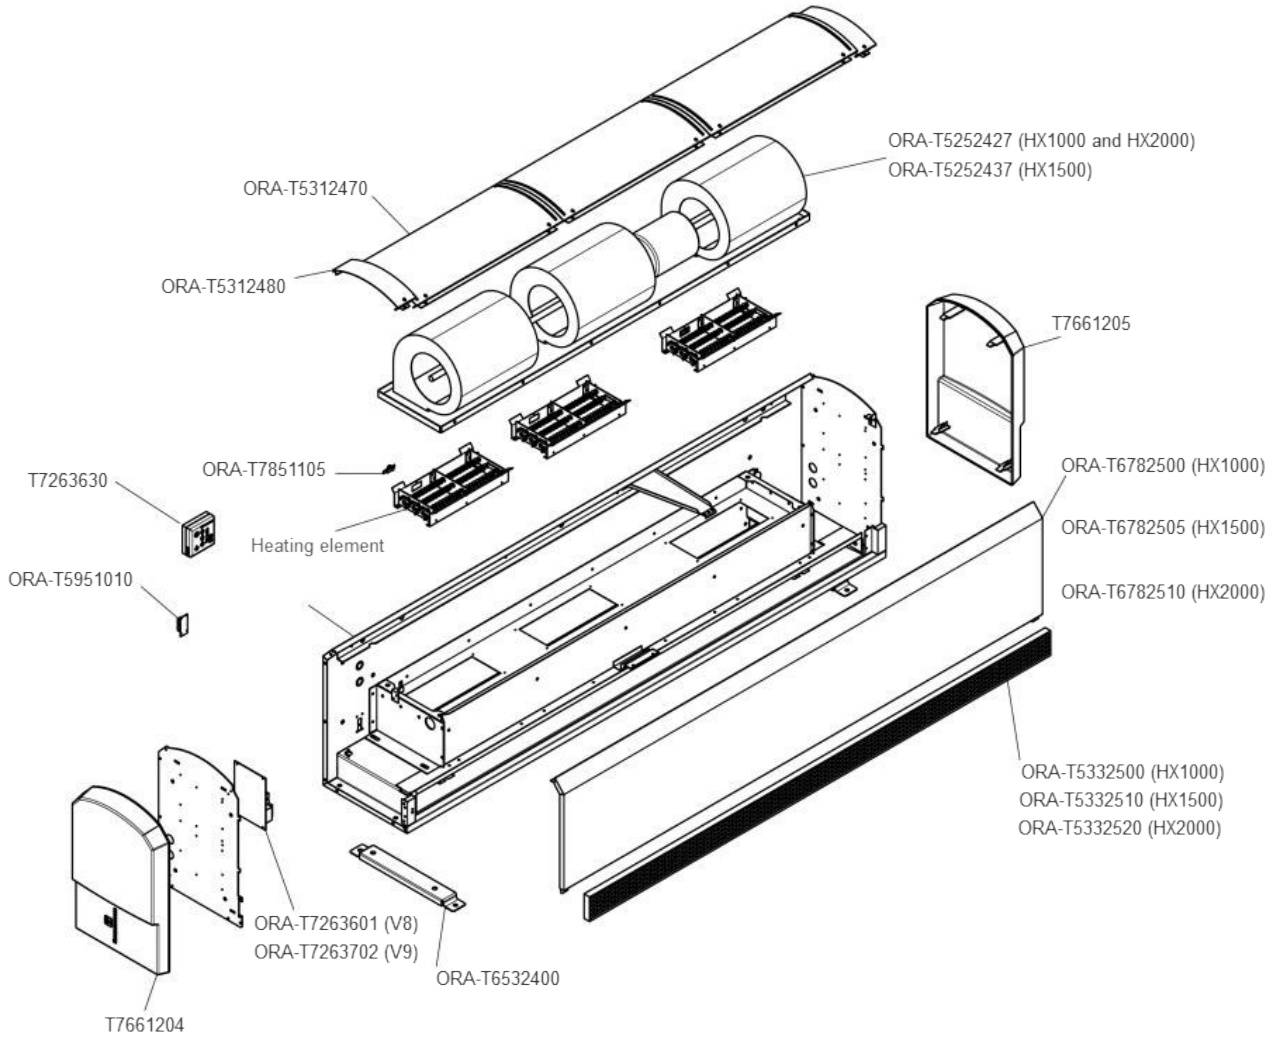

# ORA-HX *series*

HX Range Commercial Air Curtain

**Élément chauffant / Heating element**

	HX1000	HX1500	HX2000
Quantité d'éléments à commander / Quantity of elements to order	2	3	4
208V	ORA-T7293250	ORA-T7293250	ORA-T7293250
600V	ORA-T7293255	ORA-T7293255	ORA-T7293255