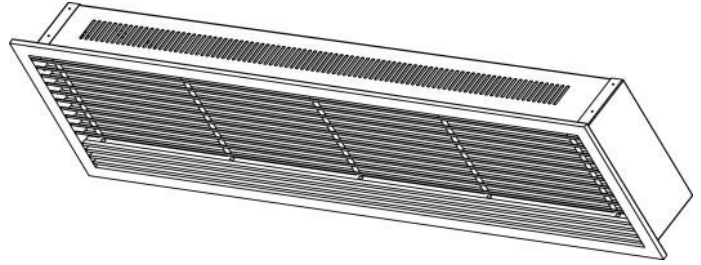

# ORA-C *series*

C Range Commercial Air Curtain

ORA-T5372420R (C1000AR)  
ORA-T5372440R (C1500AR)  
ORA-T5372460R (C2000AR)

ORA-T7561400  
(1x C1000AR, 1x C1500AR, 2x C2000AR)  
ORA-T7572840  
(1xC1000, 1xC1500, 2xC2000)

ORA-T7421240 (1xC1000AR, 1xC2000AR)  
ORA-T7421250 (C1500AR)

T7263630 (unit fabricated before July 2024)  
ORA-T7263639 (unit fabricated after July 2024)

ORA-T7421241 (C2000AR)  
ORA-T7421251 (C1500AR)

ORA-T7263660  
(switch slide control NT)