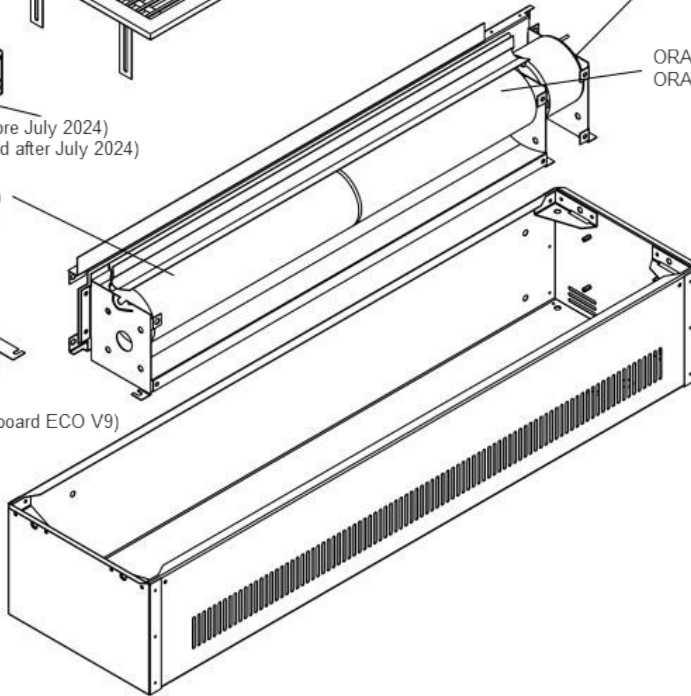

ORA-T7421241 (C2000AR)  
ORA-T7421251 (C1500AR)

ORA-T7561400 (1x C1000AR, 1x C1500AR, 2x C2000AR)

ORA-T7421240 (1x C1000AR, 1x C2000AR)  
ORA-T7421250 (C1500AR)

ORA-T7263660  
(switch slide control NT)

ORA-T7263702 (Main circuit board ECO V9)