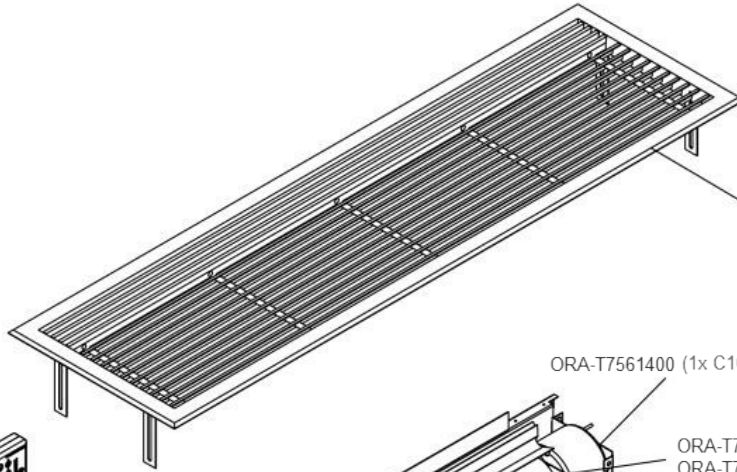

# ORA-C *series*

C Range Commercial Air Curtain

ORA-T5372420R (C1000AR)  
ORA-T5372440R (C1500AR)  
ORA-T5372460R (C2000AR)

T7263630 (unit fabricated before July 2024)  
ORA-T7263639 (unit fabricated after July 2024)