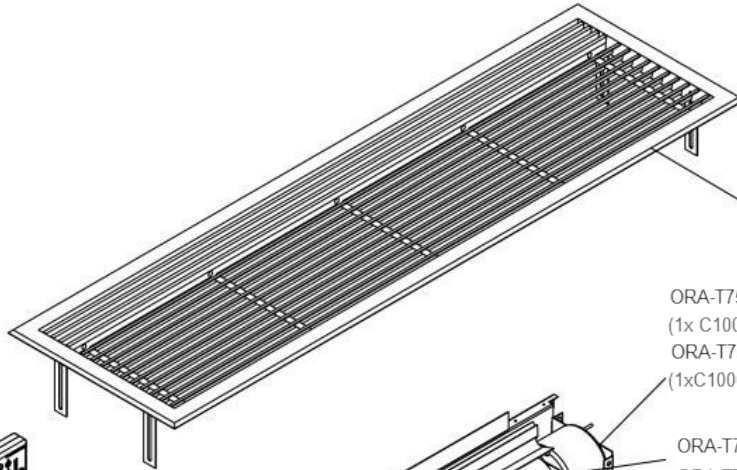

# ORA-C *series*

C Range Commercial Air Curtain

ORA-T5372420R (C1000AR)  
ORA-T5372440R (C1500AR)  
ORA-T5372460R (C2000AR)

ORA-T7561400  
(1x C1000AR, 1x C1500AR, 2x C2000AR)  
ORA-T7572840  
(1xC1000, 1xC1500, 2xC2000)