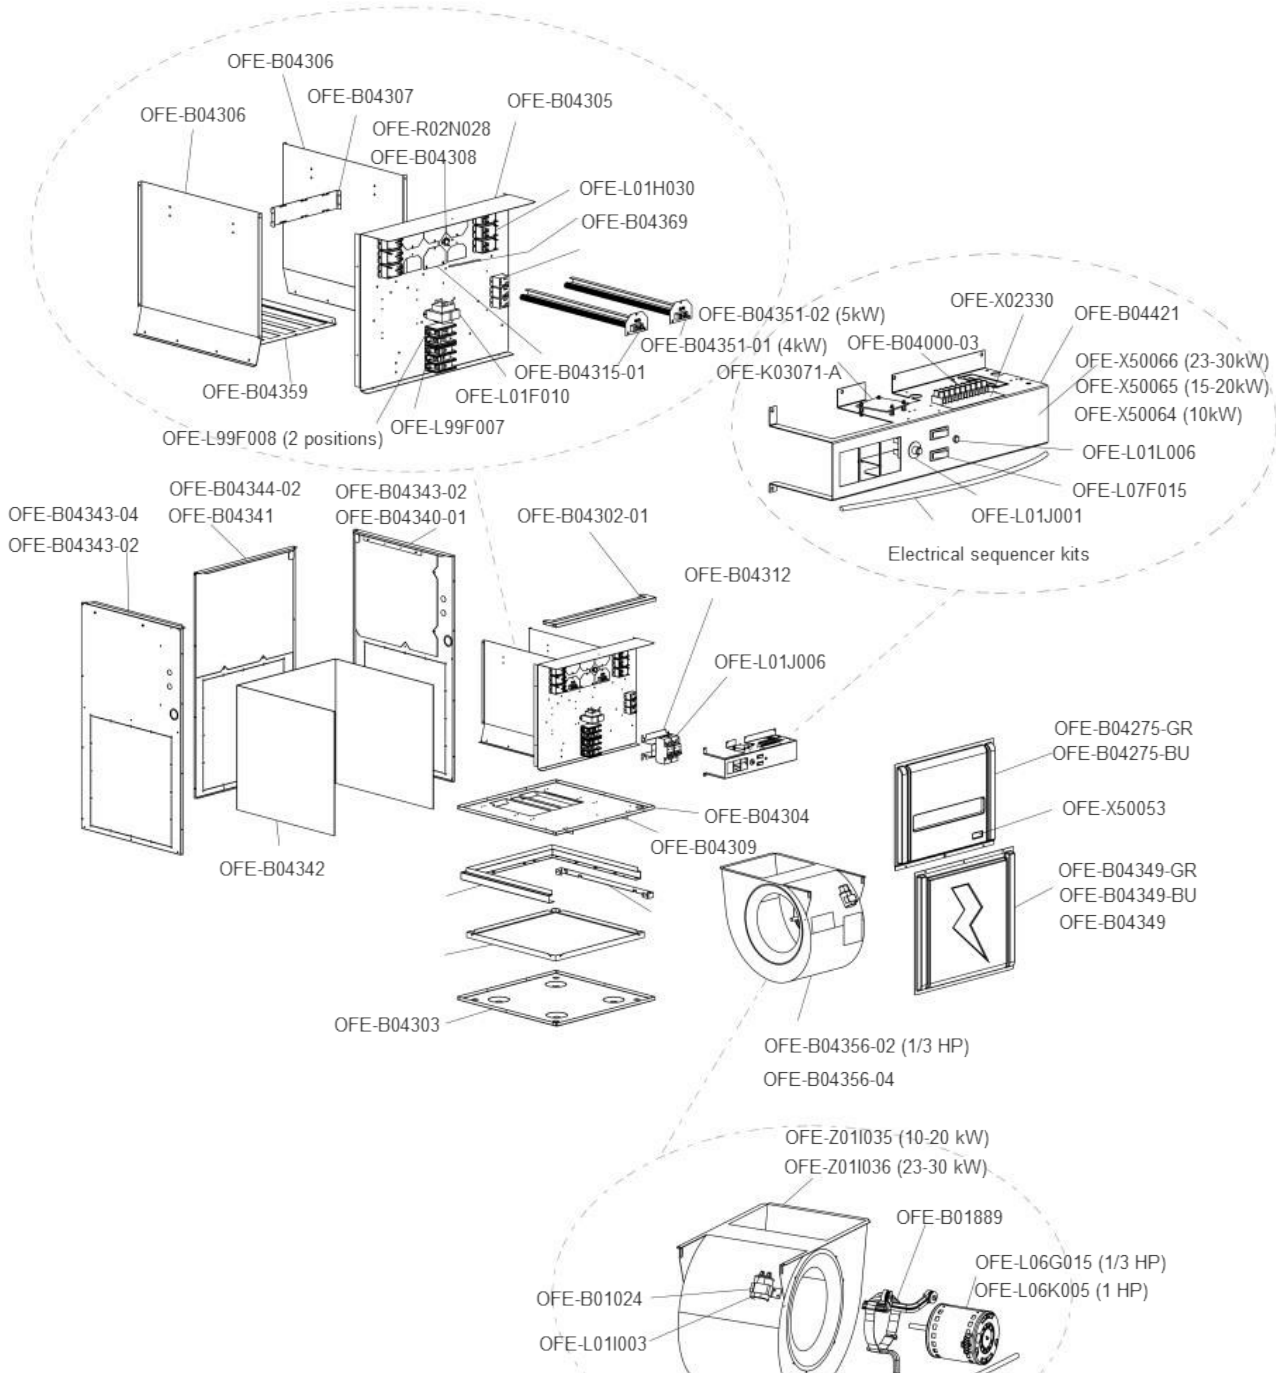

OFE-A series

Unique Electric Furnace - Advantage

Ensemble de séquenceurs électriques / Electrical sequencer kits

| kW | # pièces Part # |
|-----------|----------------------------|
| 10 | OFE-B04297 |
| 15 | OFE-B04296 |
| 18-20 | OFE-B04295 |
| 23-25 | OFE-B04294 |
| 27-30 | OFE-B04293 |